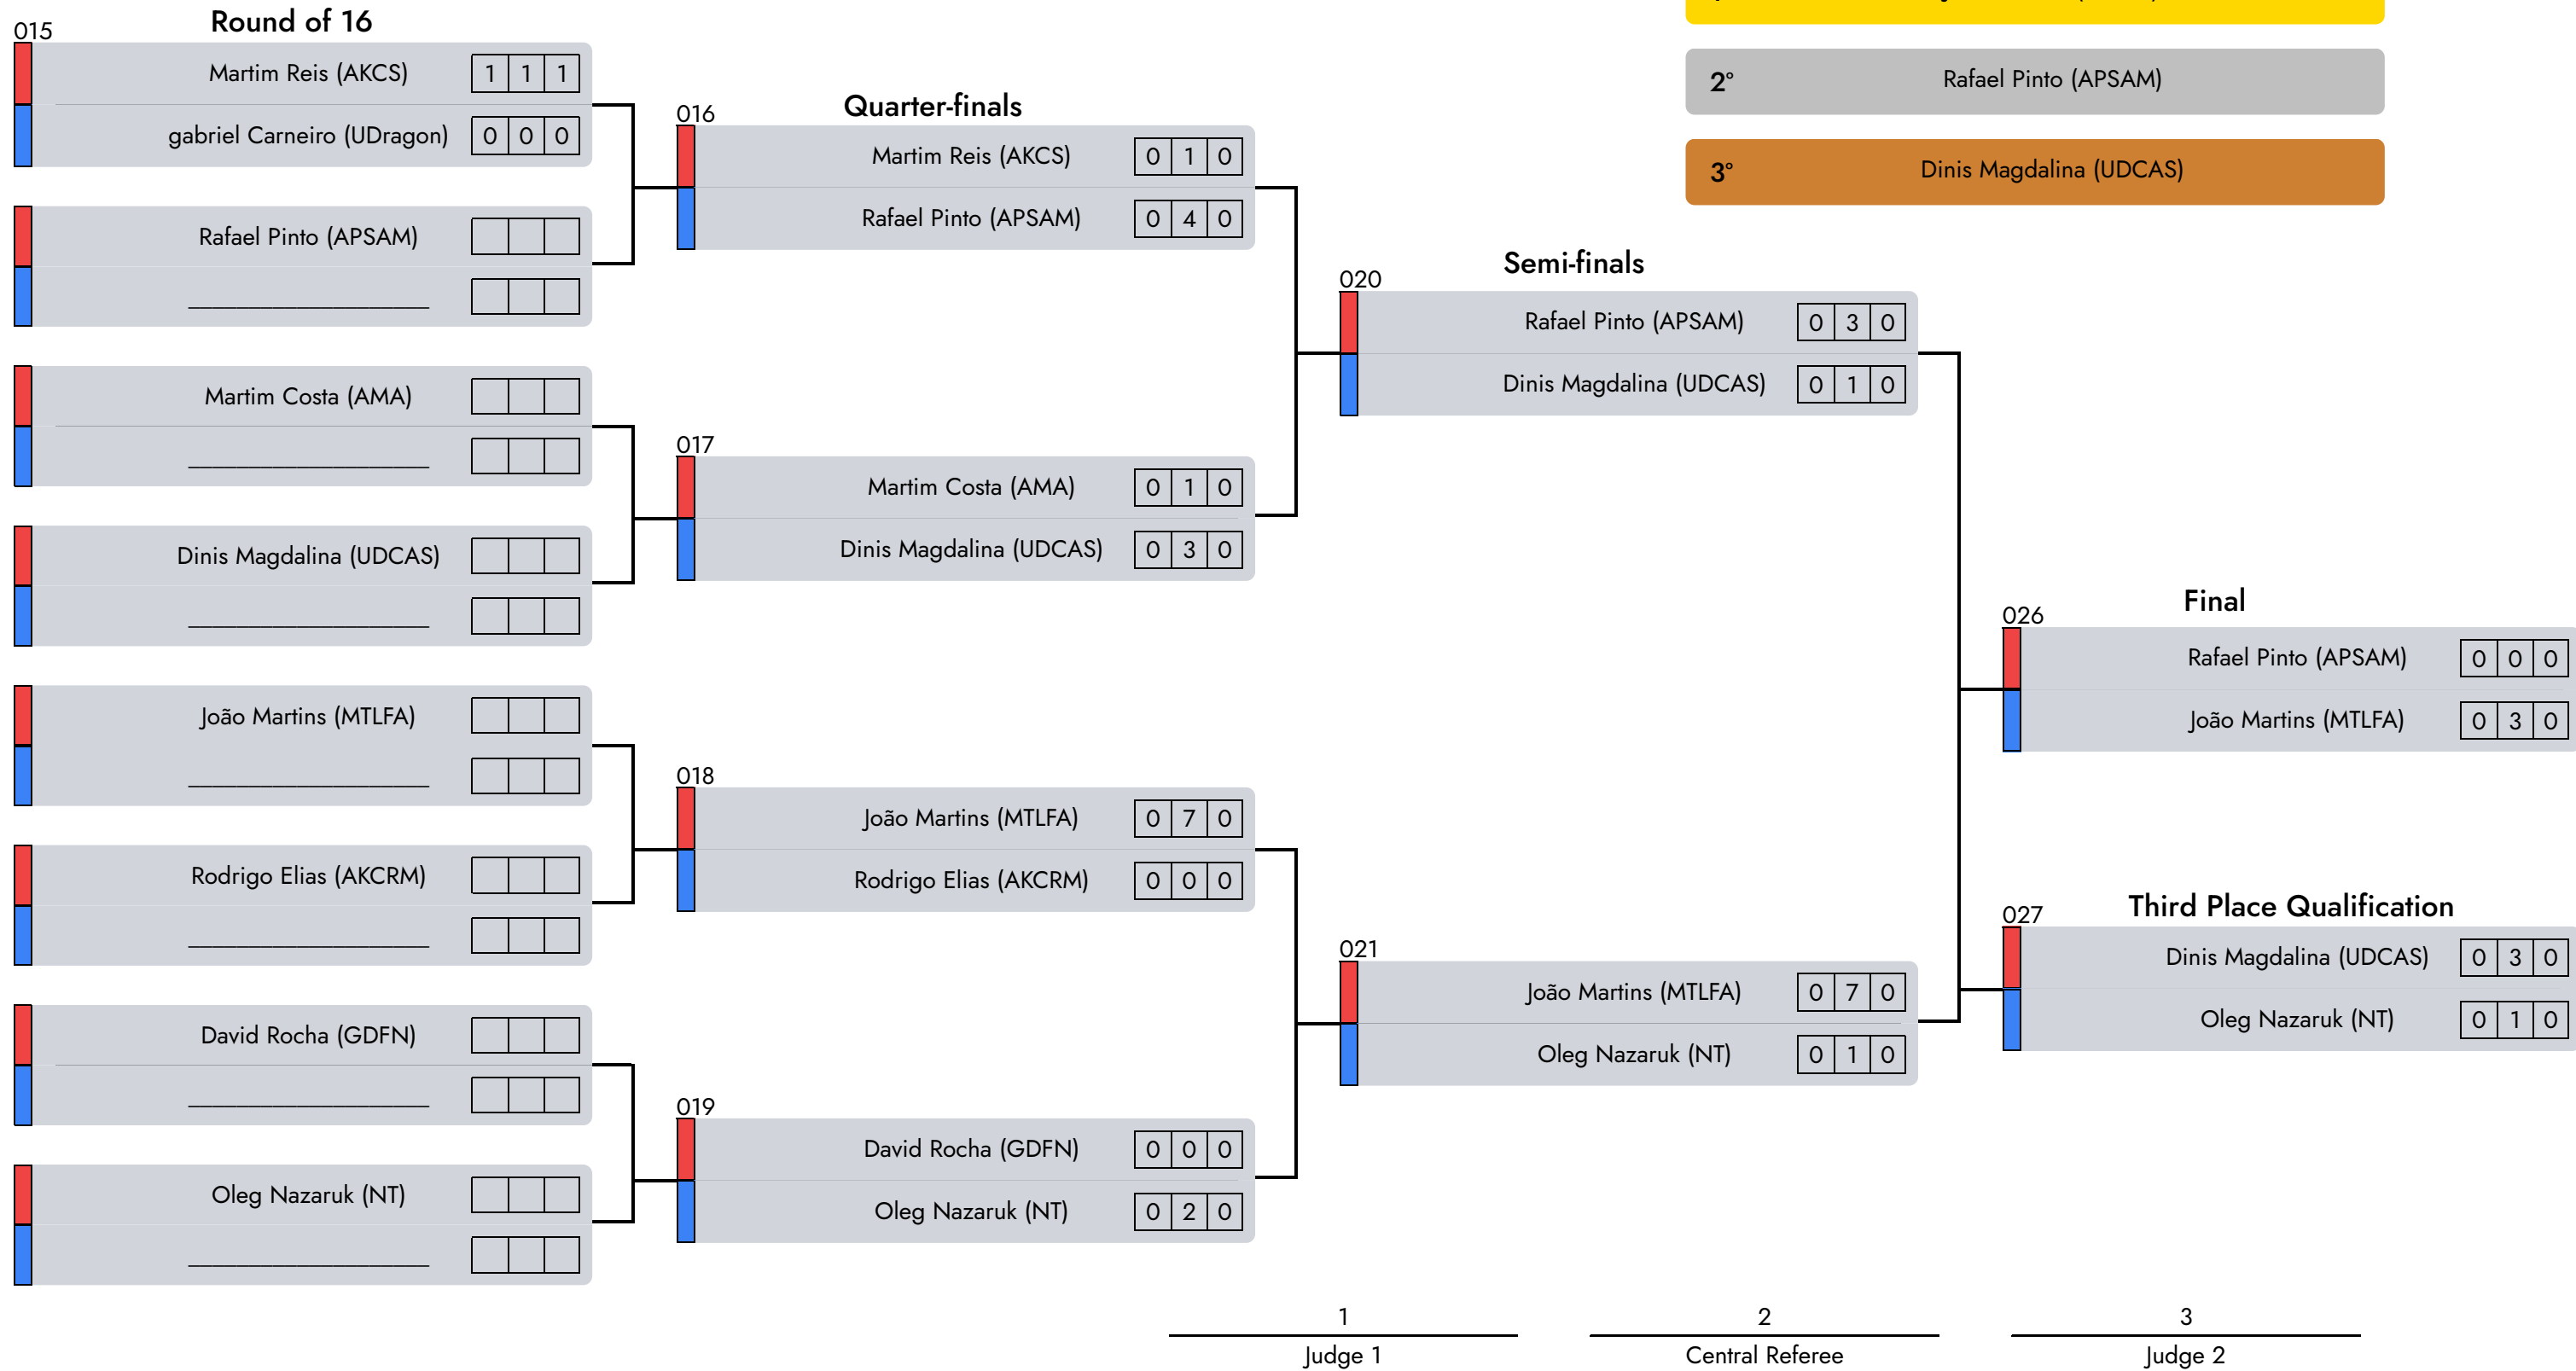

Semi Kempo | Masc. | 11/13 Years | -43 Kg

D1 - A2 - afternoon

- 1° João Martins (MTLFA)
- 2° Rafael Pinto (APSAM)
- 3° Dinis Magdalina (UDCAS)