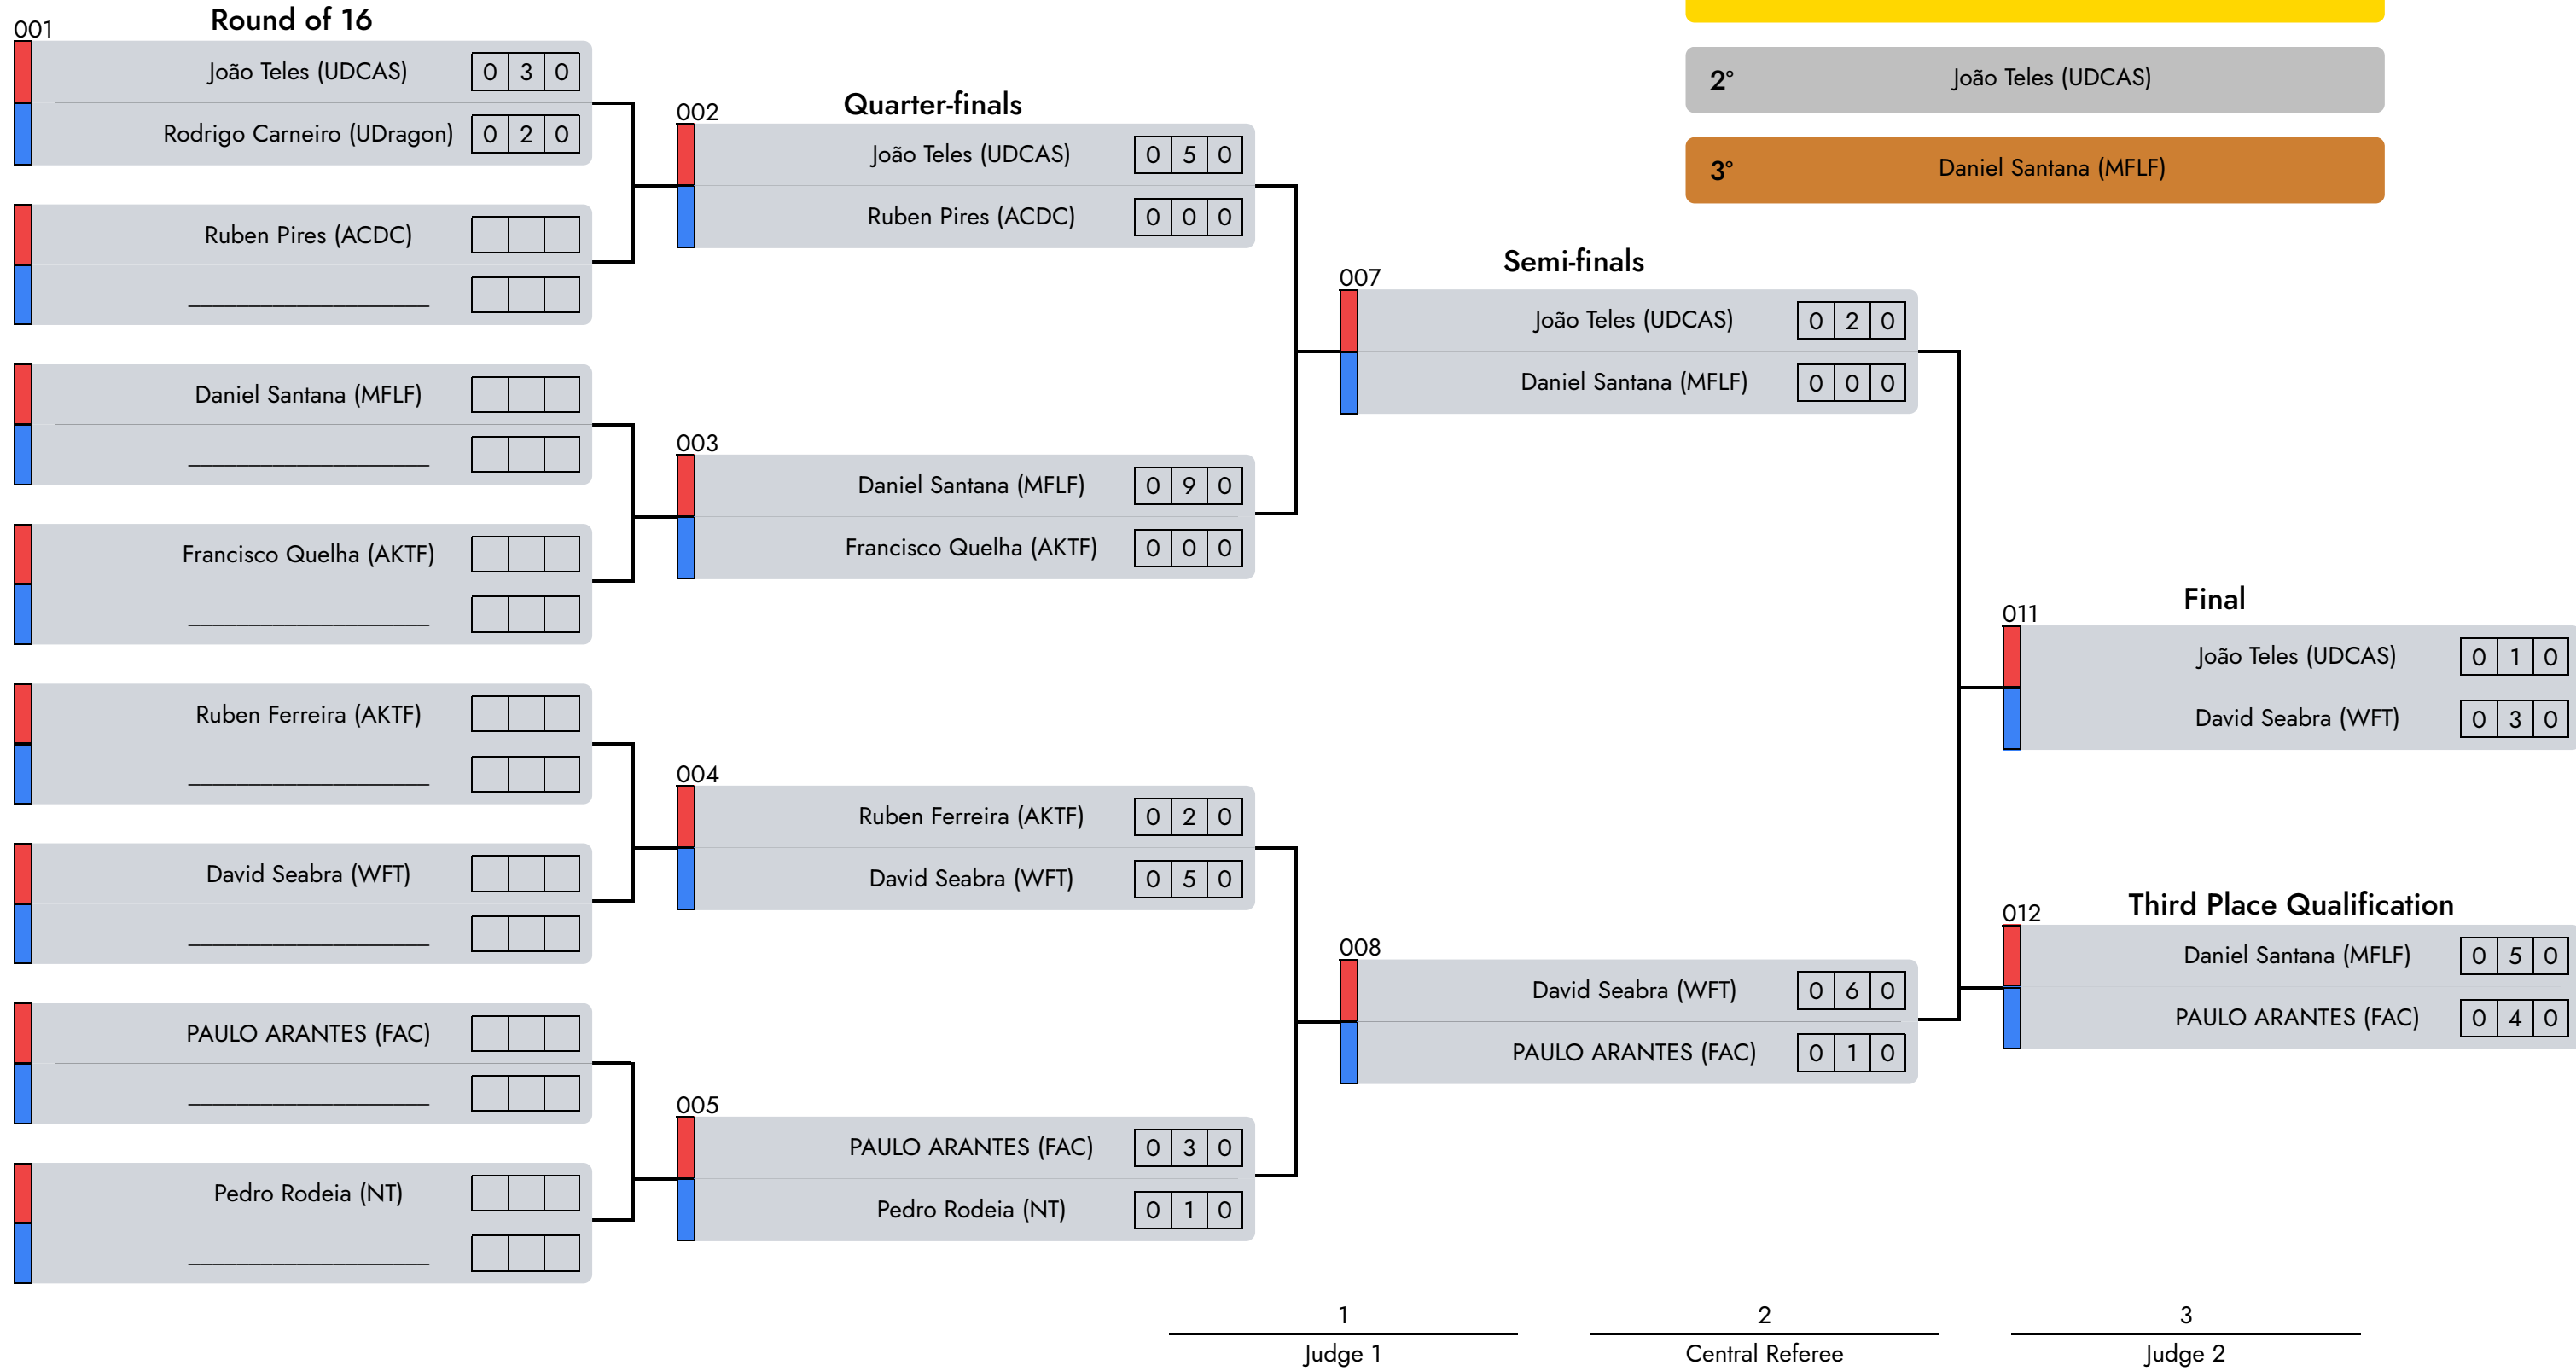

Crespo
Judge 1

Lennart
Central Referee

Beatriz
Judge 2

Semi Kempo | Masc. | 16/18 Years | -63 Kg

D2 - A3 - afternoon

- 1° David Seabra (WFT)
- 2° João Teles (UDCAS)
- 3° Daniel Santana (MFLF)

Light Kempo | Masc. | 14/15 Years | -58 Kg