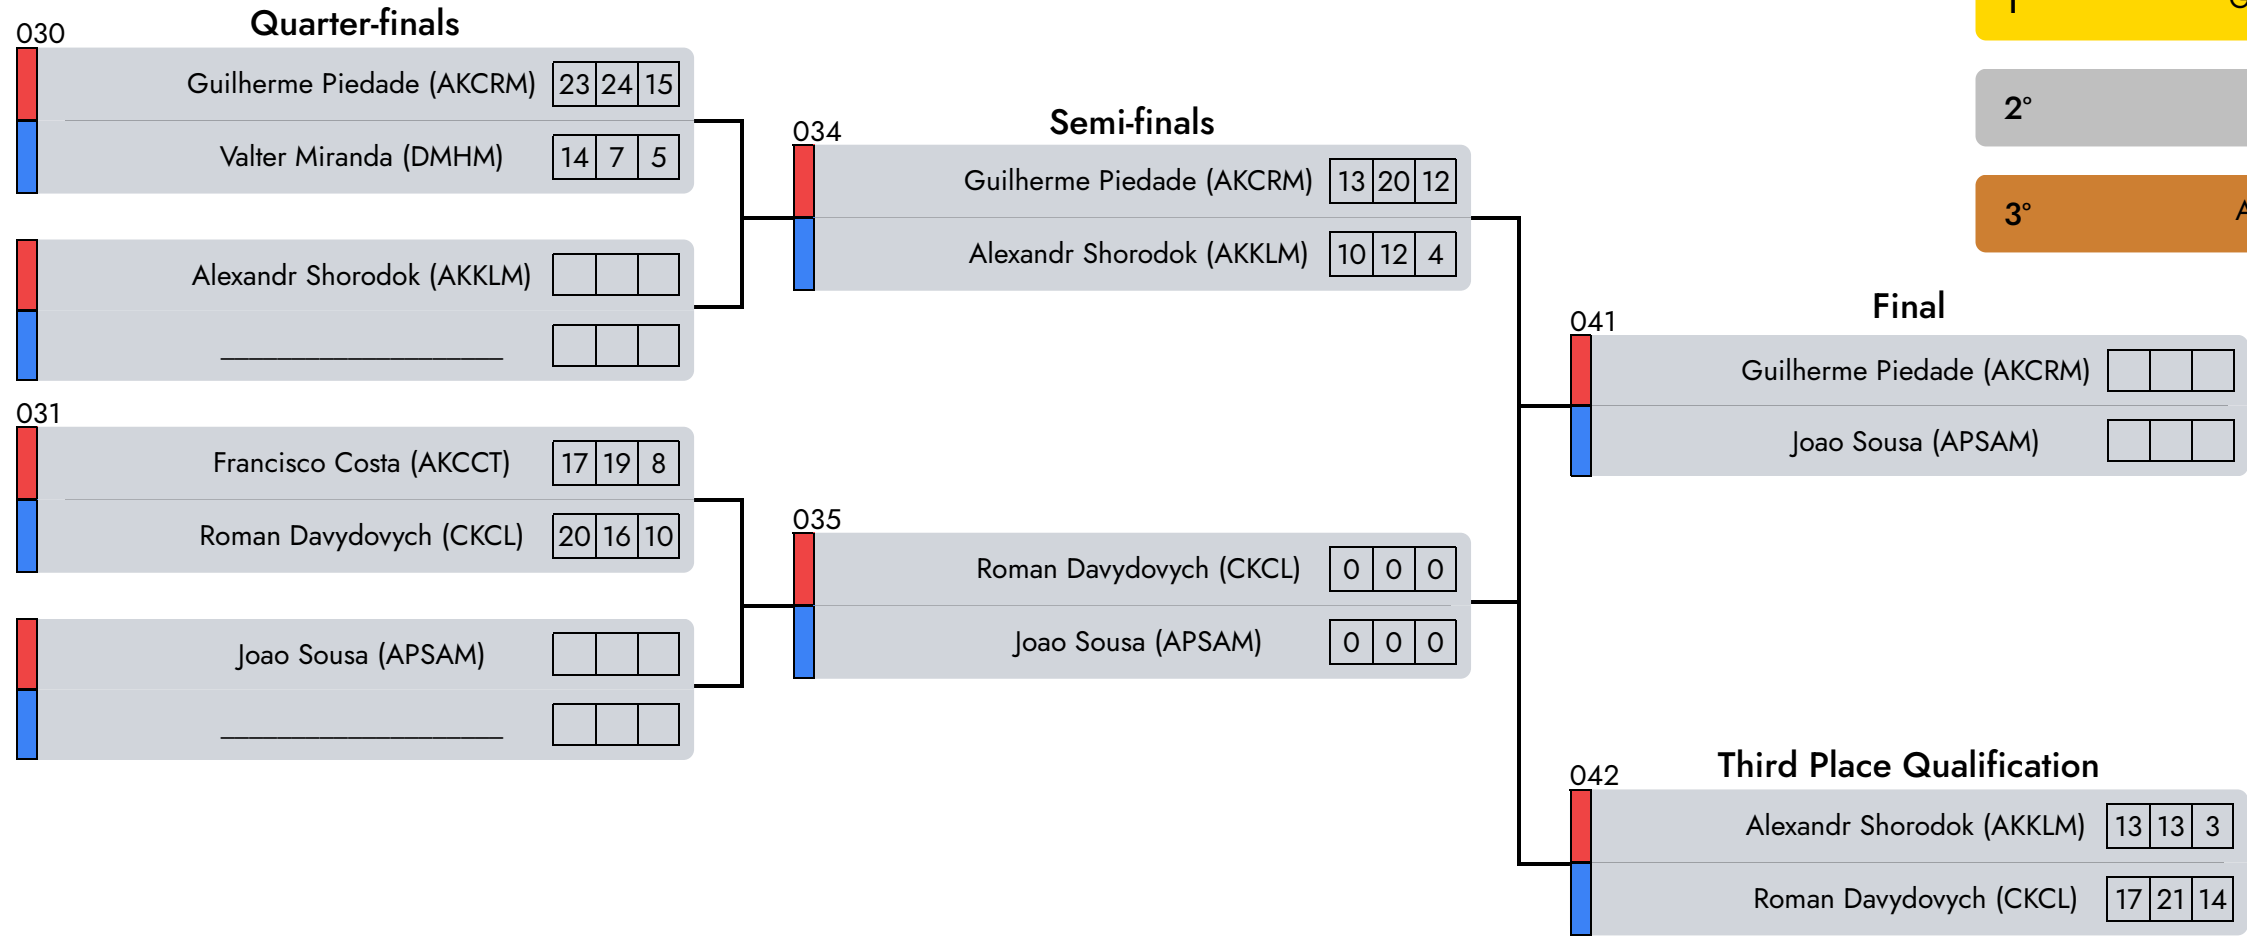

1
Judge 1

2
Central Referee

3
Judge 2

Light Kempo | Masc. | 11/13 Years | +58 Kg

D1 - A7 - afternoon

- 1° Guilherme Piedade (AKCRM)
- 2° Joao Sousa (APSAM)
- 3° Alexandr Shorodok (AKKLM)

Luís Varino
 Judge 1