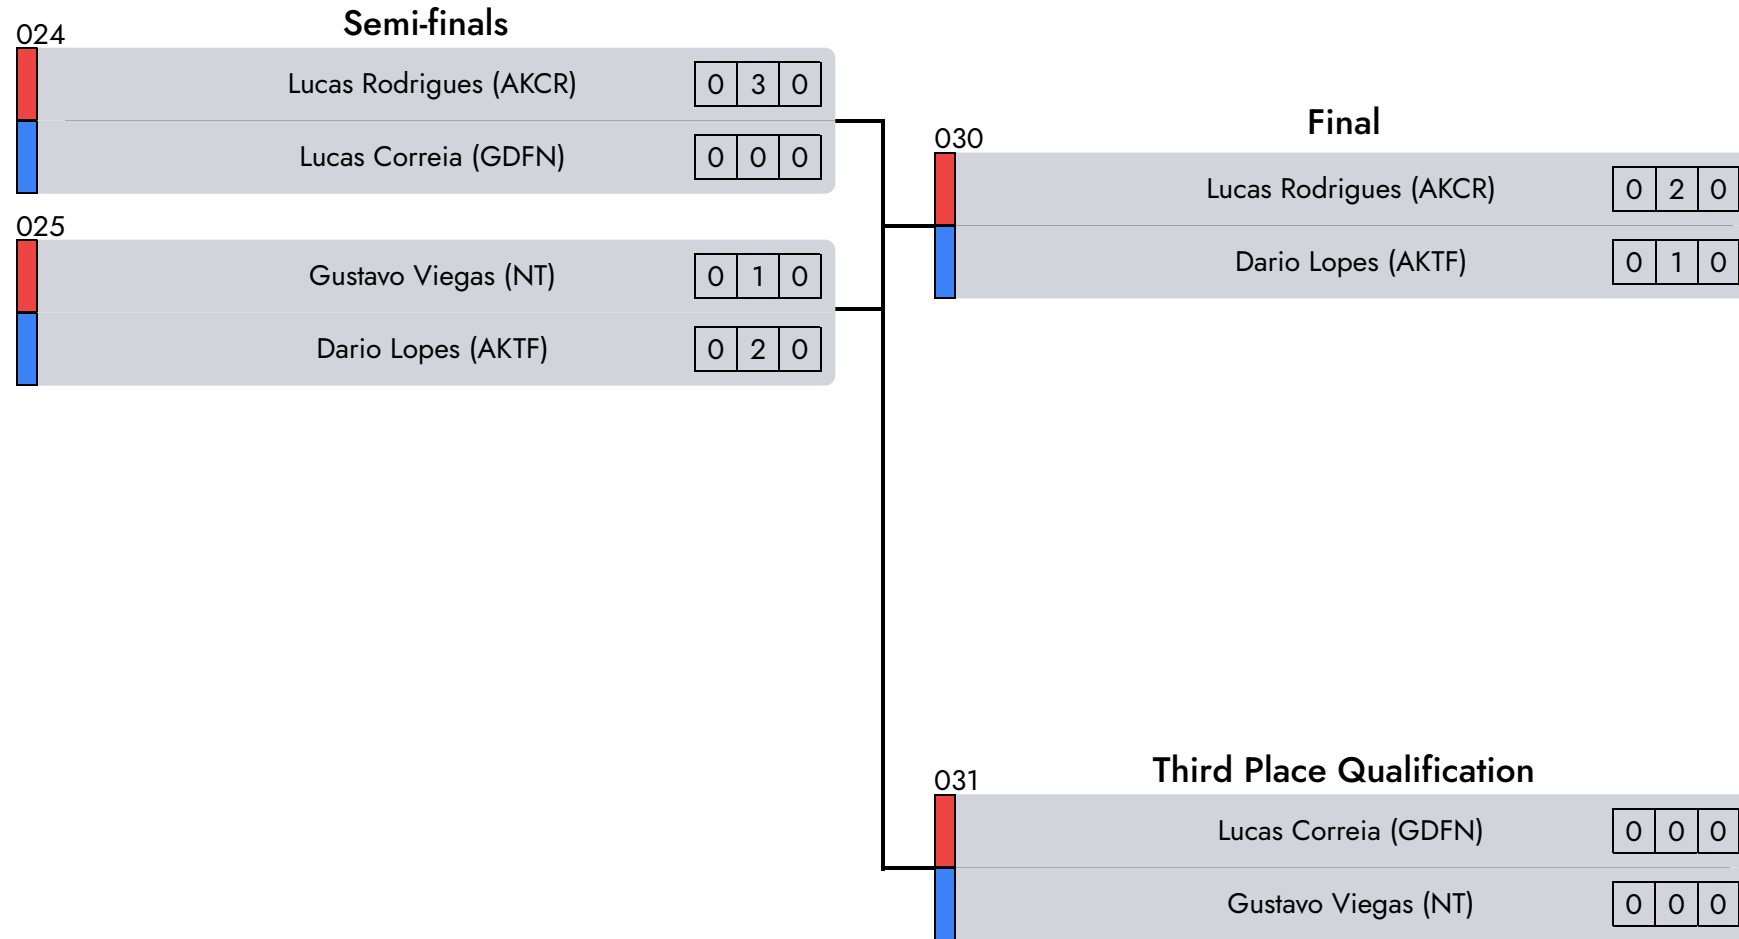

Semi Kempo | Masc. | 14/15 Years | -43 Kg

D1 - A2 - afternoon

- 1° Lucas Rodrigues (AKCR)
- 2° Dario Lopes (AKTF)
- 3° Lucas Fernando Correia (GDFN)

1
Judge 1

2
Central Referee

3
Judge 2