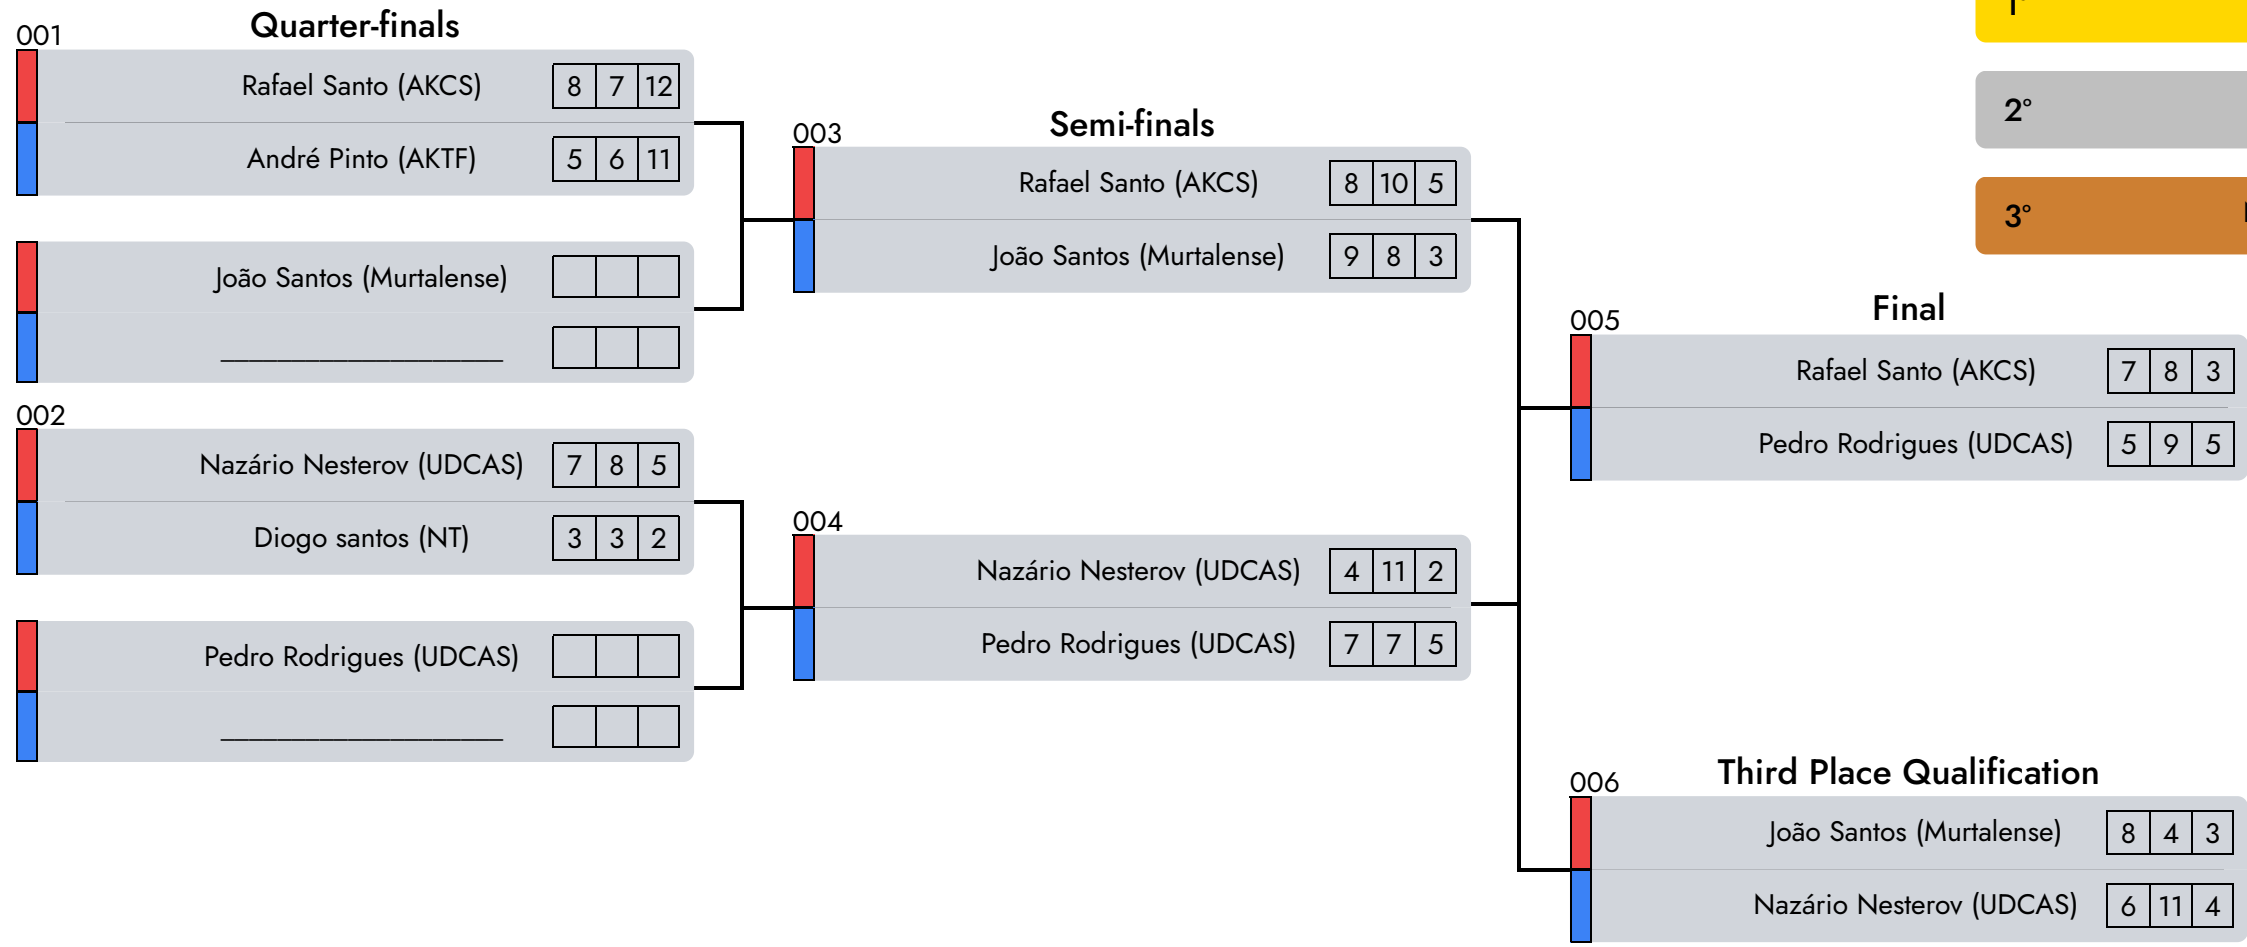

- 1° Pedro Rodrigues (UDCAS)
- 2° Rafael Santo (AKCS)
- 3° Nazário Nesterov (UDCAS)

1 Judge 1 2 Central Referee 3 Judge 2

Full Kempo | Masc. | 16/18 Years | -62 Kg

015

Final

Ivo Rodrigues (AKTF)

4	2	4
---	---	---