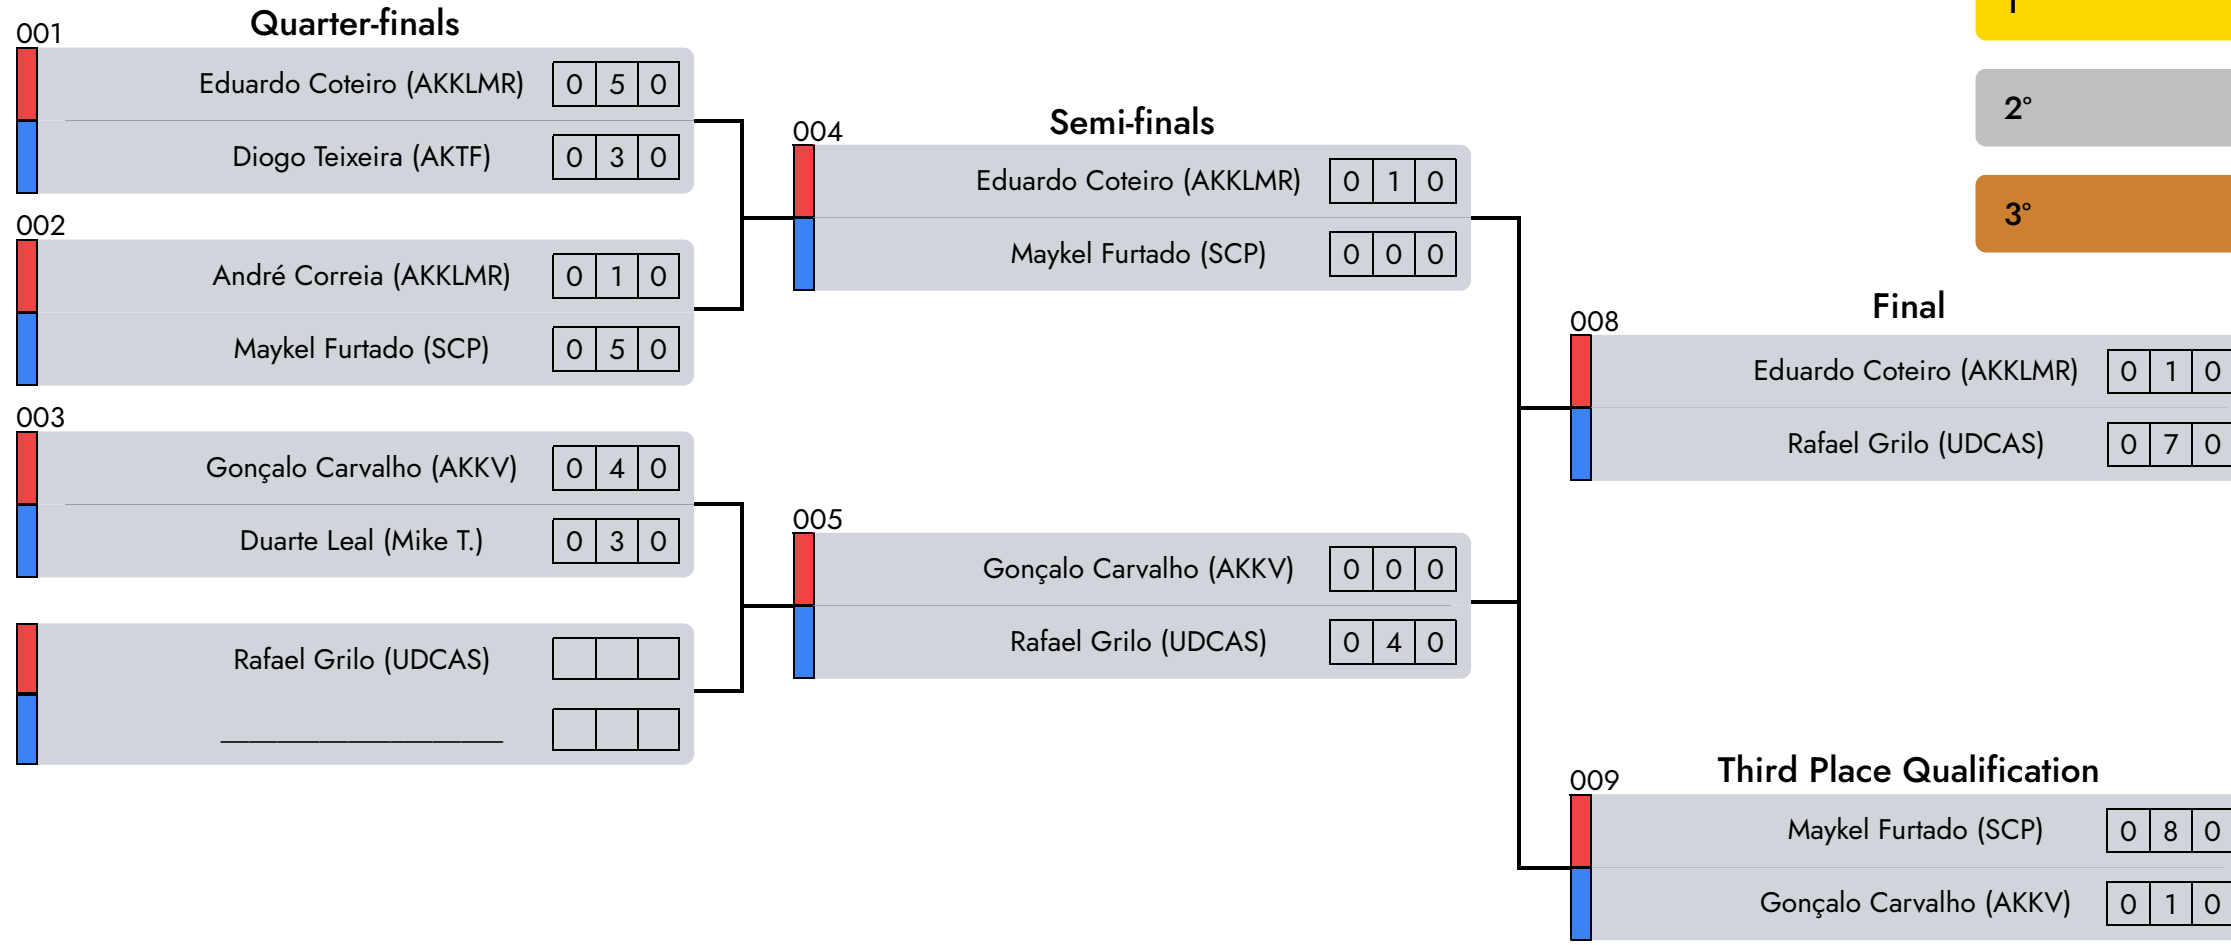

Semi Kempo | Masc. | 19/40 Years | -73 Kg

D2 - A3 - morning

1 Judge 1   2 Central Referee   3 Judge 2