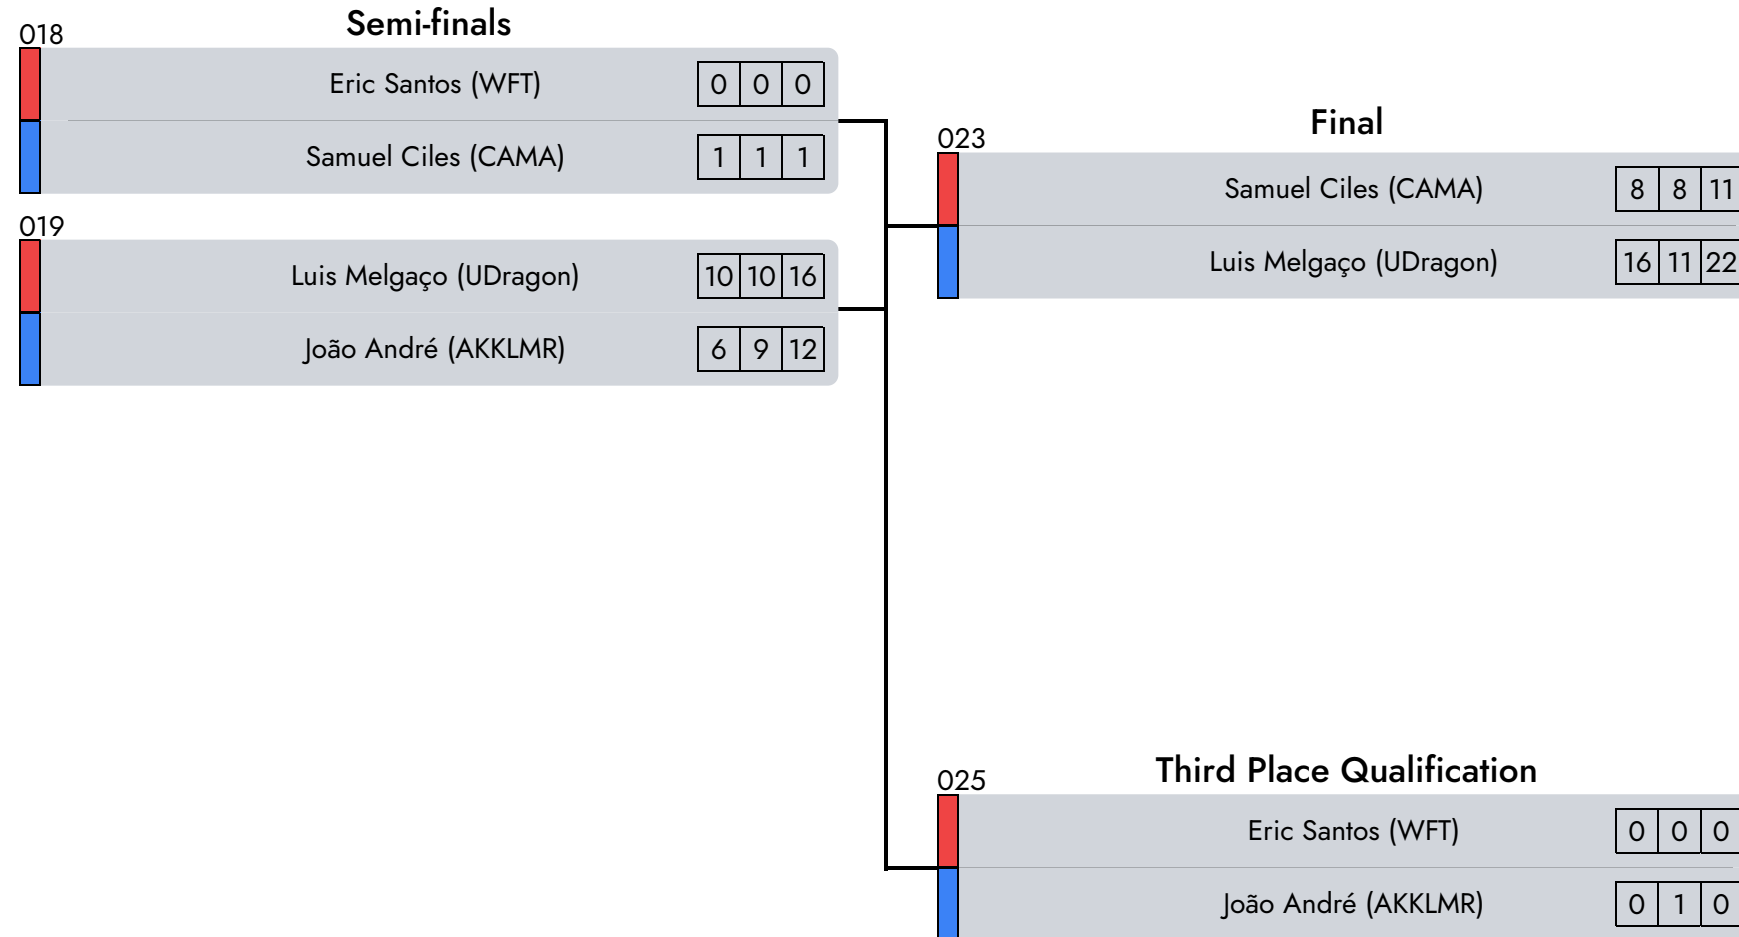

Light Kempo | Masc. | 19/40 Years | +93 Kg

D2 - A3 - morning

- 1° Luis Melgaço (UDragon)
- 2° Samuel Palma Ciles (CAMA)
- 3° João André (AKKLMR)

Lennart Costa
Judge 1

Bestriz Silva
Central Referee

Avelino Crespo
Judge 2