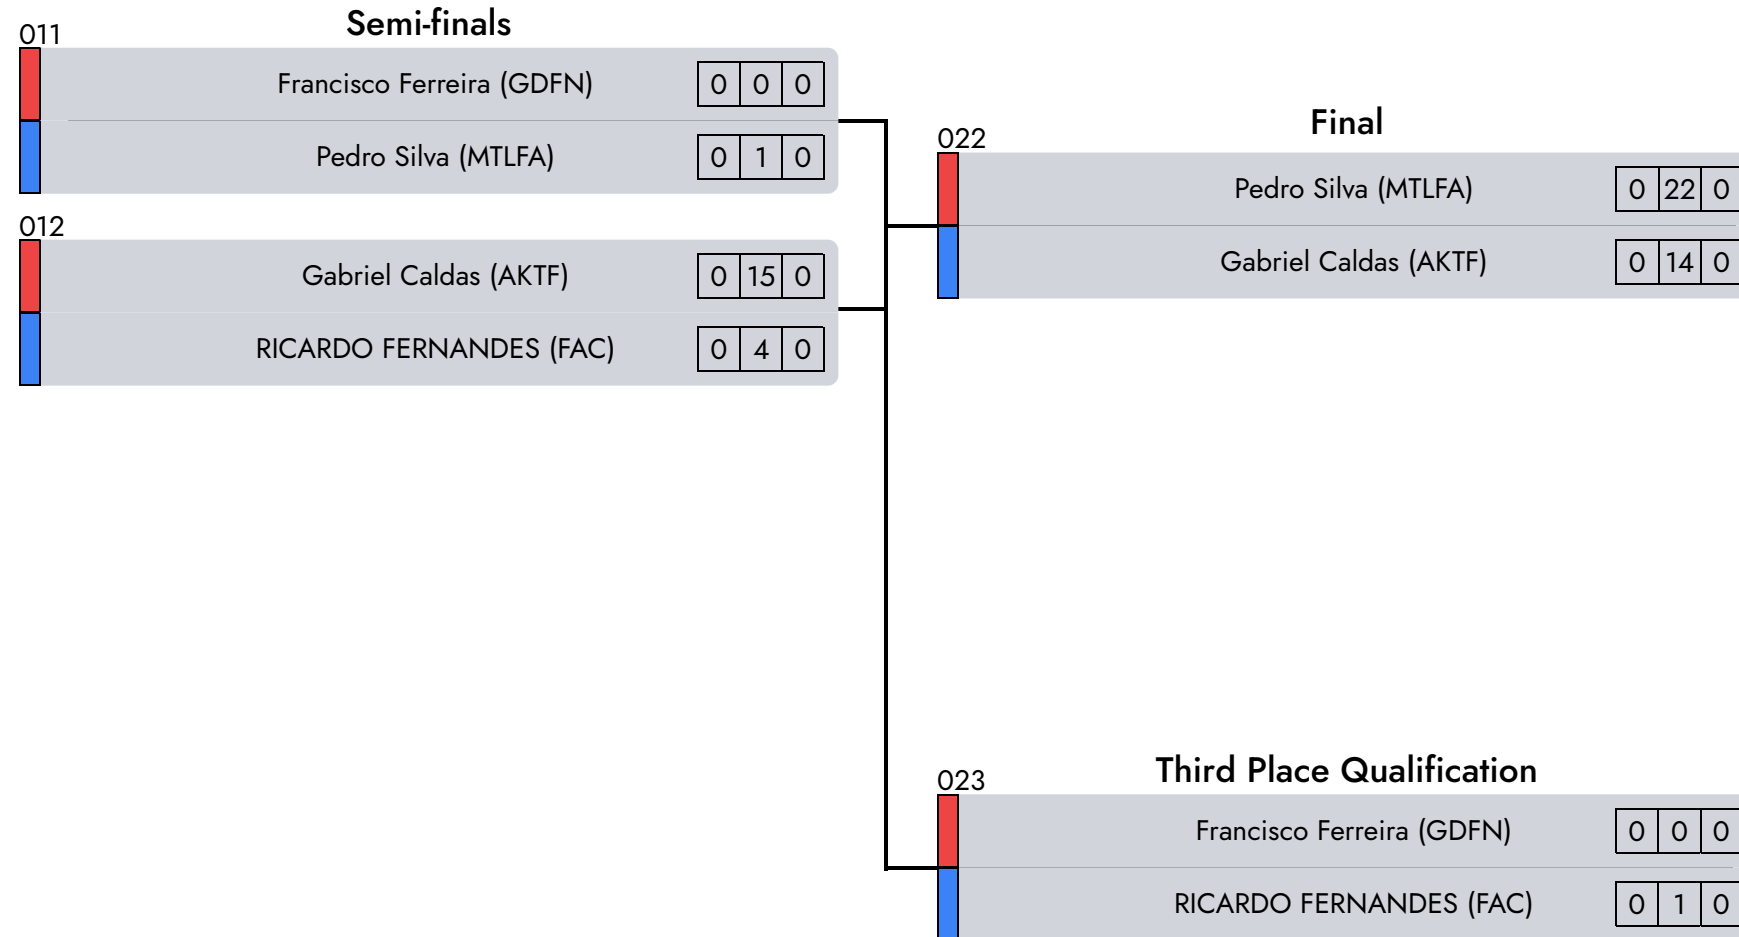

Light Kempo | Masc. | 19/40 Years | -63 Kg

D2 - A1 - morning

- 1° Pedro Silva (MTLFA)
- 2° Gabriel Caldas (AKTF)
- 3° RICARDO FERNANDES (FAC)

_____
Judge 1

_____
Central Referee

_____
Judge 2