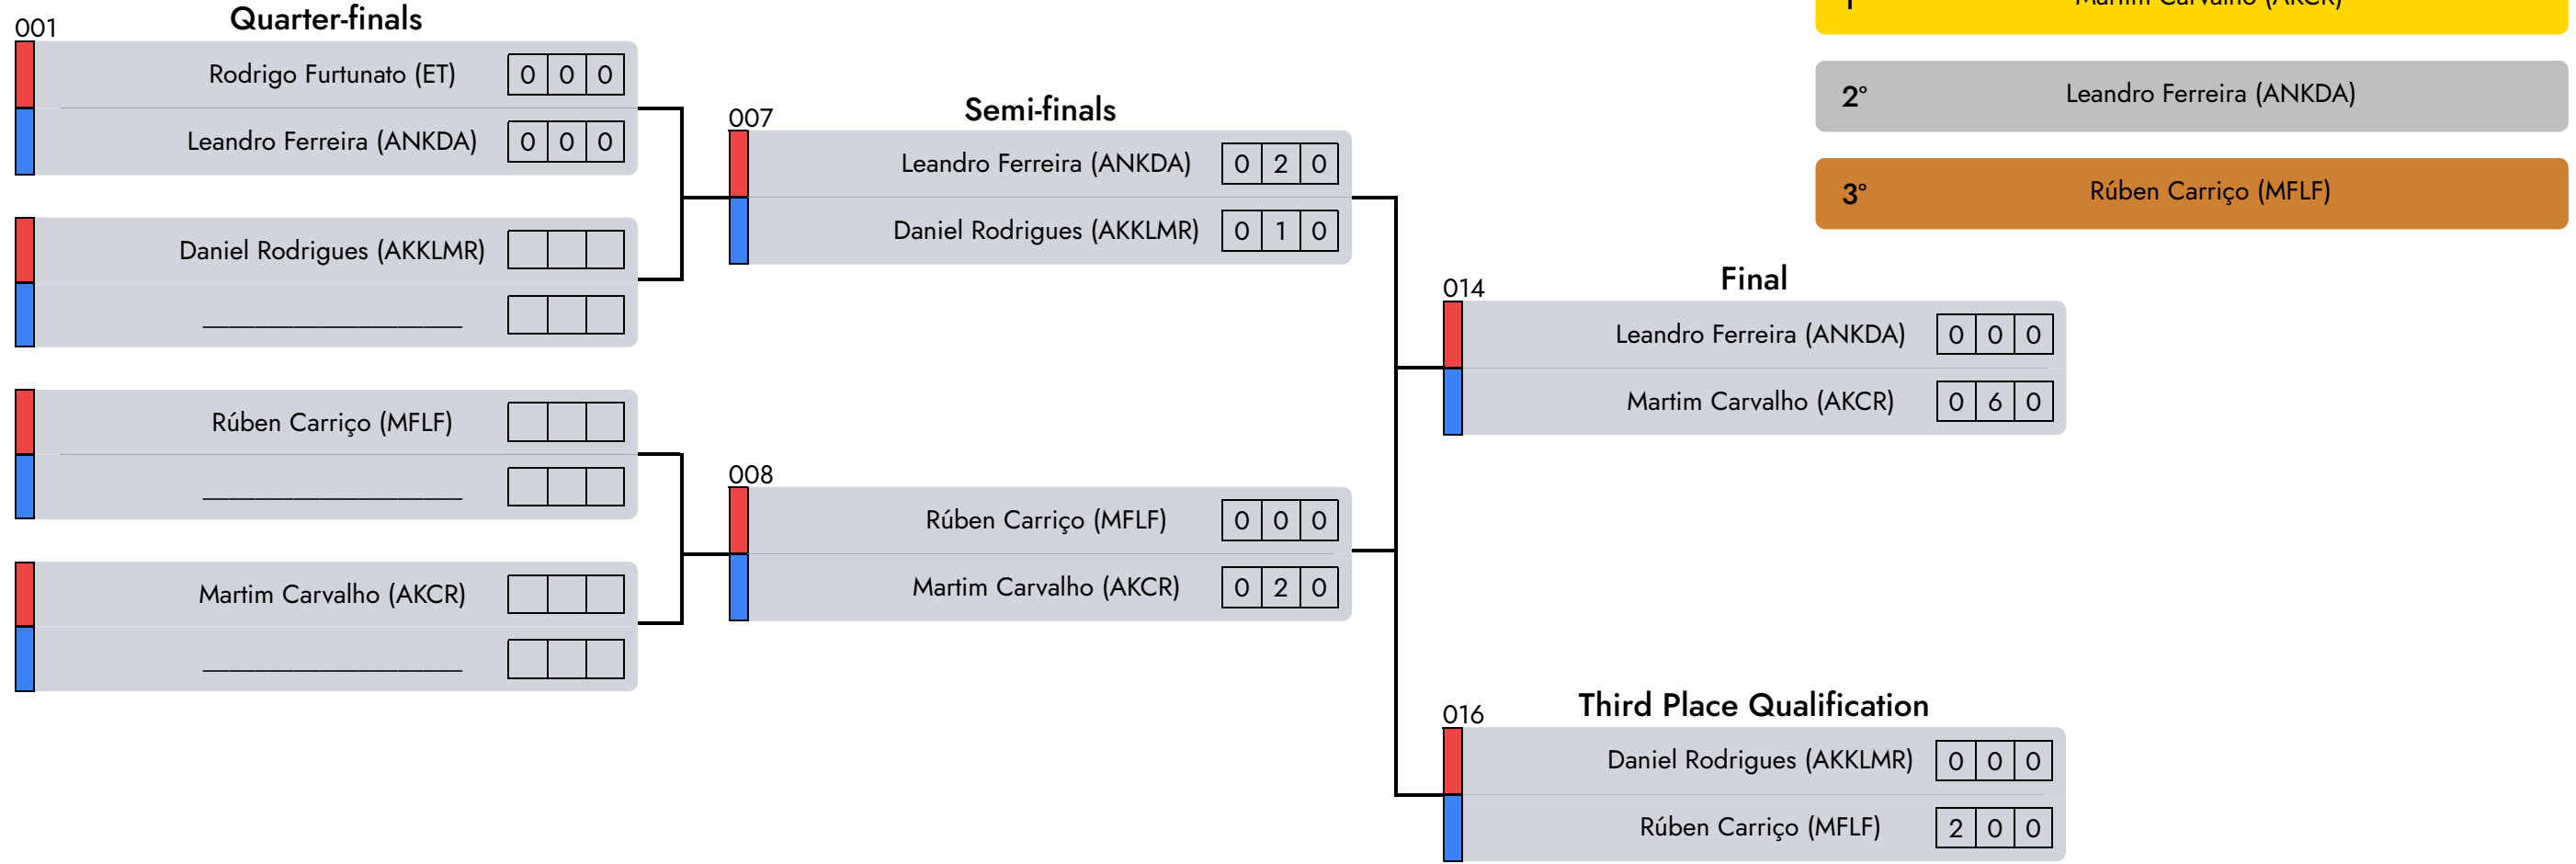

Semi Kempo | Masc. | 16/18 Years | -53 Kg

D2 - A1 - afternoon

_____
Judge 1

_____
Central Referee

_____
Judge 2