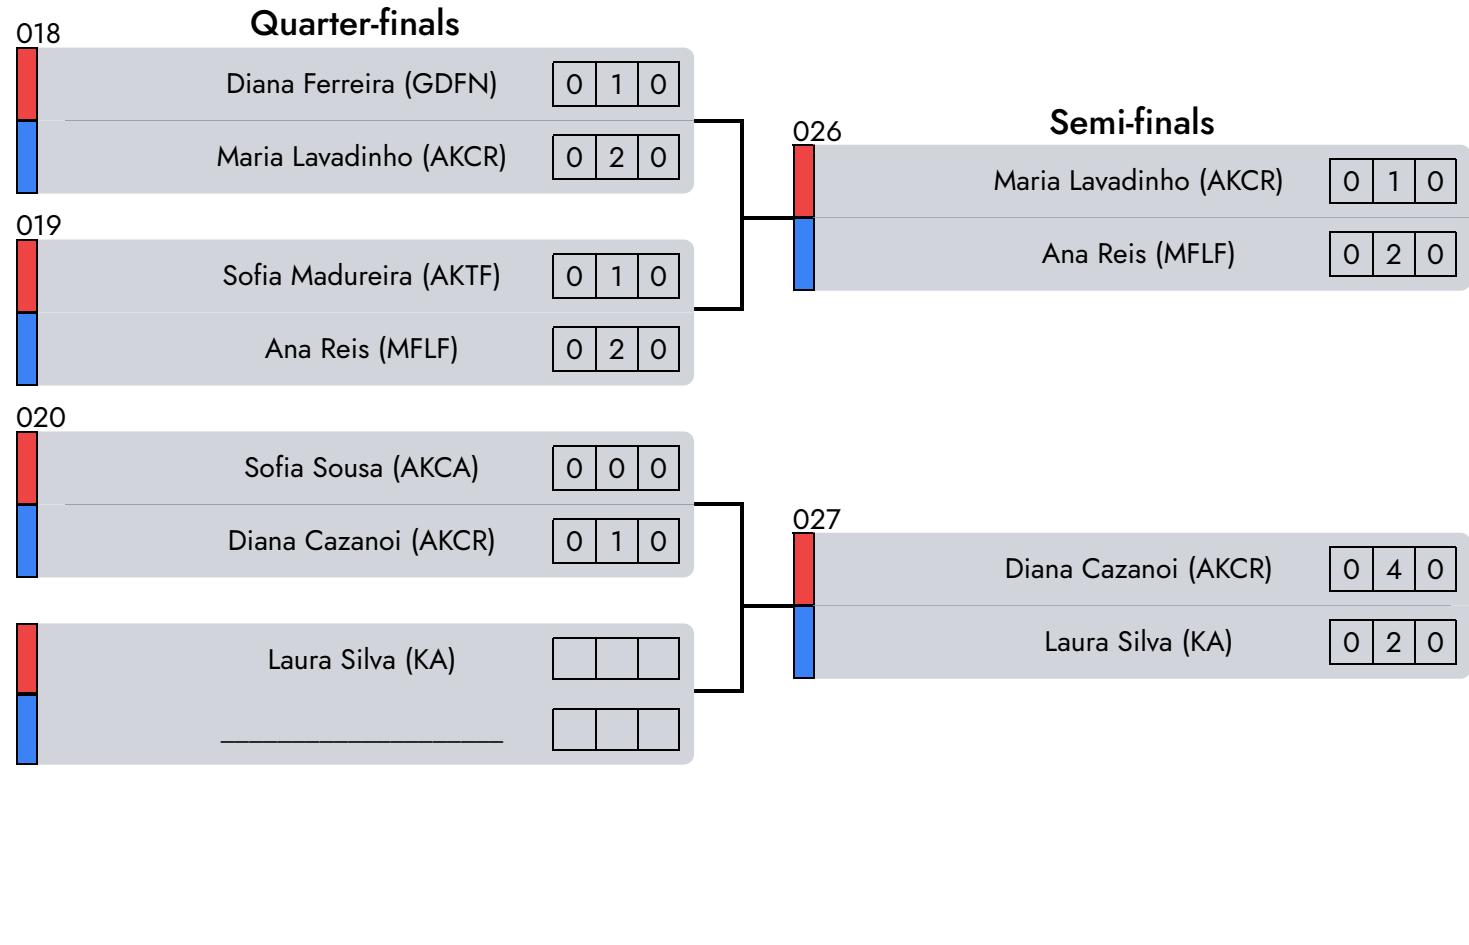

2°	_____
----	-------

Judge 1

Central Referee

Judge 2

Semi Kempo | Fem. | 14/15 Years | -59 Kg

D1 - A1 - afternoon

- 1° Diana Cazanoi (AKCR)
- 2° Ana Reis (MFLF)
- 3° Maria Lavadinho (AKCR)

Luís Varino Judge 1 André Faustino Central Referee Inês Ribeiro Judge 2