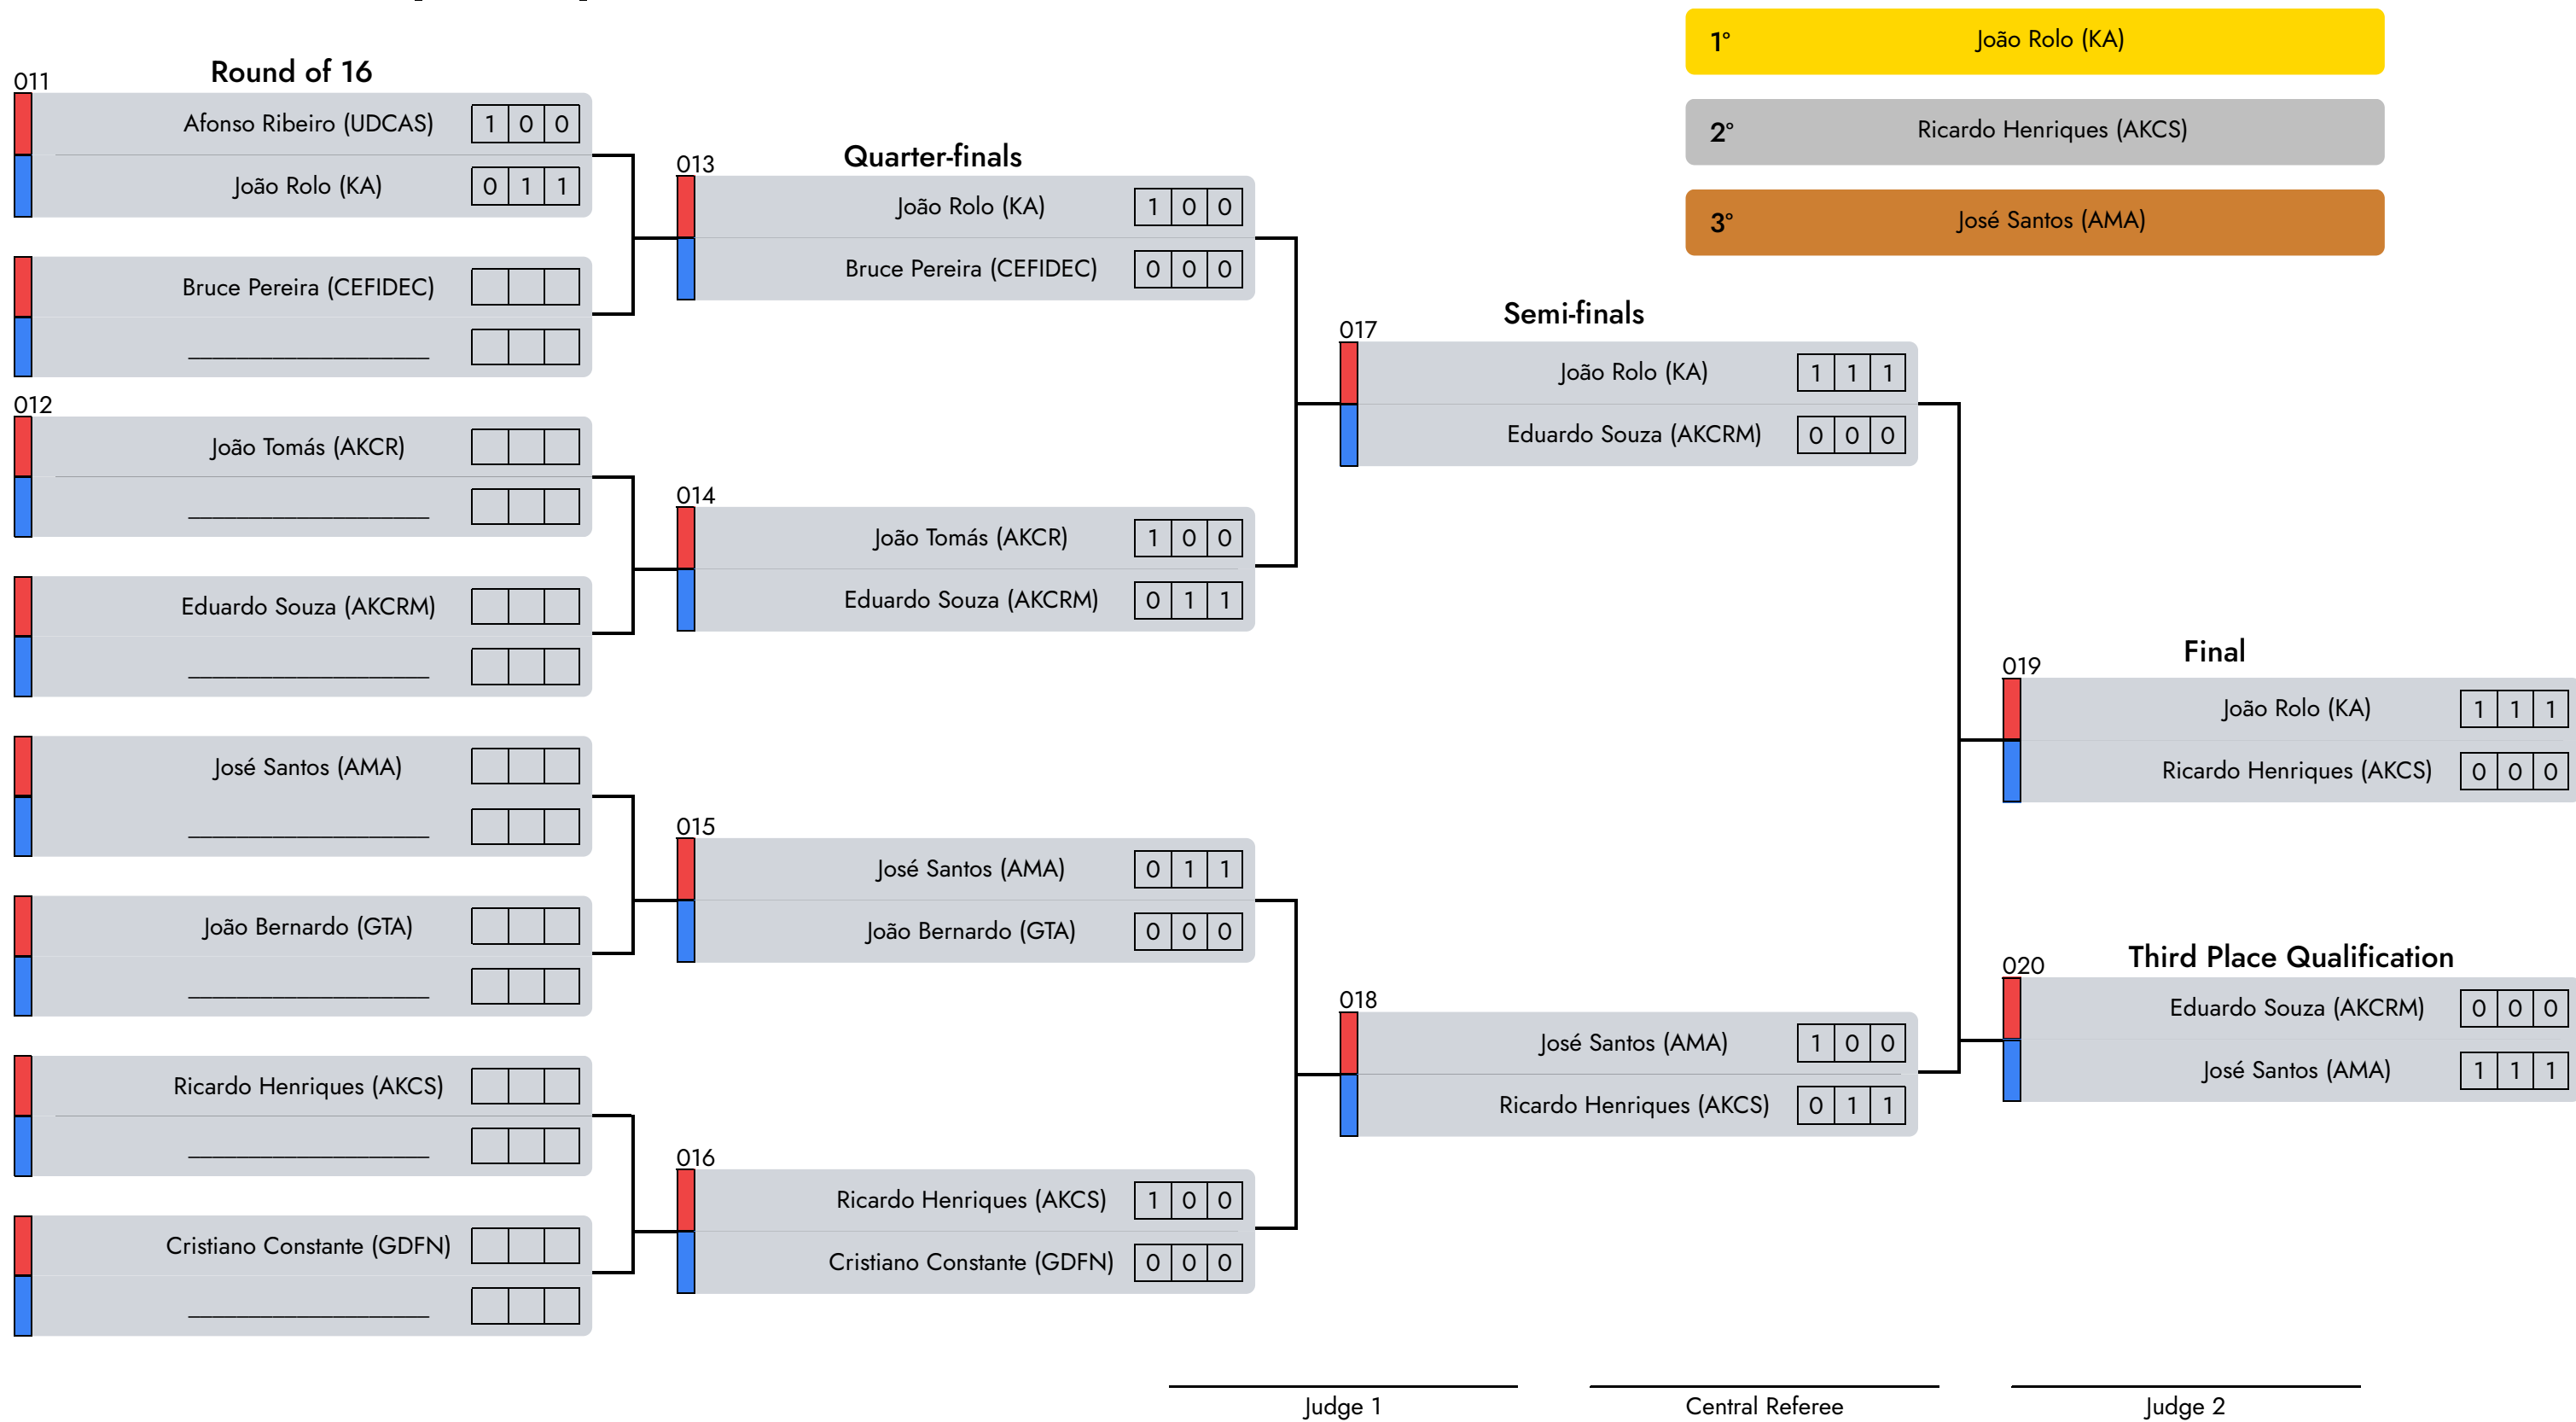

Dnull - Anull - afternoon

1° Isac Cabral (CEFIDEC)

2° _____

Judge 1

Central Referee

Judge 2

Formas Mão Vazia | Masc. | 18/29 Years

D2 - A7 - afternoon