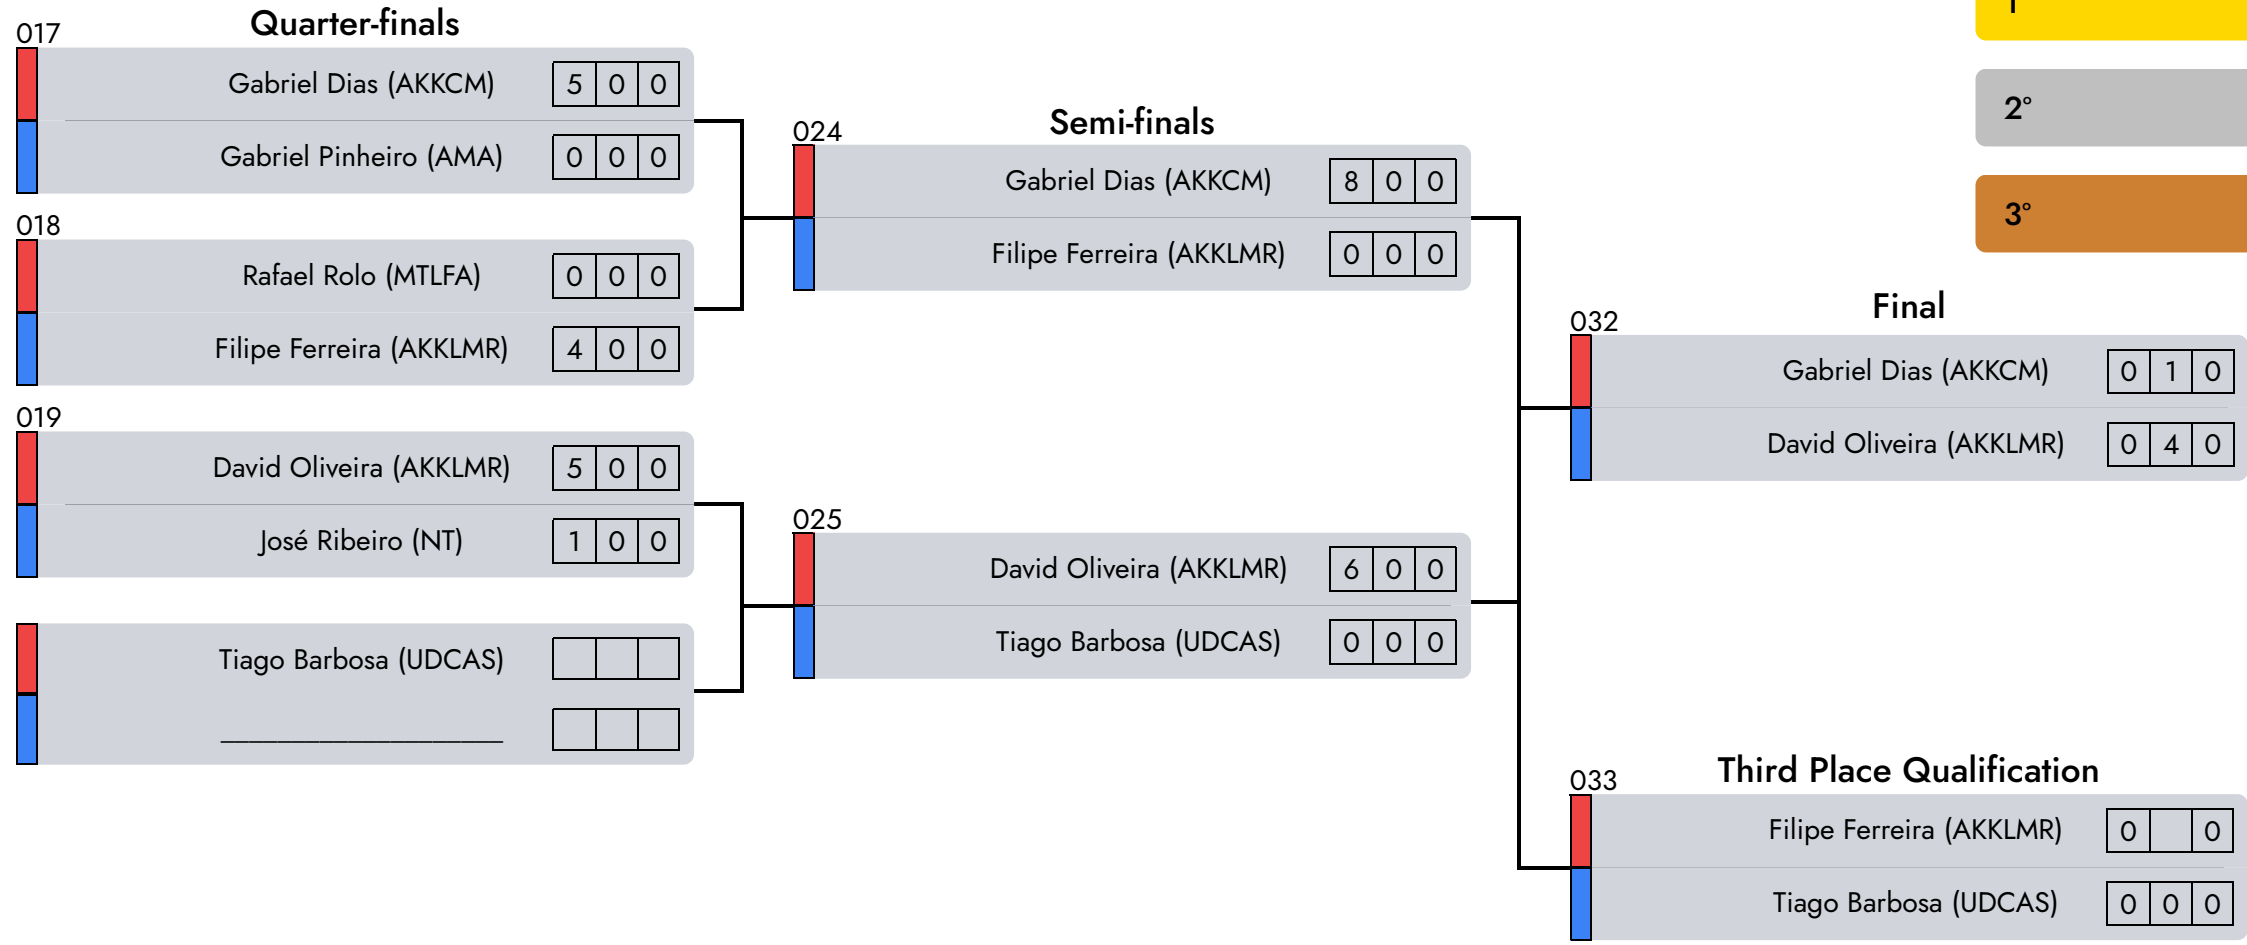

 Judge 1

 Central Referee

 Judge 2

Semi Kempo | Masc. | 11/13 Years | -48 Kg

D1 - A3 - afternoon

- 1° David Oliveira (AKKLMR)
- 2° Gabriel Dias (AKKCM)
- 3° Tiago Barbosa (UDCAS)

1

 Judge 1