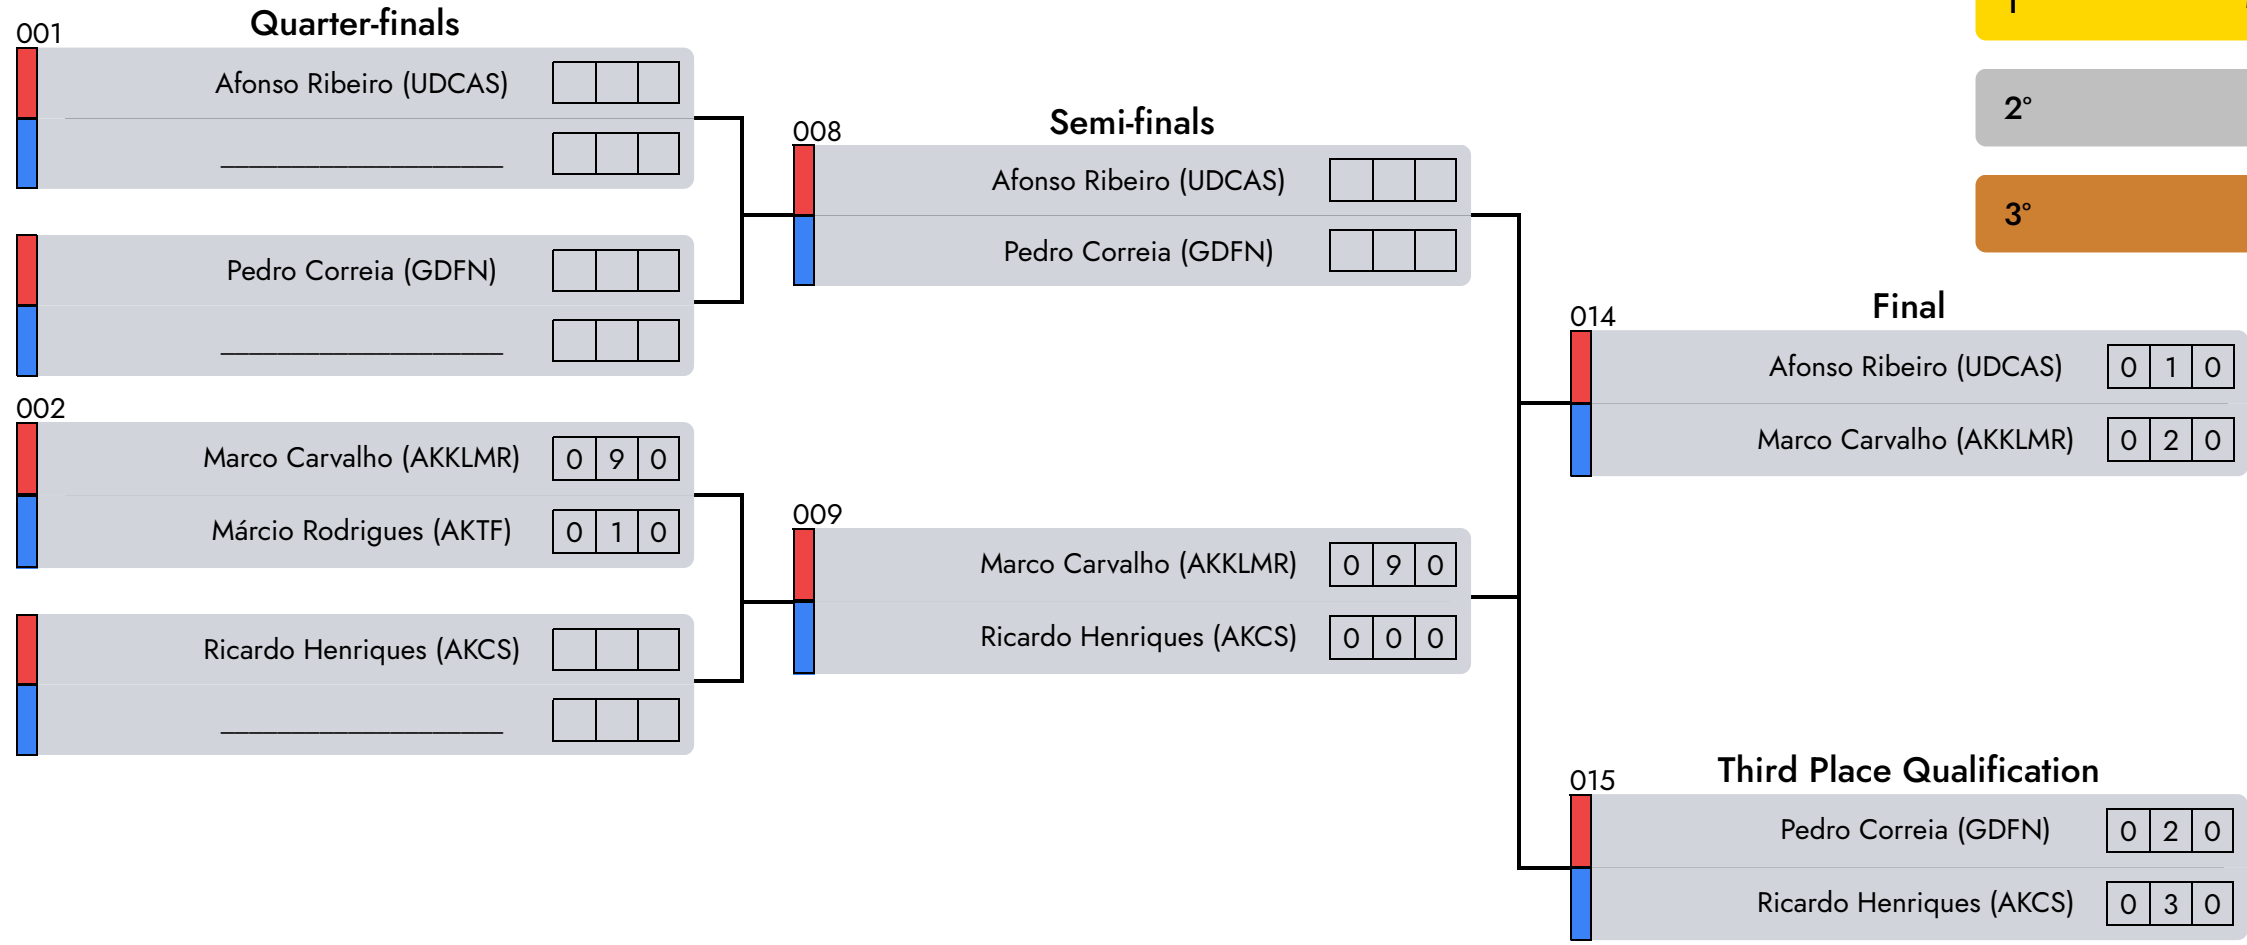

Semi Kempo | Masc. | 19/40 Years | -88 Kg

D2 - A2 - morning

- 1° Marco Carvalho (AKKLMR)
- 2° Afonso Ribeiro (UDCAS)
- 3° Ricardo Henriques (AKCS)