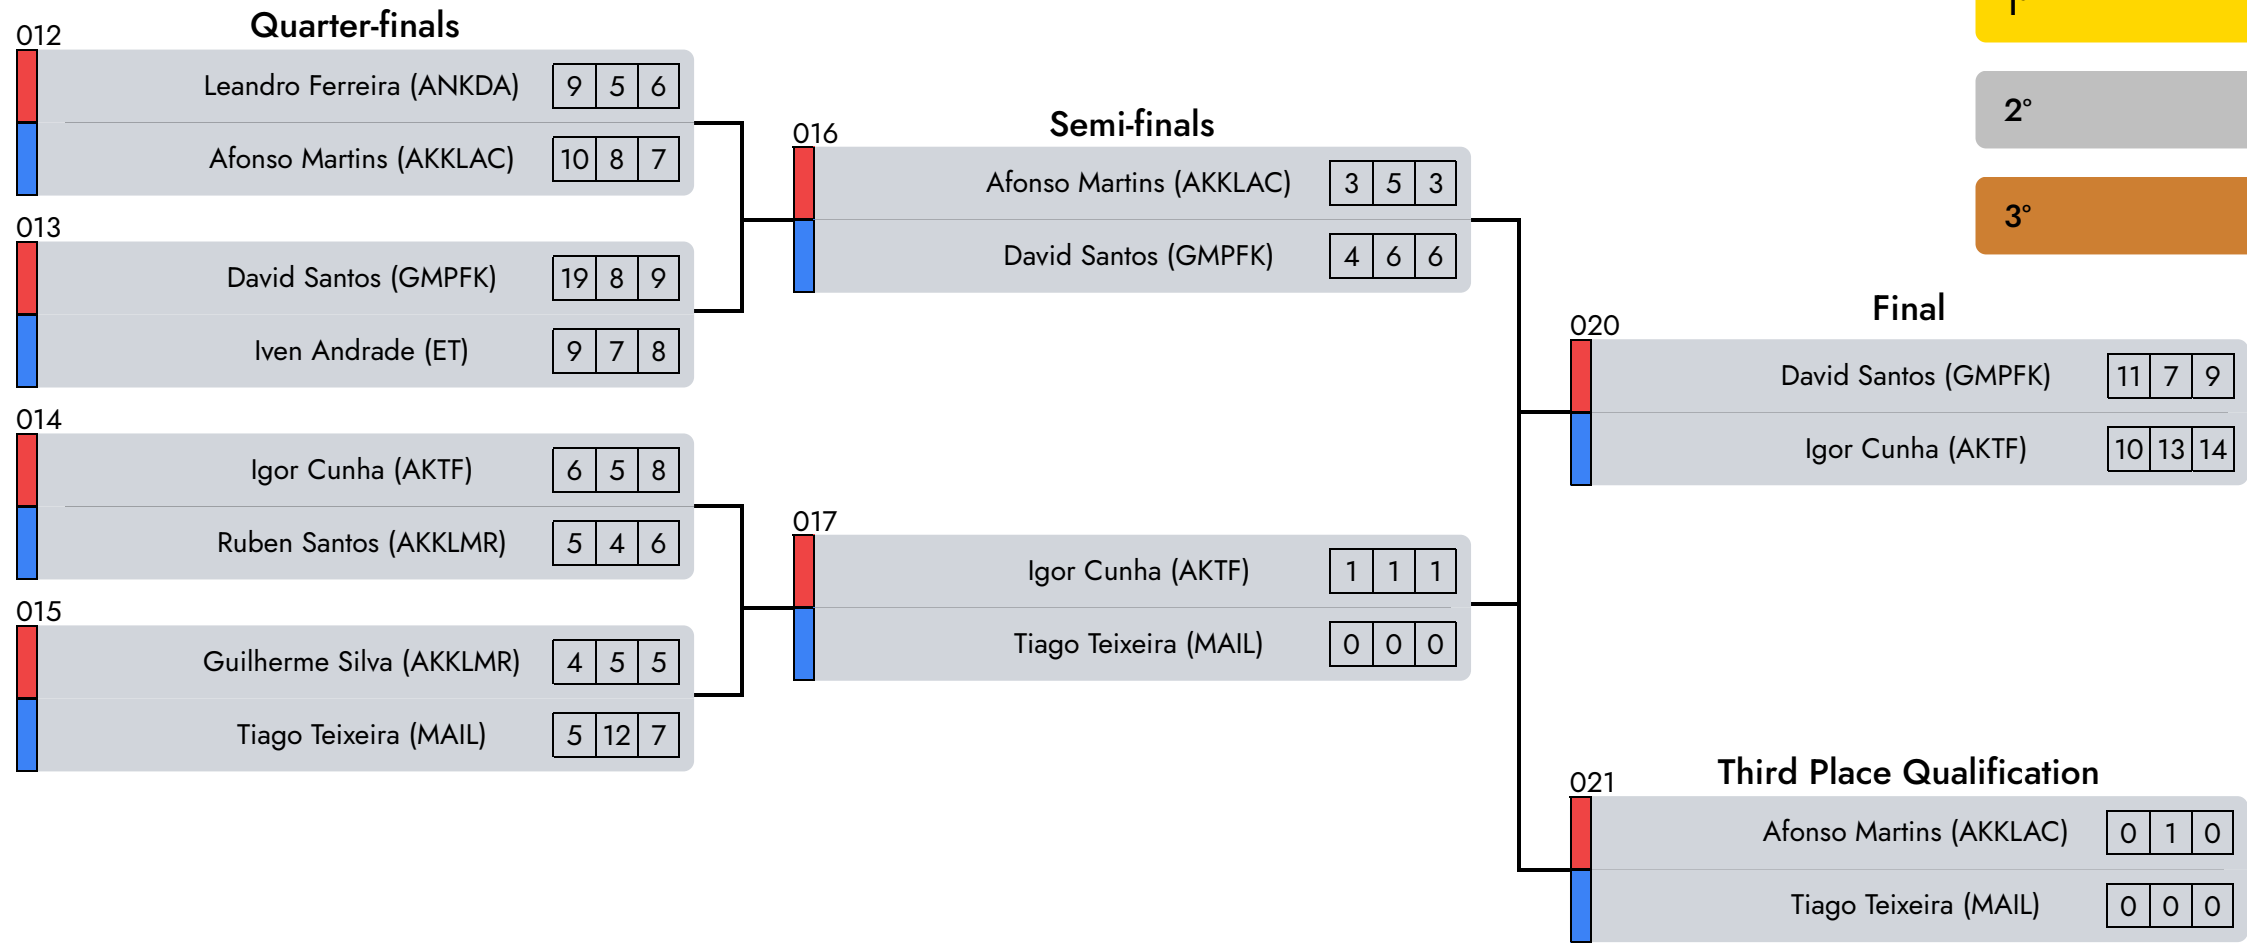

Light Kempo | Masc. | 16/18 Years | -58 Kg

D2 - A2 - afternoon

- 1° Igor Cunha (AKTF)
- 2° David Santos (GMPFK)
- 3° Afonso Martins (AKKLAC)

1
Judge 1
2
Central Referee
3
Judge 2