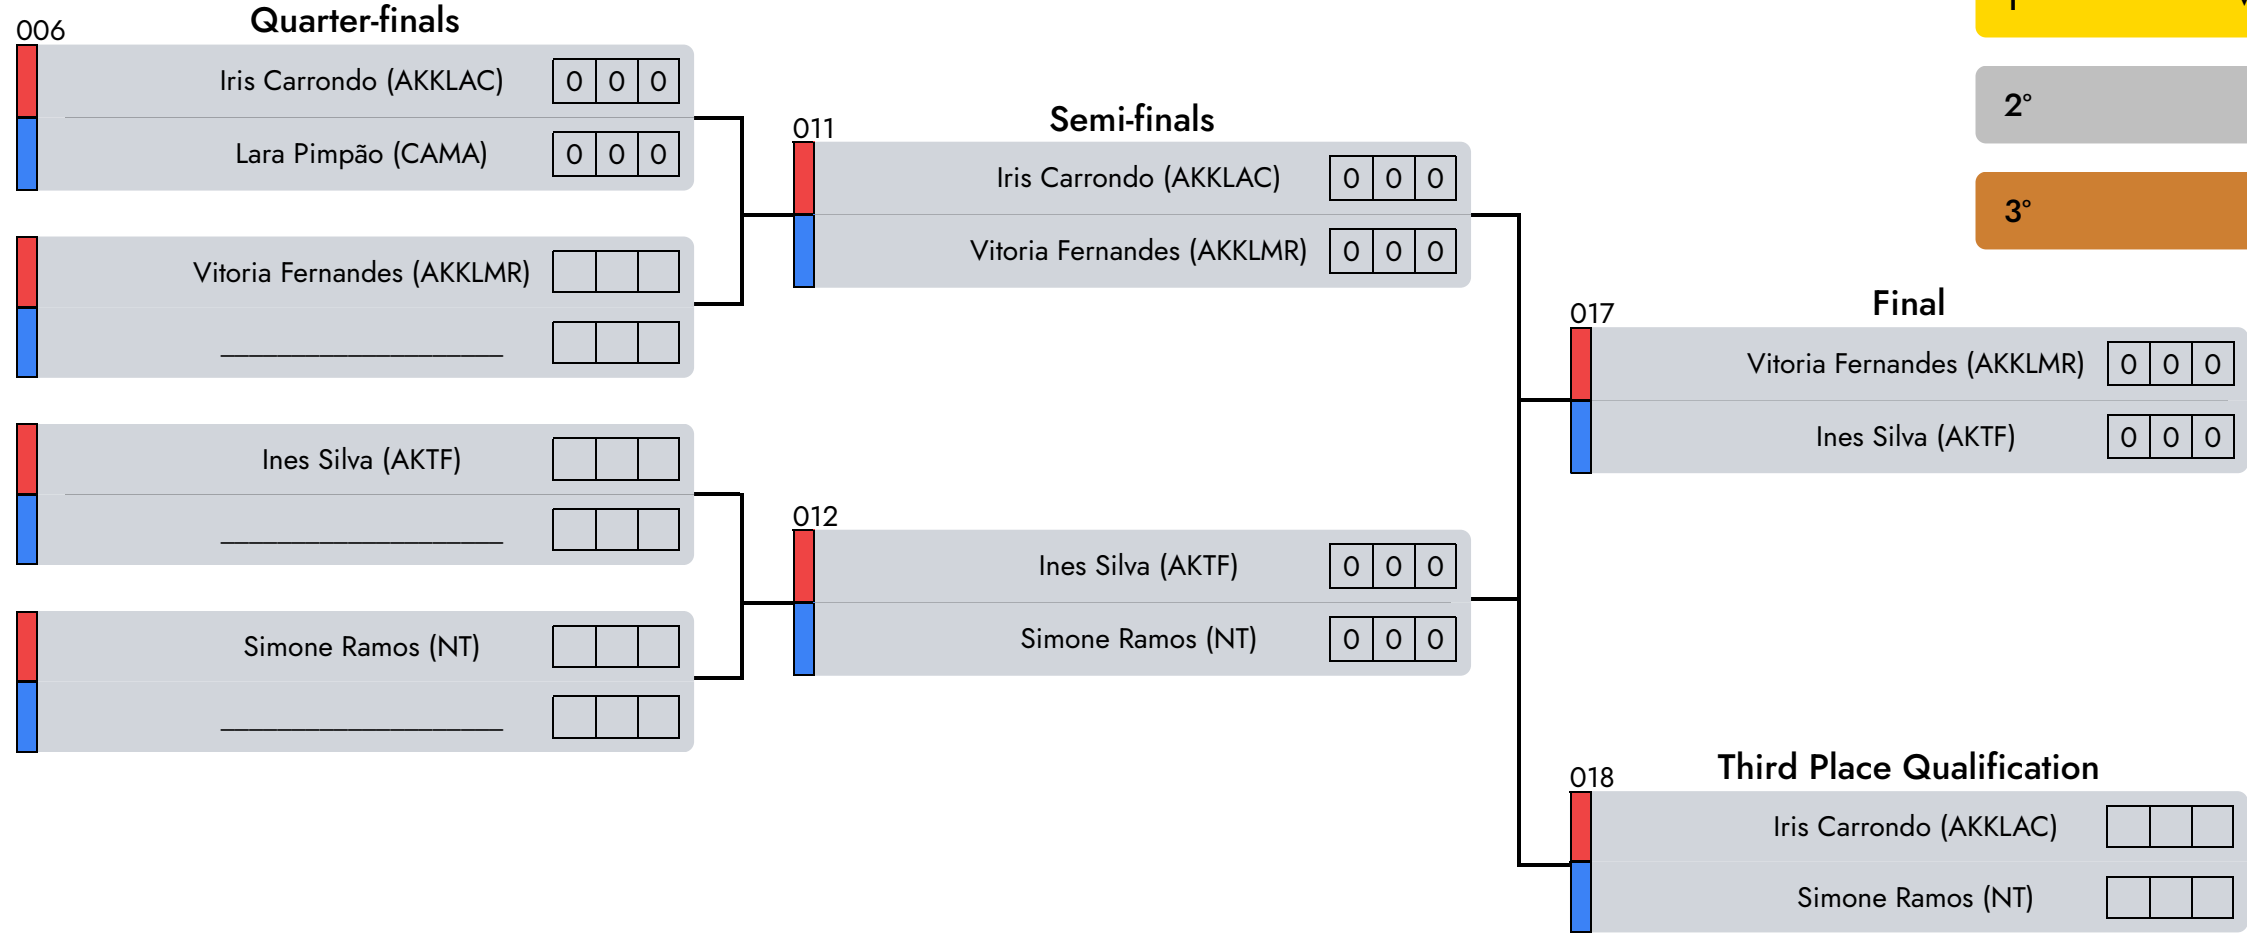

Semi Kempo | Fem. | 8/10 Years | -28 Kg

D1 - A6 - morning

- 1° Vitoria Fernandes (AKKLMR)
- 2° Ines Silva (AKTF)
- 3° Iris Carrondo (AKKLAC)

_____
Judge 1   Central Referee   Judge 2