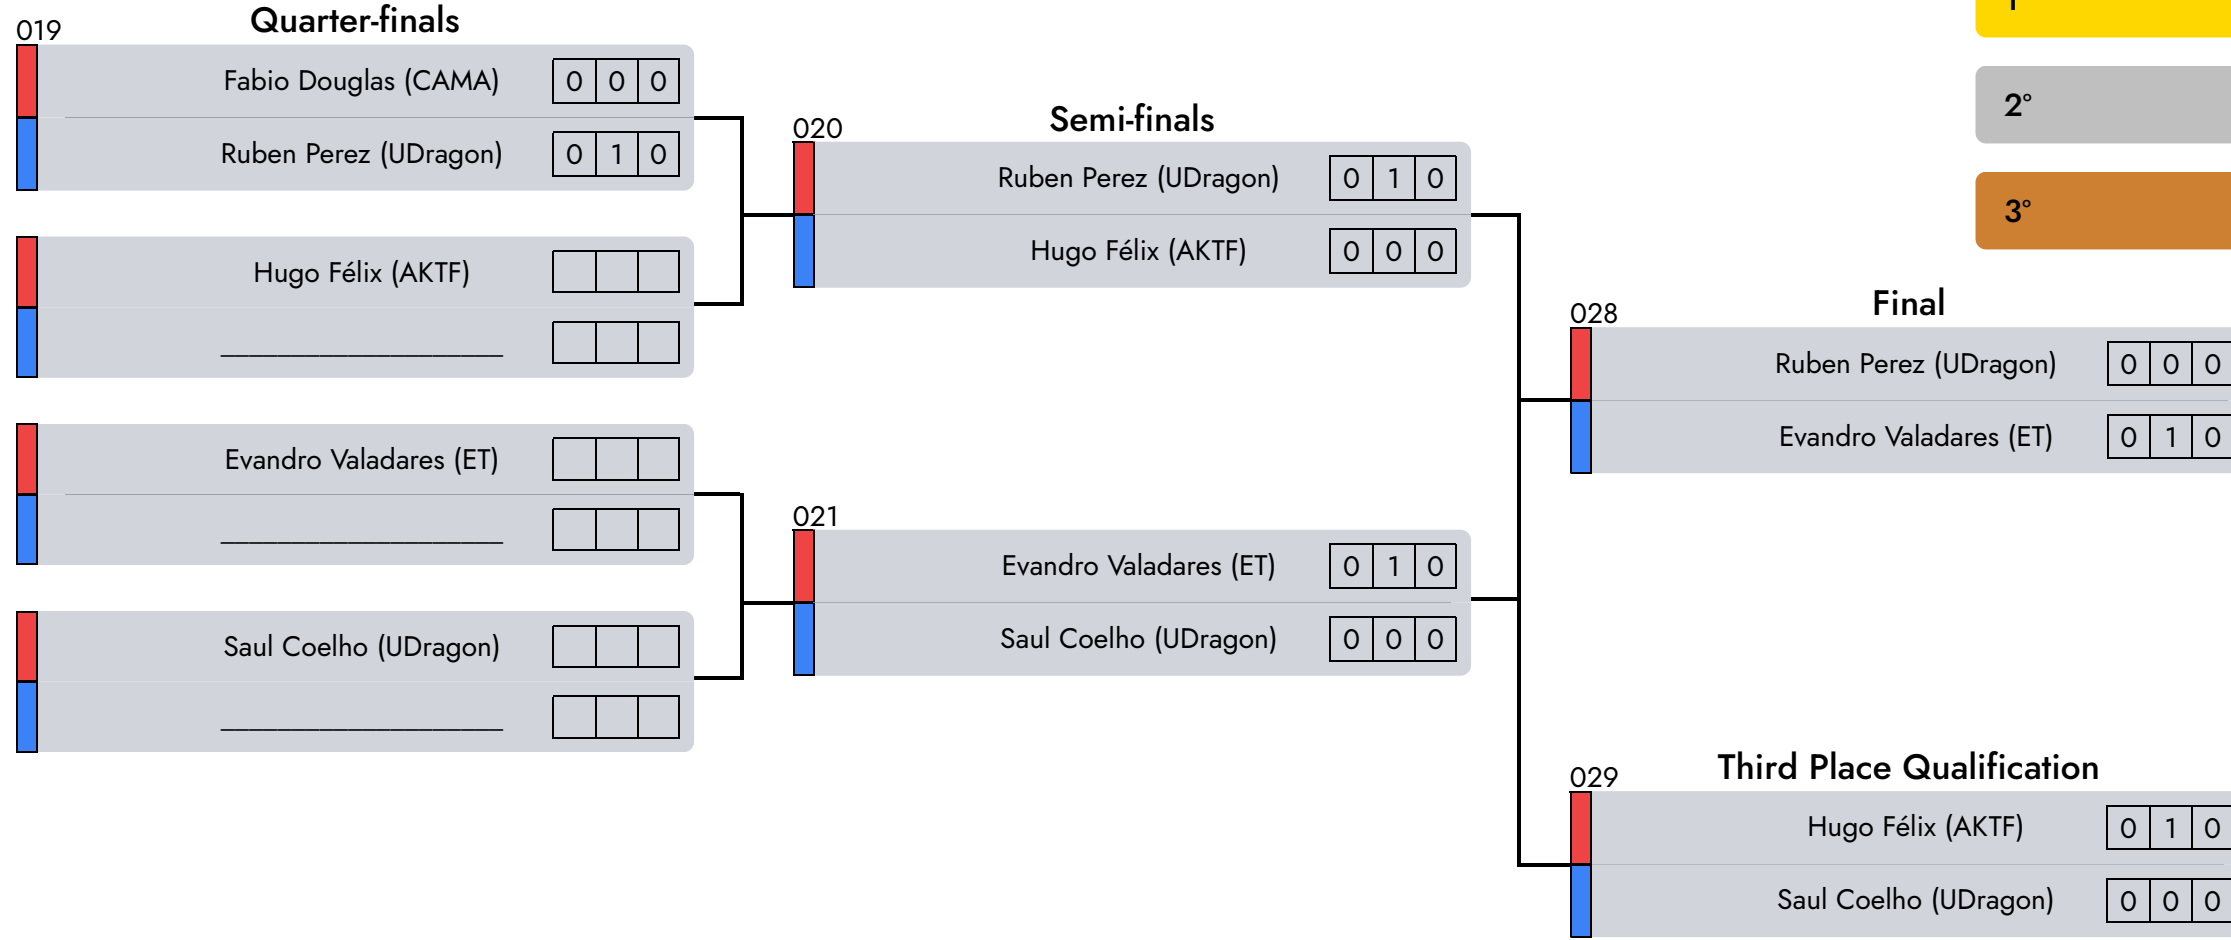

Crespo

Judge 1

Lennart

Central Referee

Beatriz

Judge 2

Light Kempo | Masc. | 19/40 Years | -83 Kg

D2 - A6 - morning