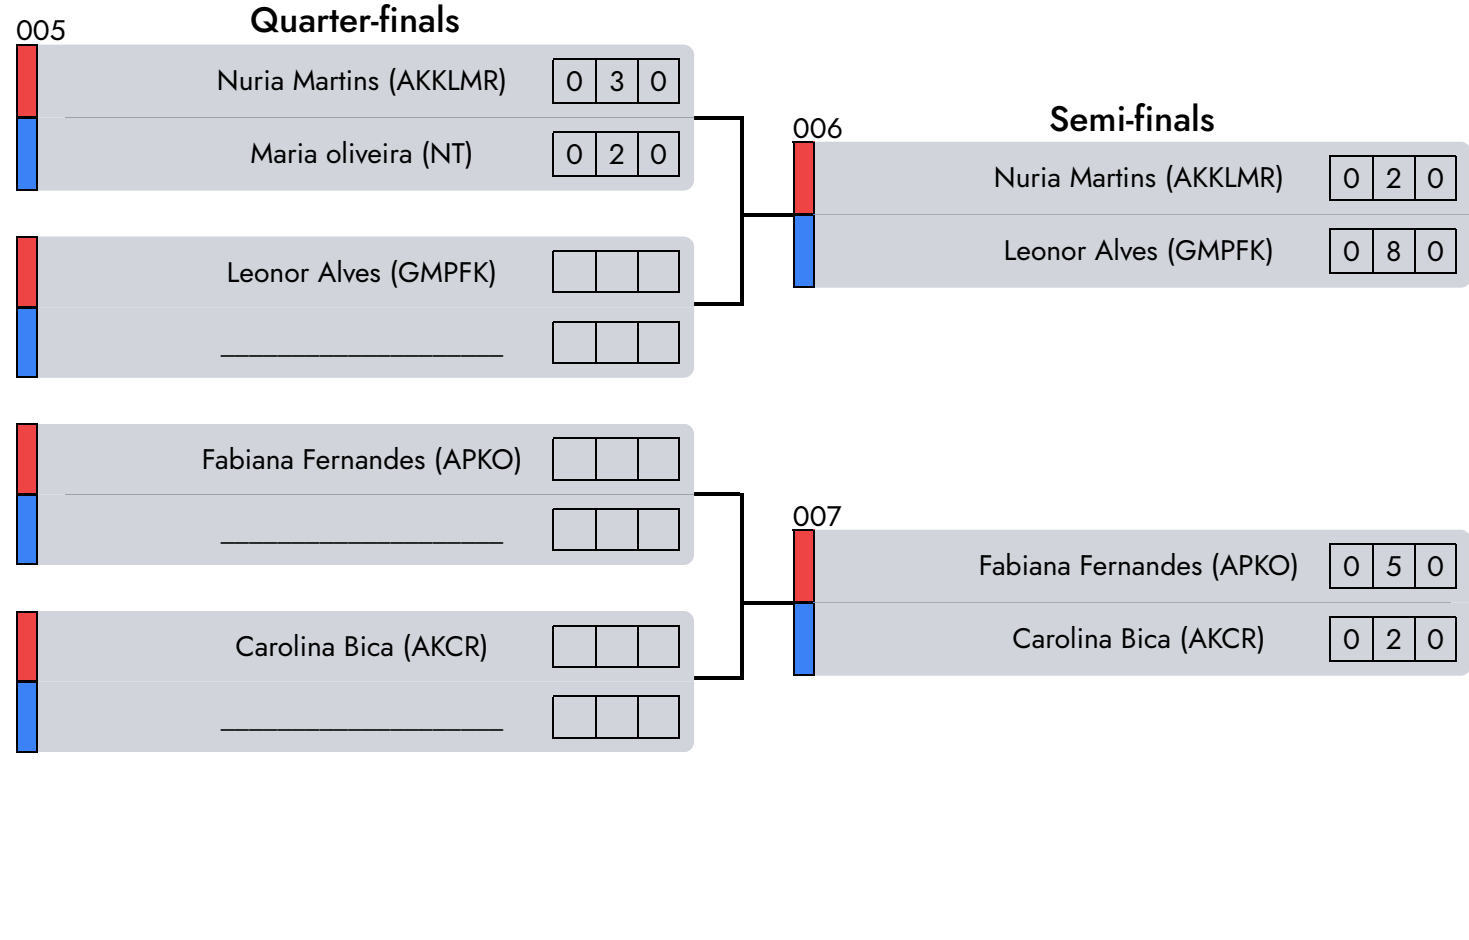

Semi Kempo | Fem. | 11/13 Years | +58 Kg

D1 - A8 - afternoon

- 1° Leonor Alves (GMPFK)
- 2° Fabiana Fernandes (APKO)
- 3° Nuria Martins (AKKLMR)

Judge 1

Central Referee

Judge 2