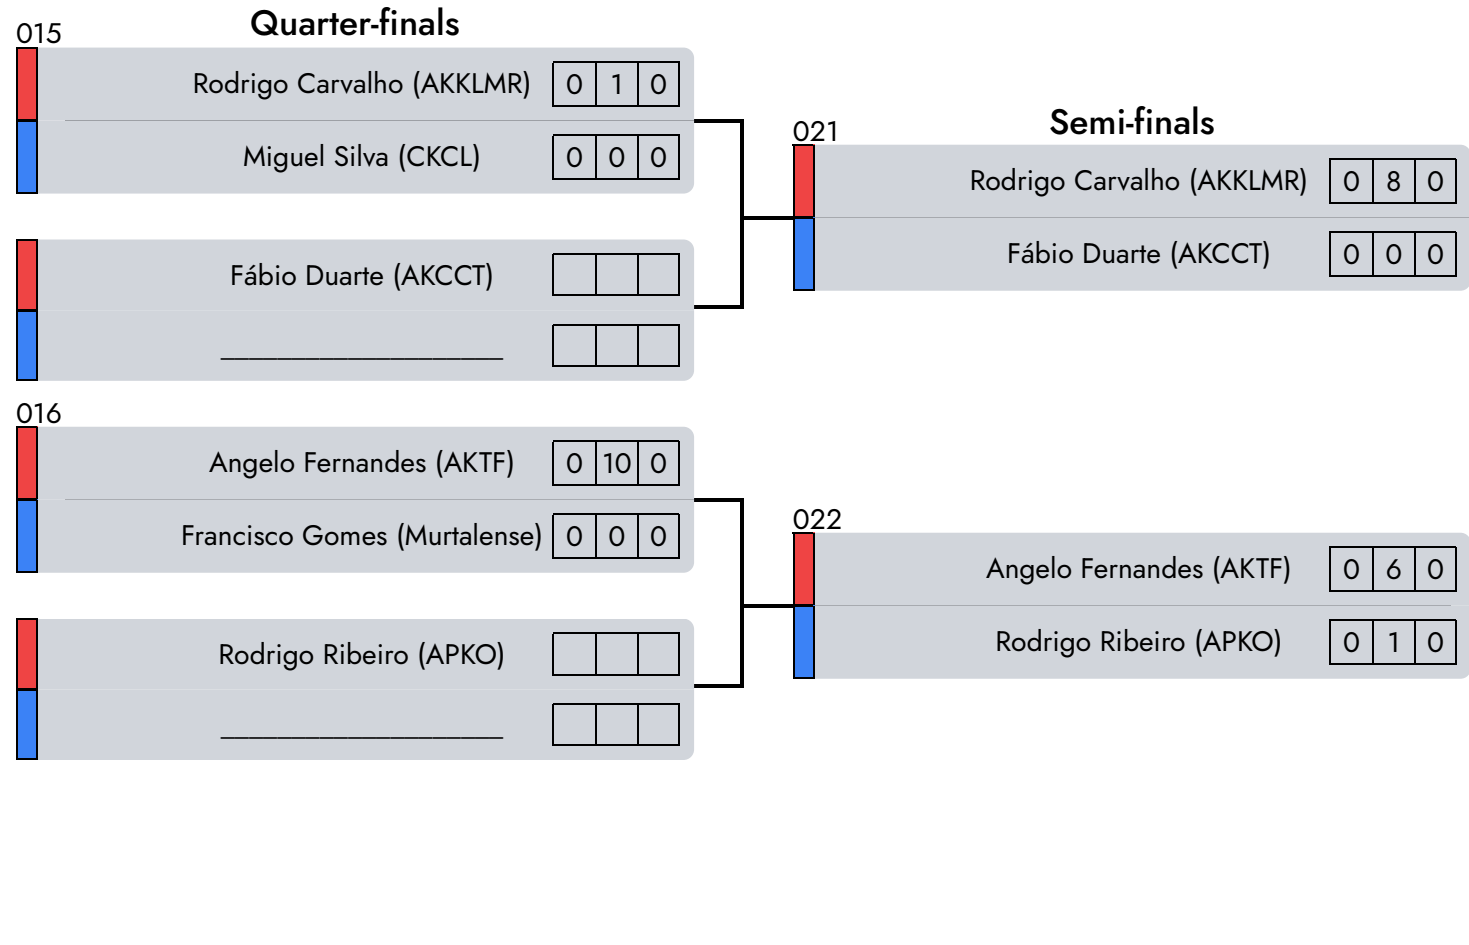

2

Central Referee

3

Judge 2

Semi Kempo | Masc. | 14/15 Years | -68 Kg

D1 - A7 - afternoon

- 1° Angelo Fernandes (AKTF)
- 2° Rodrigo Carvalho (AKKLMR)
- 3° Rodrigo Ribeiro (APKO)

1 Judge 1 2 Central Referee 3 Judge 2