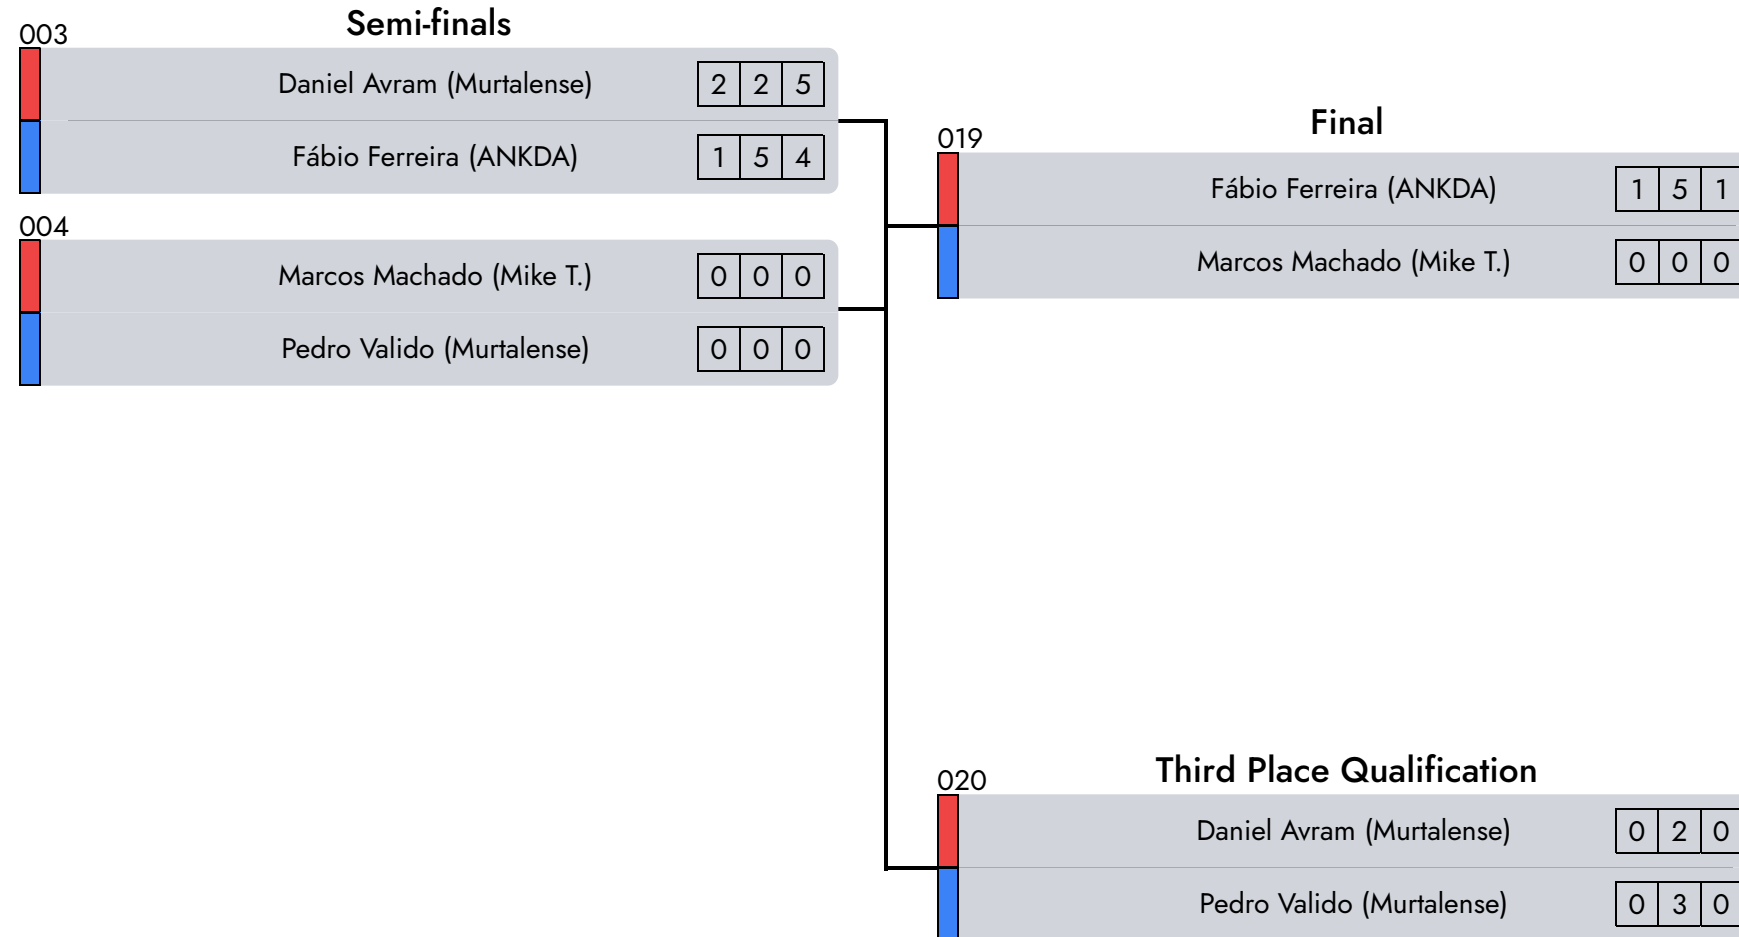

Full Kempo | Masc. | 19/40 Years | -68 Kg

D2 - A9 - morning

1° Fábio Ferreira (ANKDA)

2° Marcos Machado (Mike T.)

3° Pedro Valido (Murtalense)

Judge 1

Central Referee

Judge 2