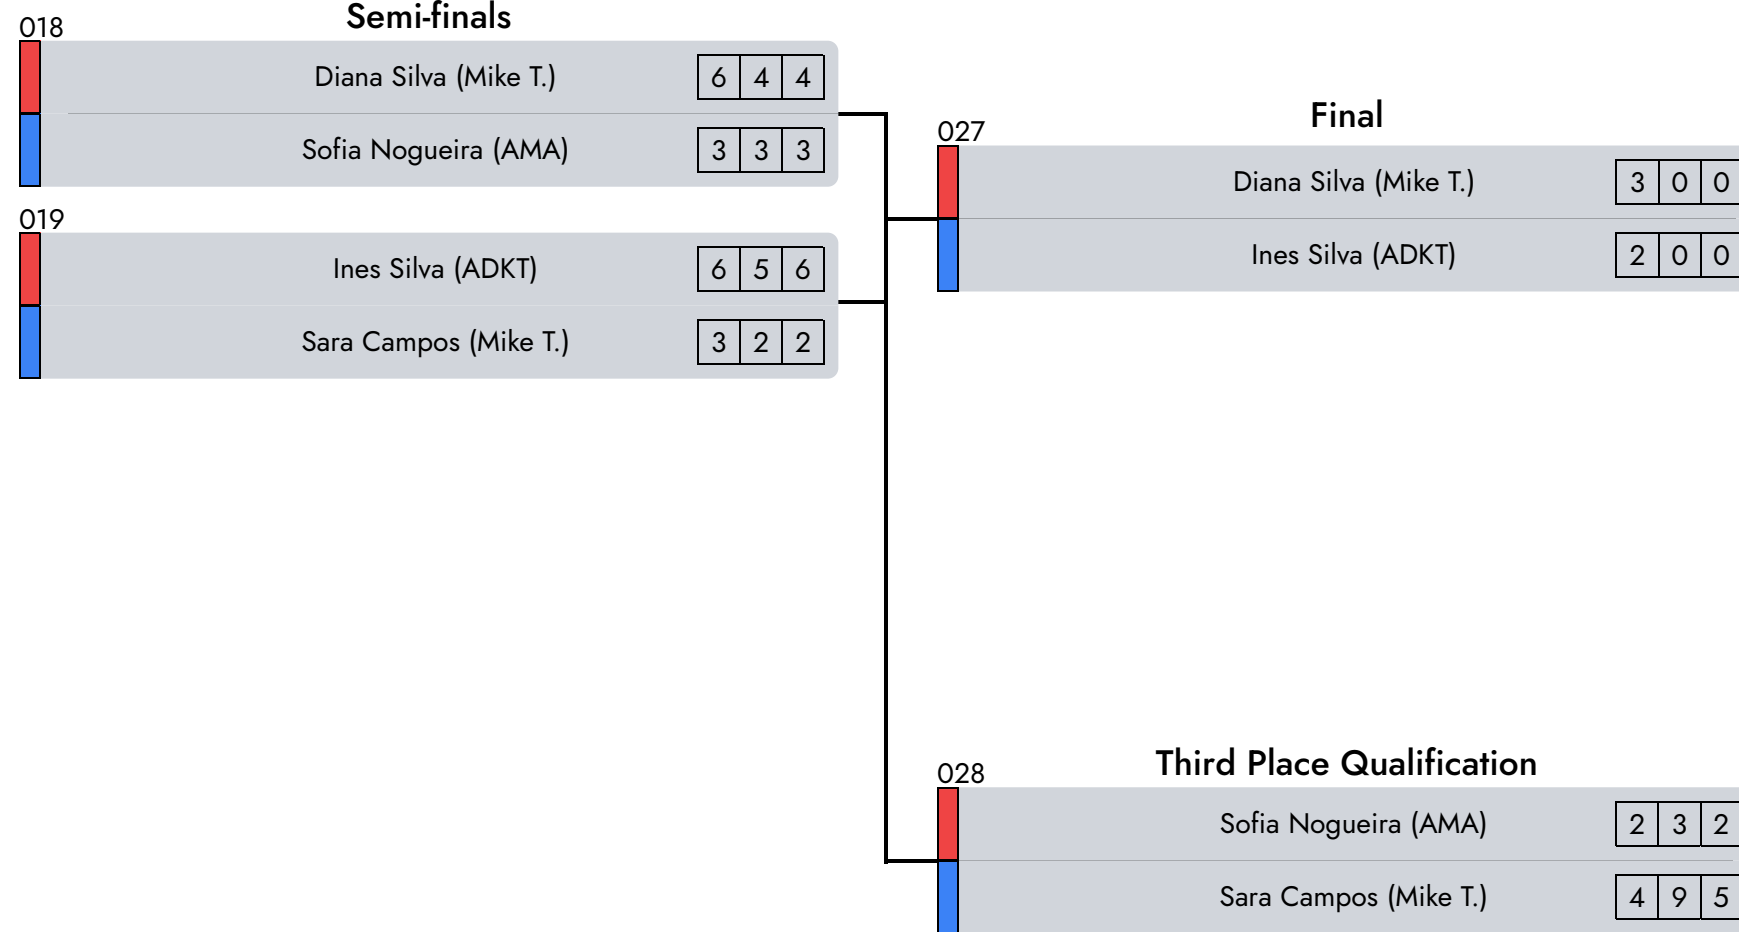

Full Kempo | Fem. | 19/35 Years | -72 Kg

D2 - A8 - morning

- 1° Diana Silva (Mike T.)
- 2° Ines Silva (ADKT)
- 3° Sara Campos (Mike T.)