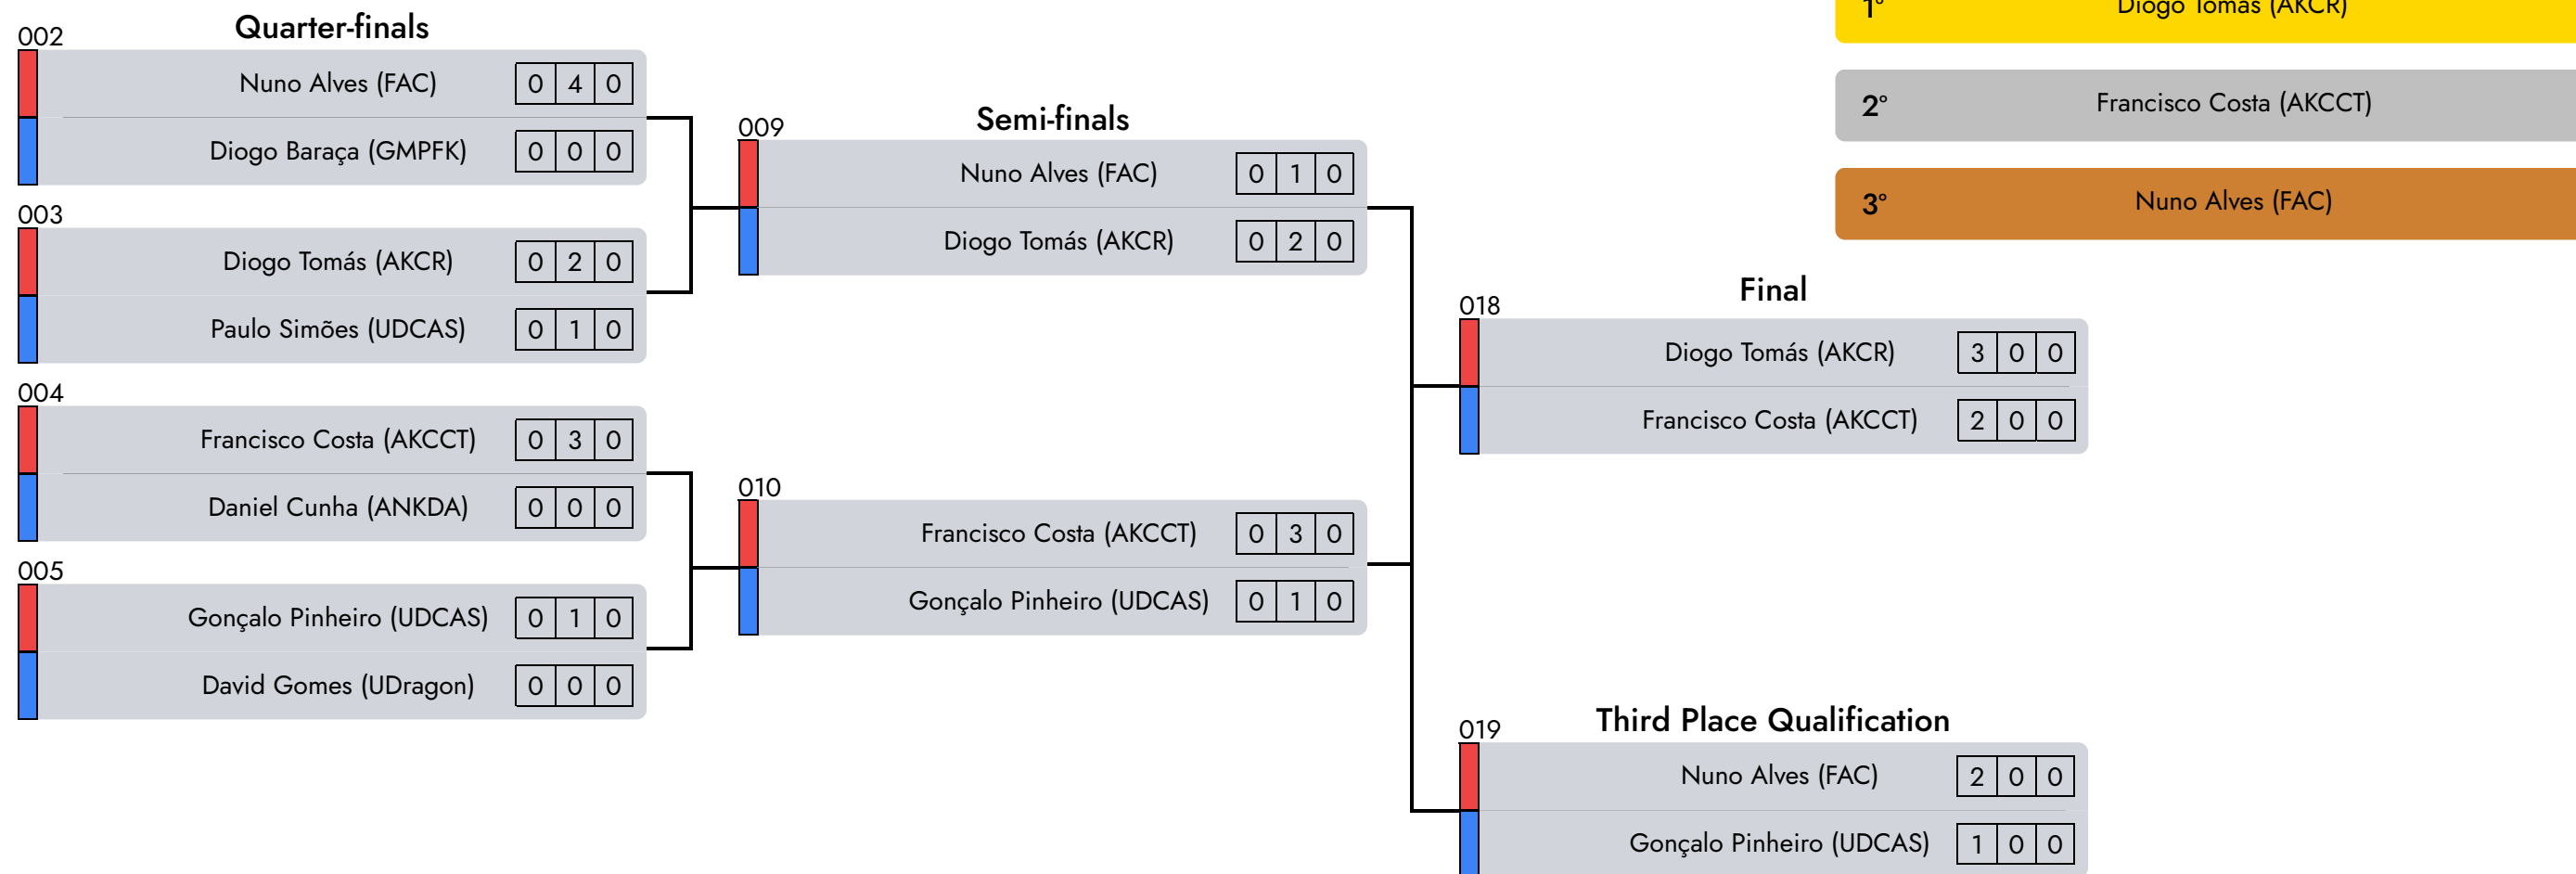

2° _____

Judge 1

Central Referee

Judge 2

Semi Kempo | Masc. | 16/18 Years | -68 Kg

D2 - A1 - afternoon

Judge 1

Central Referee