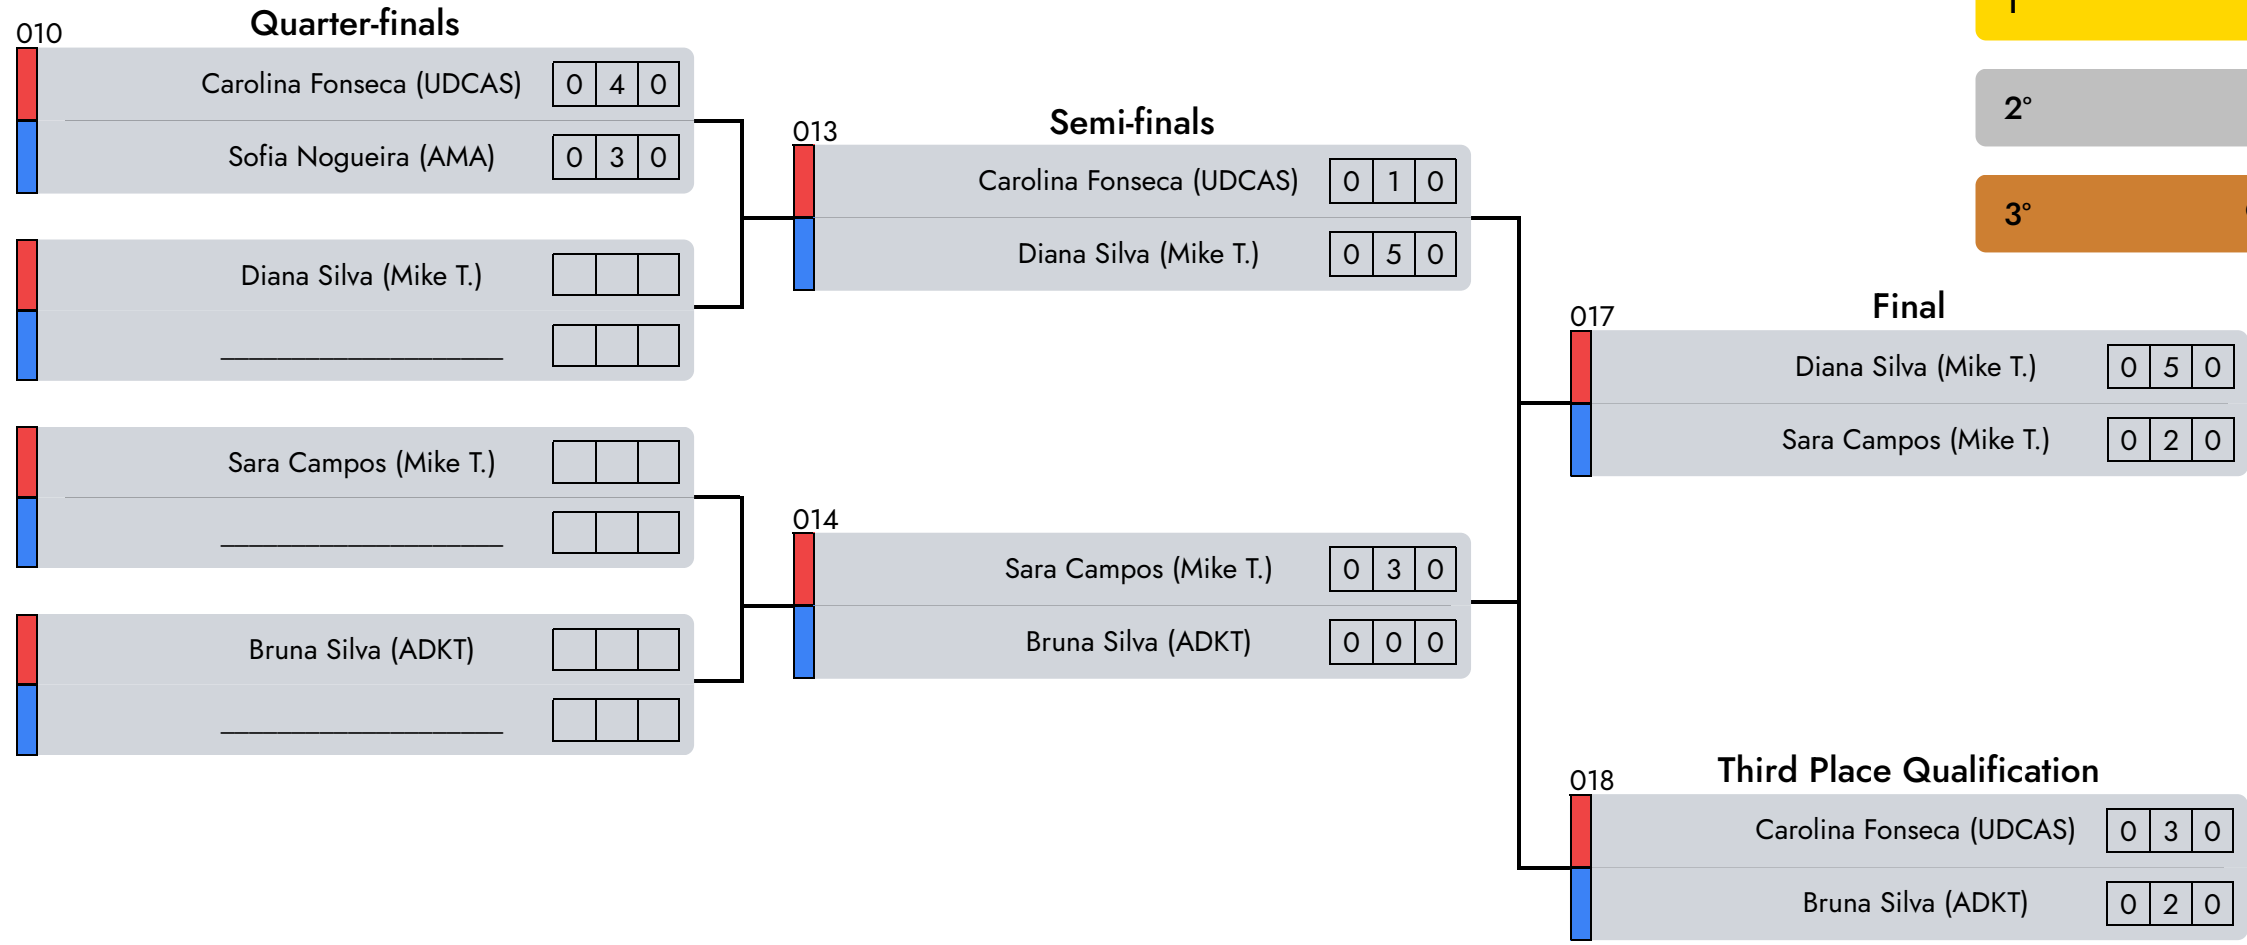

Semi Kempo | Fem. | 19/35 Years | -72 Kg

D2 - A6 - morning

1 Judge 1   2 Central Referee   3 Judge 2