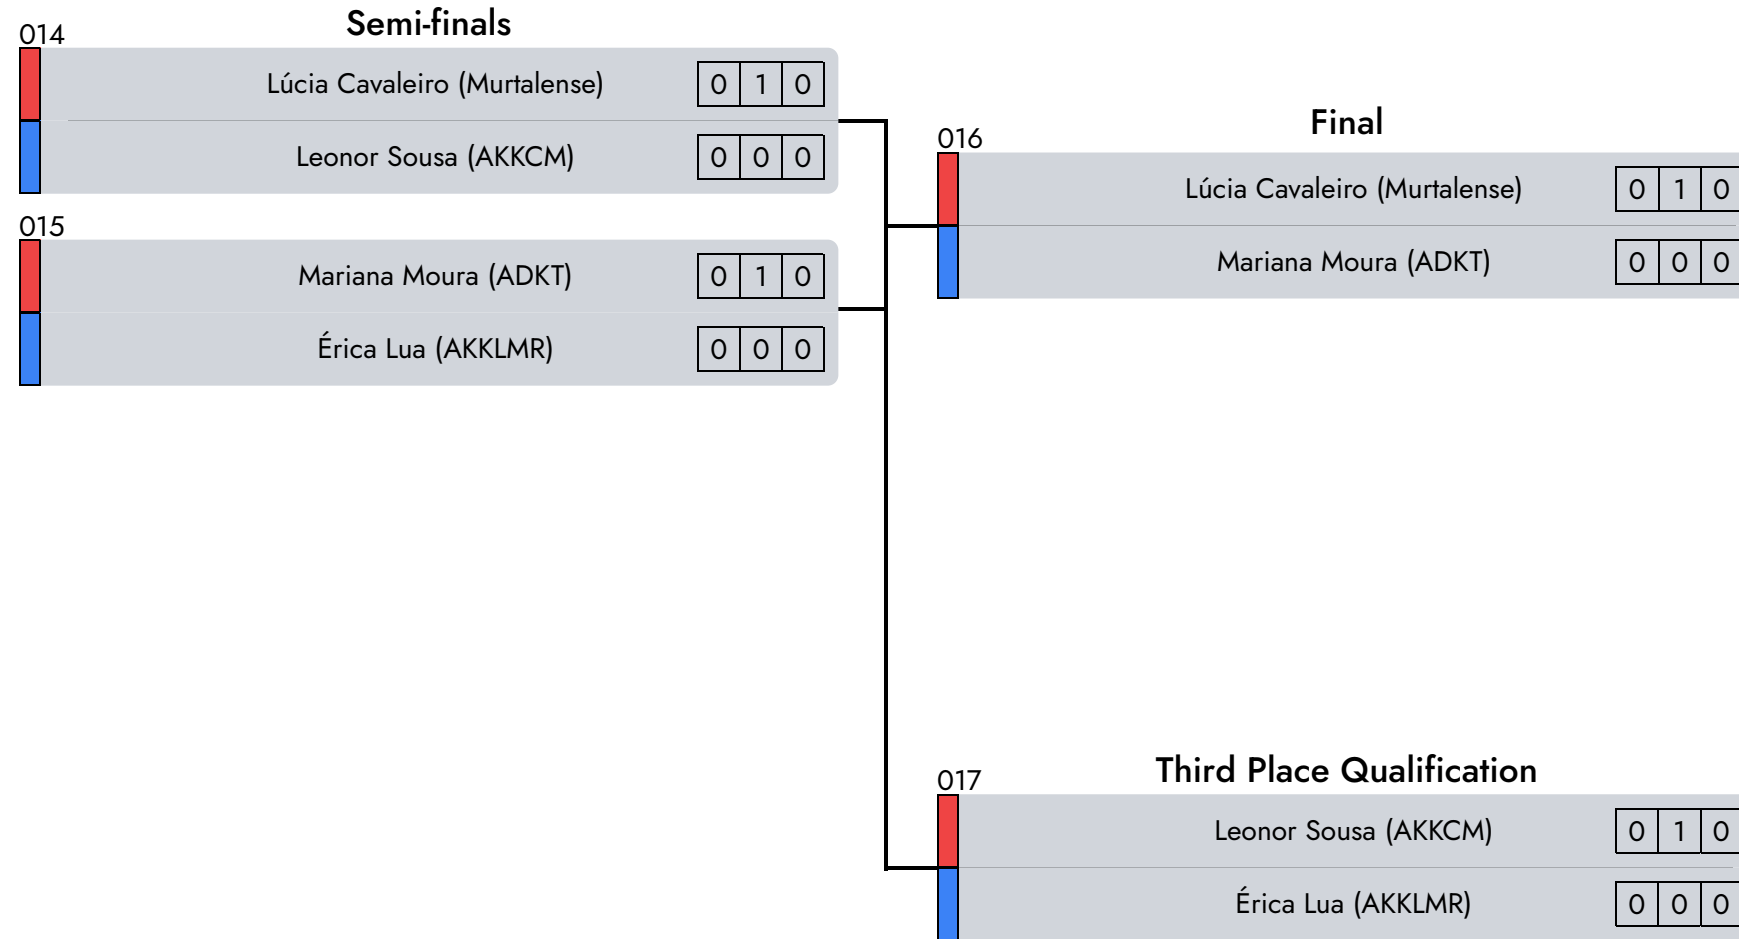

Light Kempo | Fem. | 16/18 Years | -52 Kg

D2 - A6 - afternoon

- 1° Lúcia Cavaleiro (Murtalense)
- 2° Mariana Moura (ADKT)
- 3° Leonor Sousa (AKKCM)

1
Judge 1

2
Central Referee

3
Judge 2