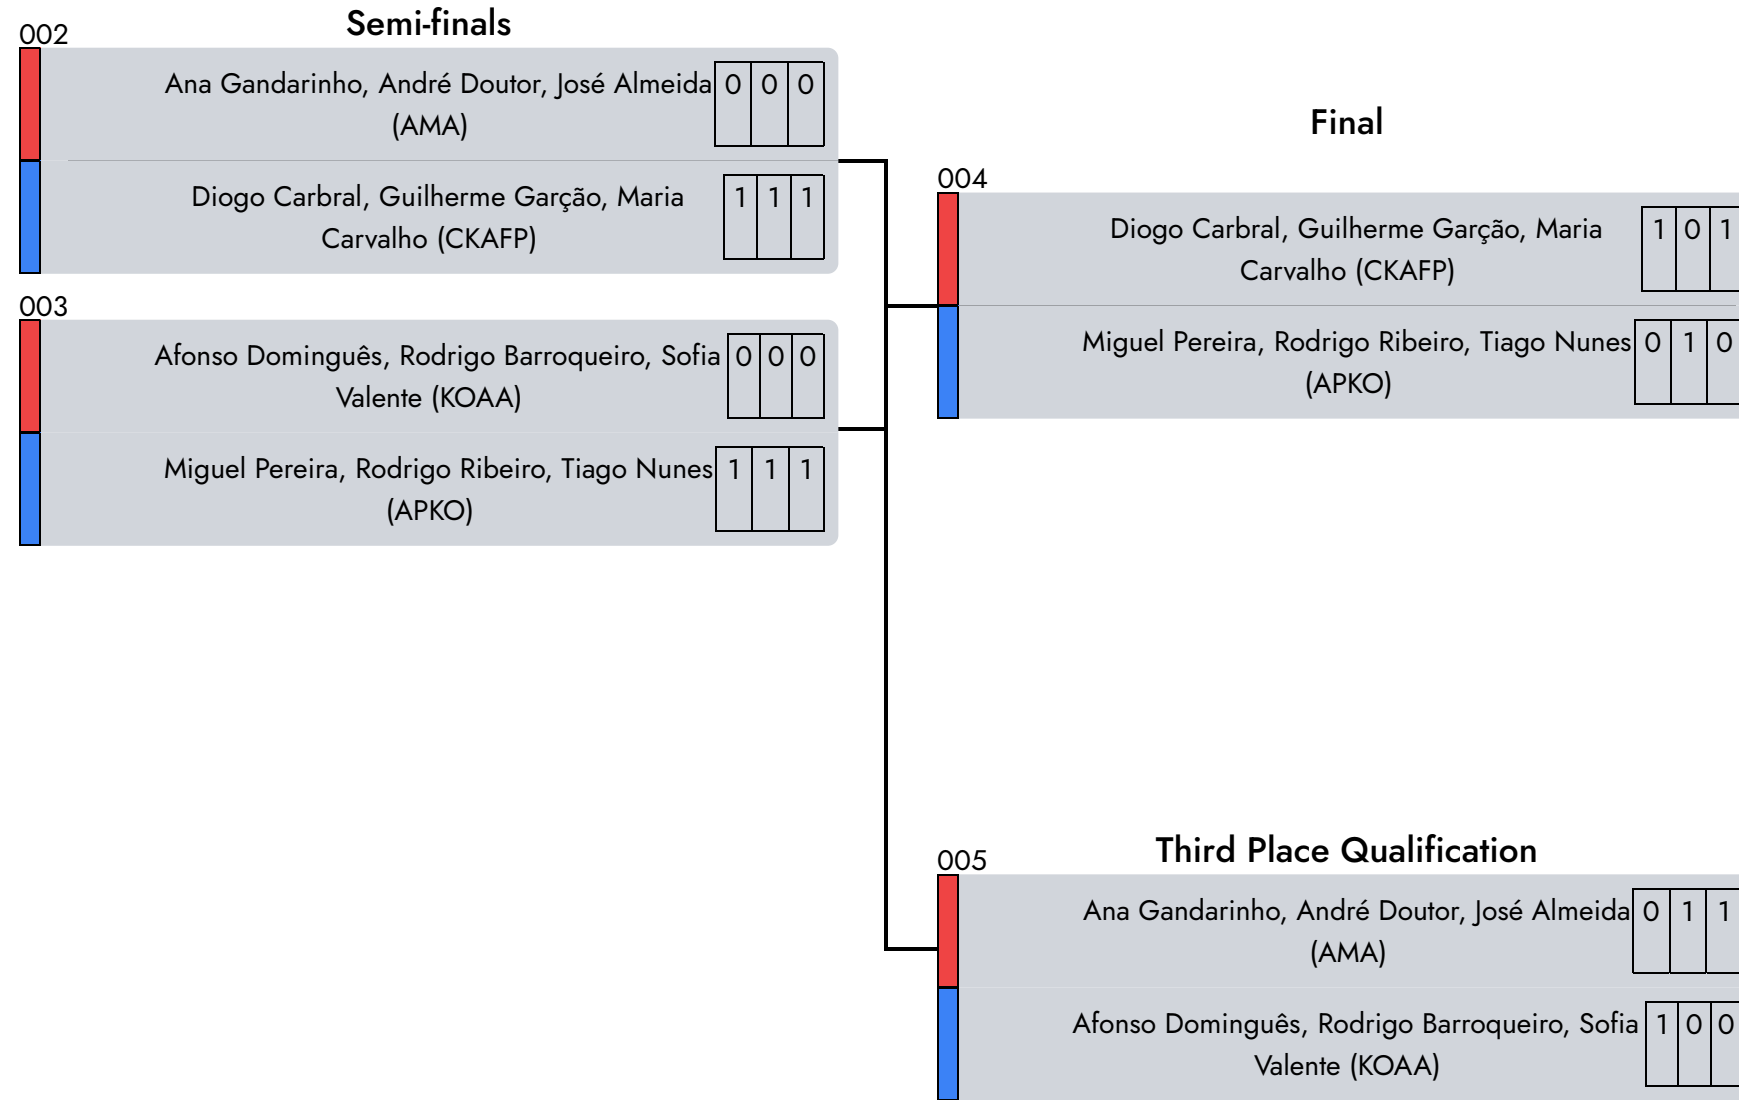

Formas Equipa Mão Vazia | Masc. | 16/17 Years

D2 - A7 - morning

1° Diogo Carbral, Guilherme Garção, Maria Carvalho (CKAFP)

2° Miguel Pereira, Rodrigo Ribeiro, Tiago Nunes (APKO)

3° Ana Gandarinho, André Doutor, José Almeida (AMA)