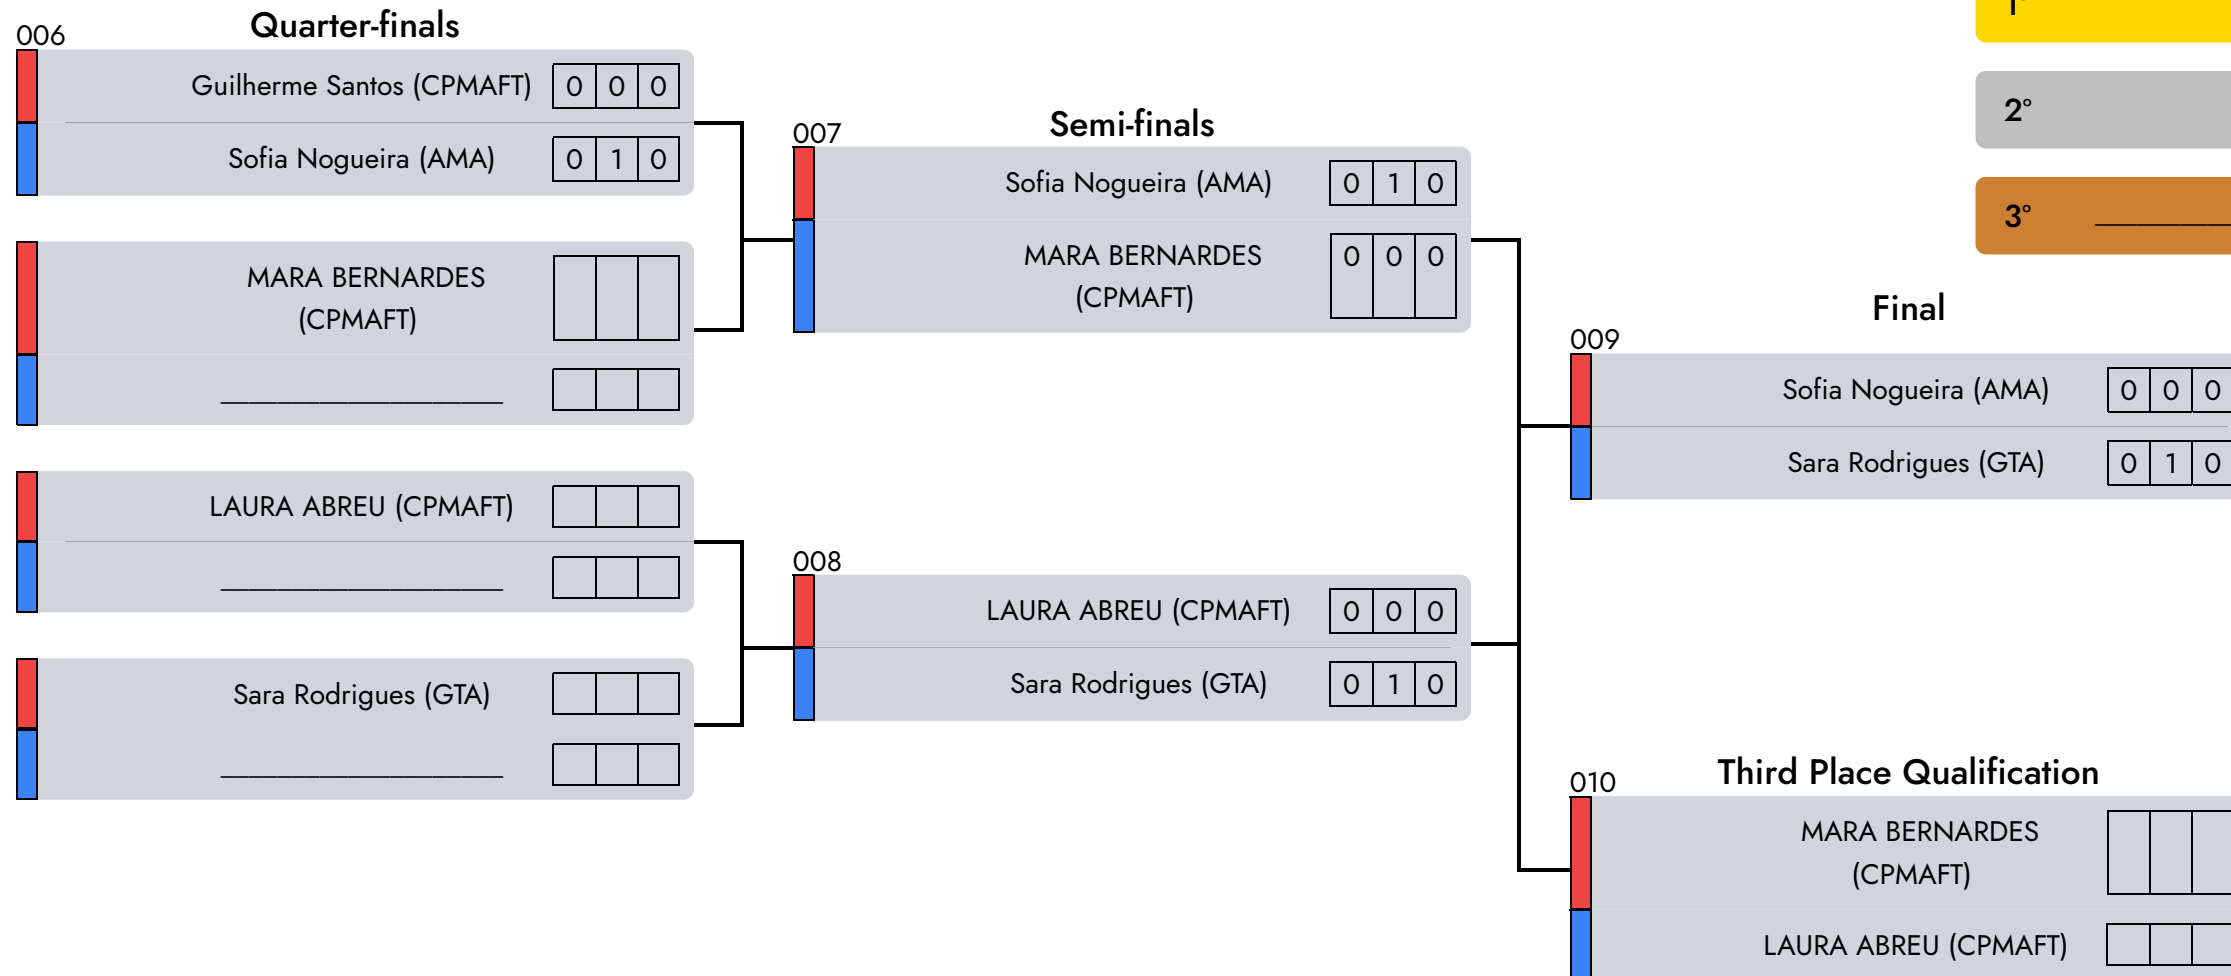

Valter Miranda (DMHM)

Judge 1

Central Referee

Judge 2

Defesa Pessoal | Masc. | 18/29 Years

D2 - A7 - afternoon

- 1° Sara Rodrigues (GTA)
- 2° Sofia Nogueira (AMA)
- 3°

1 Judge 1 2 Central Referee 3 Judge 2