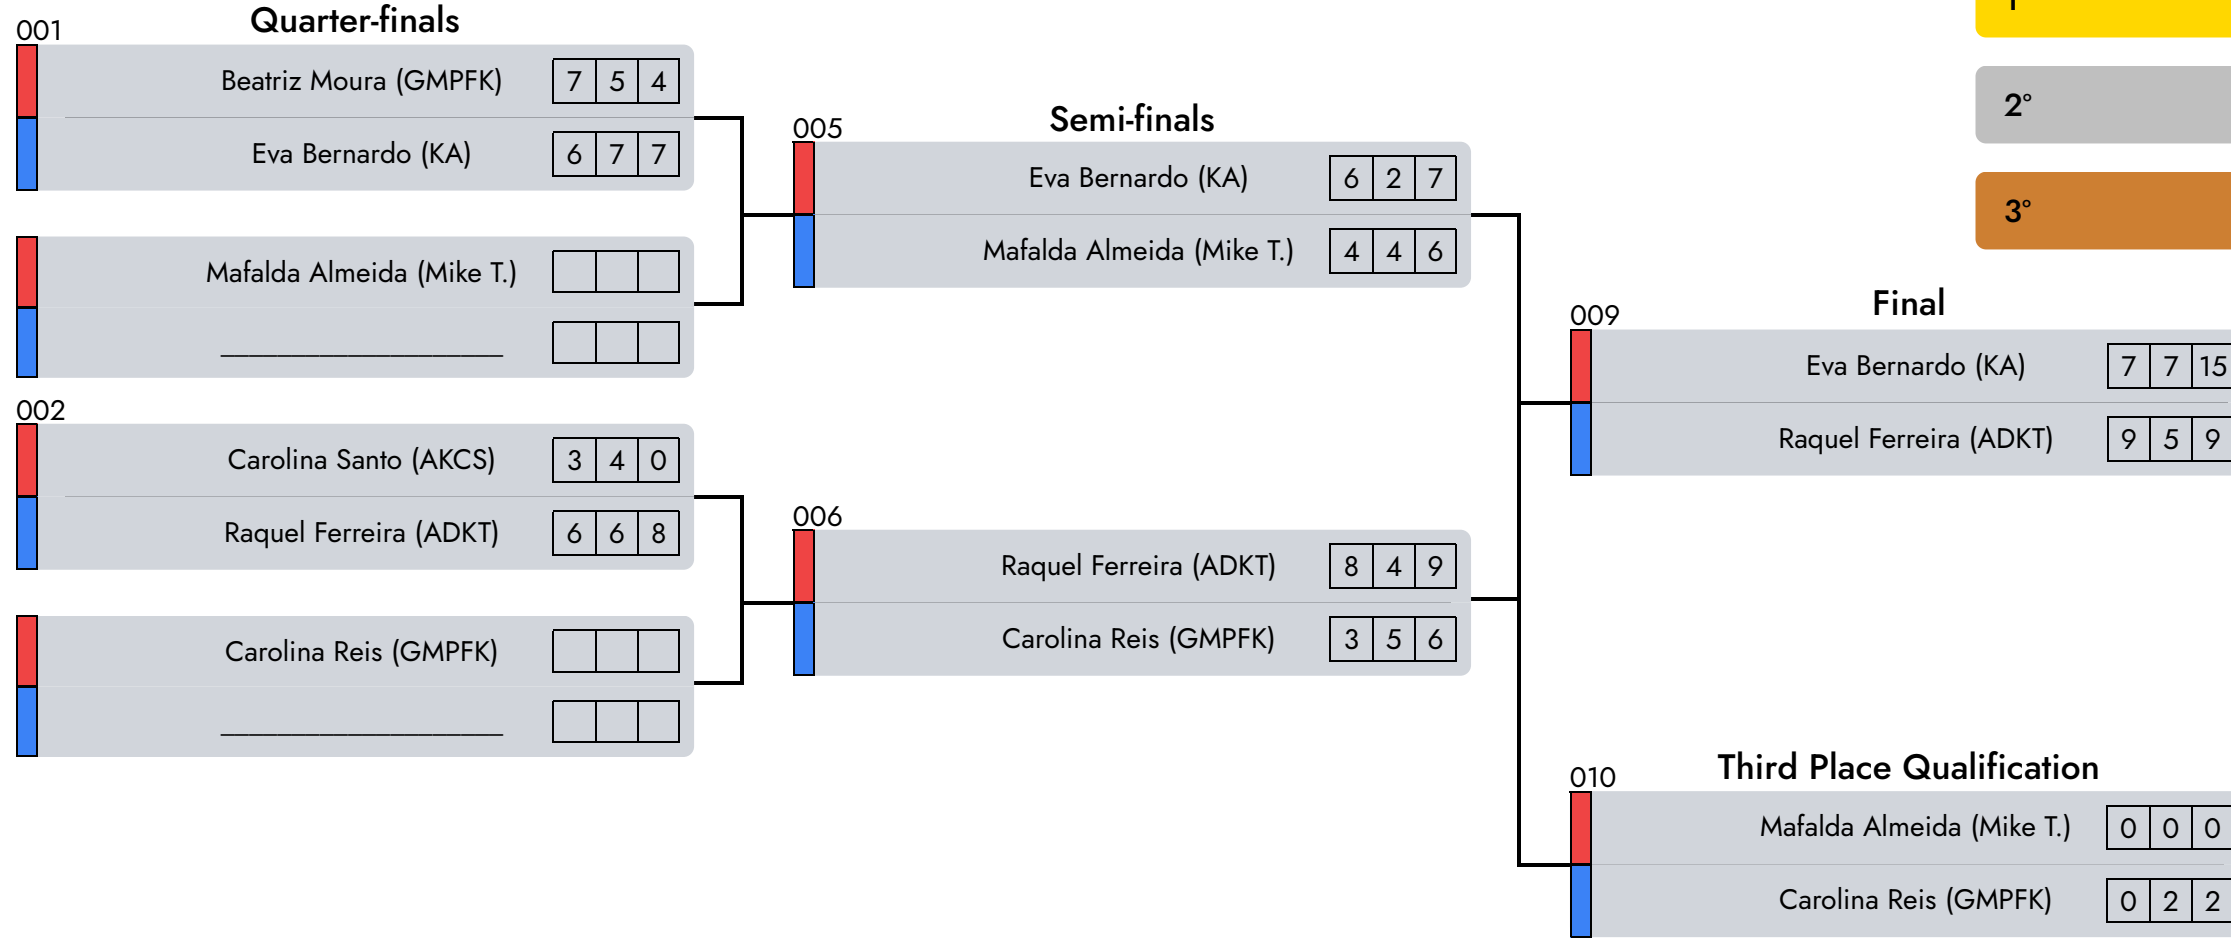

Rumble Kids | Fem. | 8/10 Years | -38 Kg

D1 - A8 - morning

- 1° Eva Bernardo (KA)
- 2° Raquel Ferreira (ADKT)
- 3° Carolina Reis (GMPFK)

_____
Judge 1   Central Referee   Judge 2