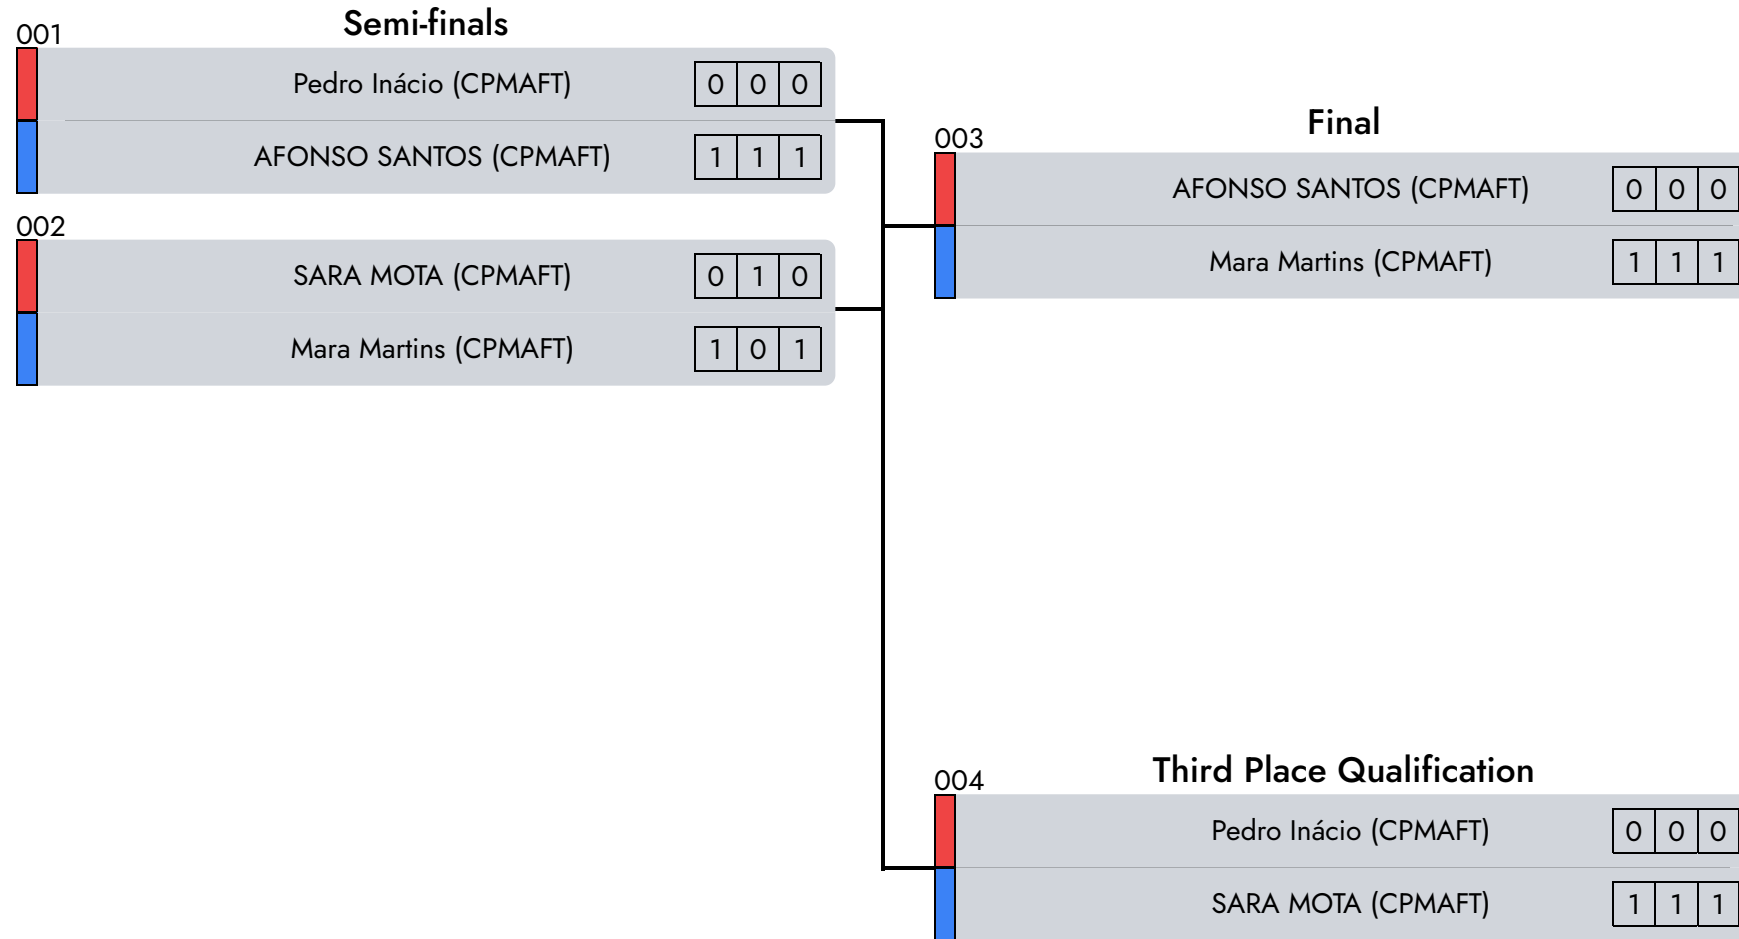

Defesa Pessoal | Masc. | 6/13 Years

D1 - A3 - morning

- 1° Mara Martins (CPMAFT)
- 2° AFONSO SANTOS (CPMAFT)
- 3° SARA MOTA (CPMAFT)

Judge 1

Central Referee

Judge 2