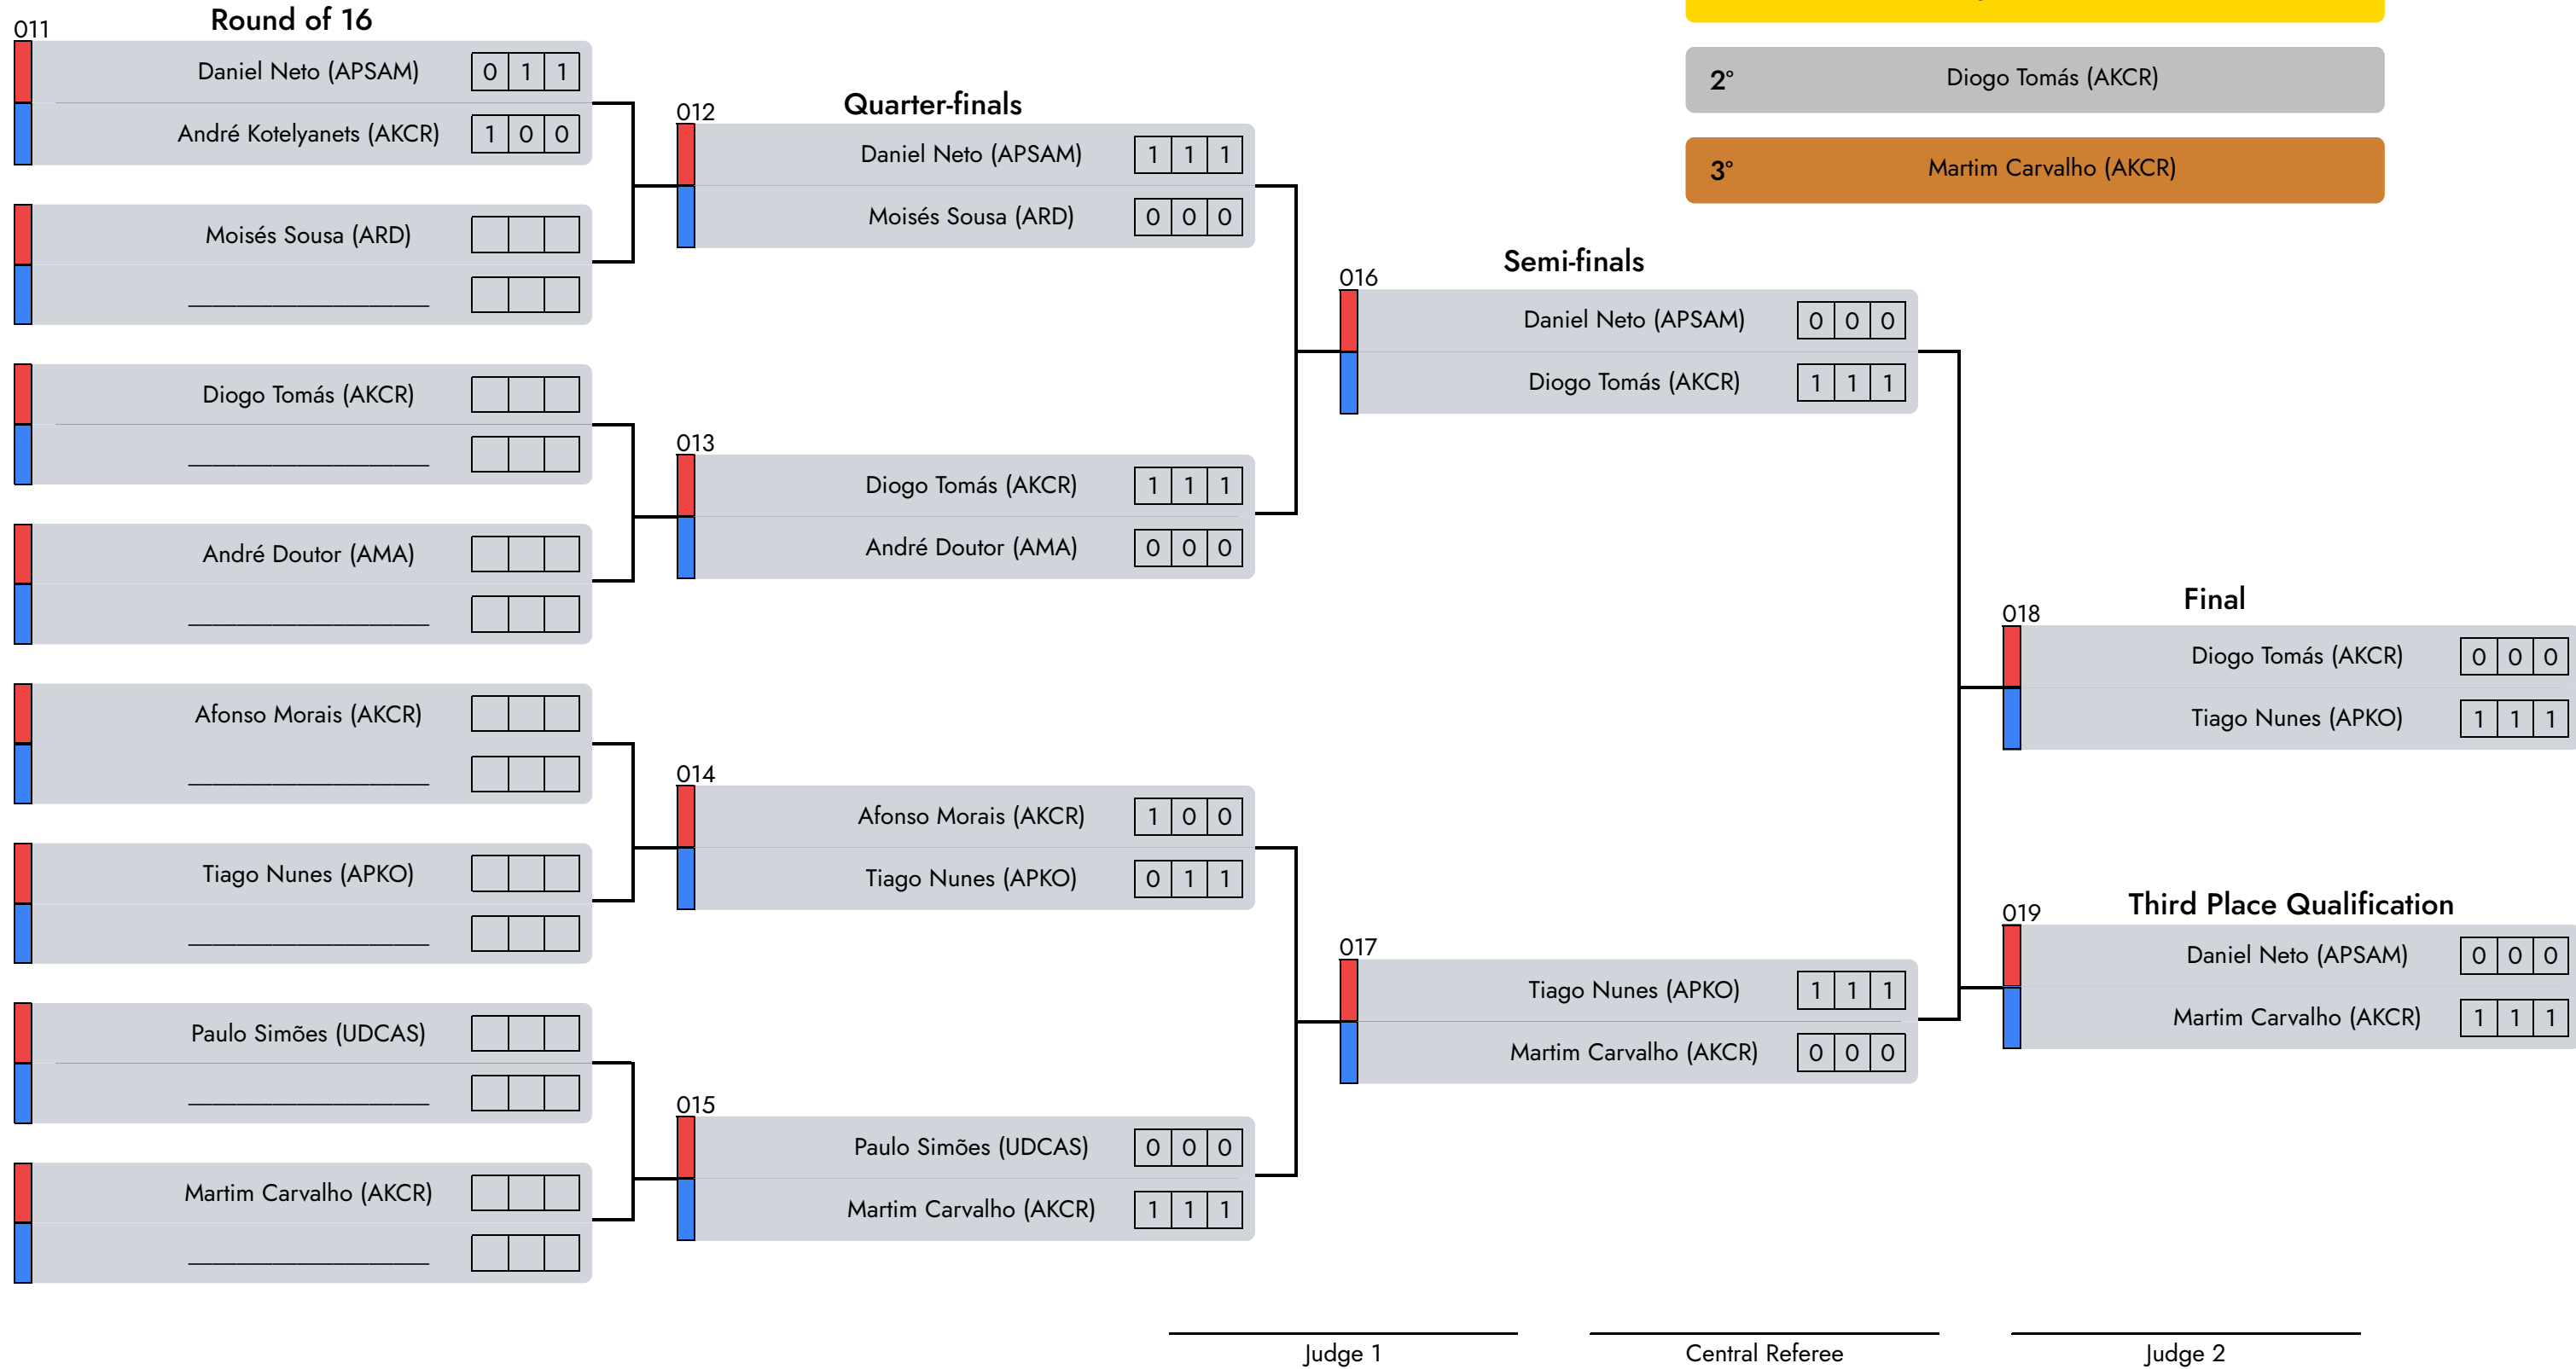

Formas Mão Vazia | Masc. | 16/17 Years

D2 - A7 - morning