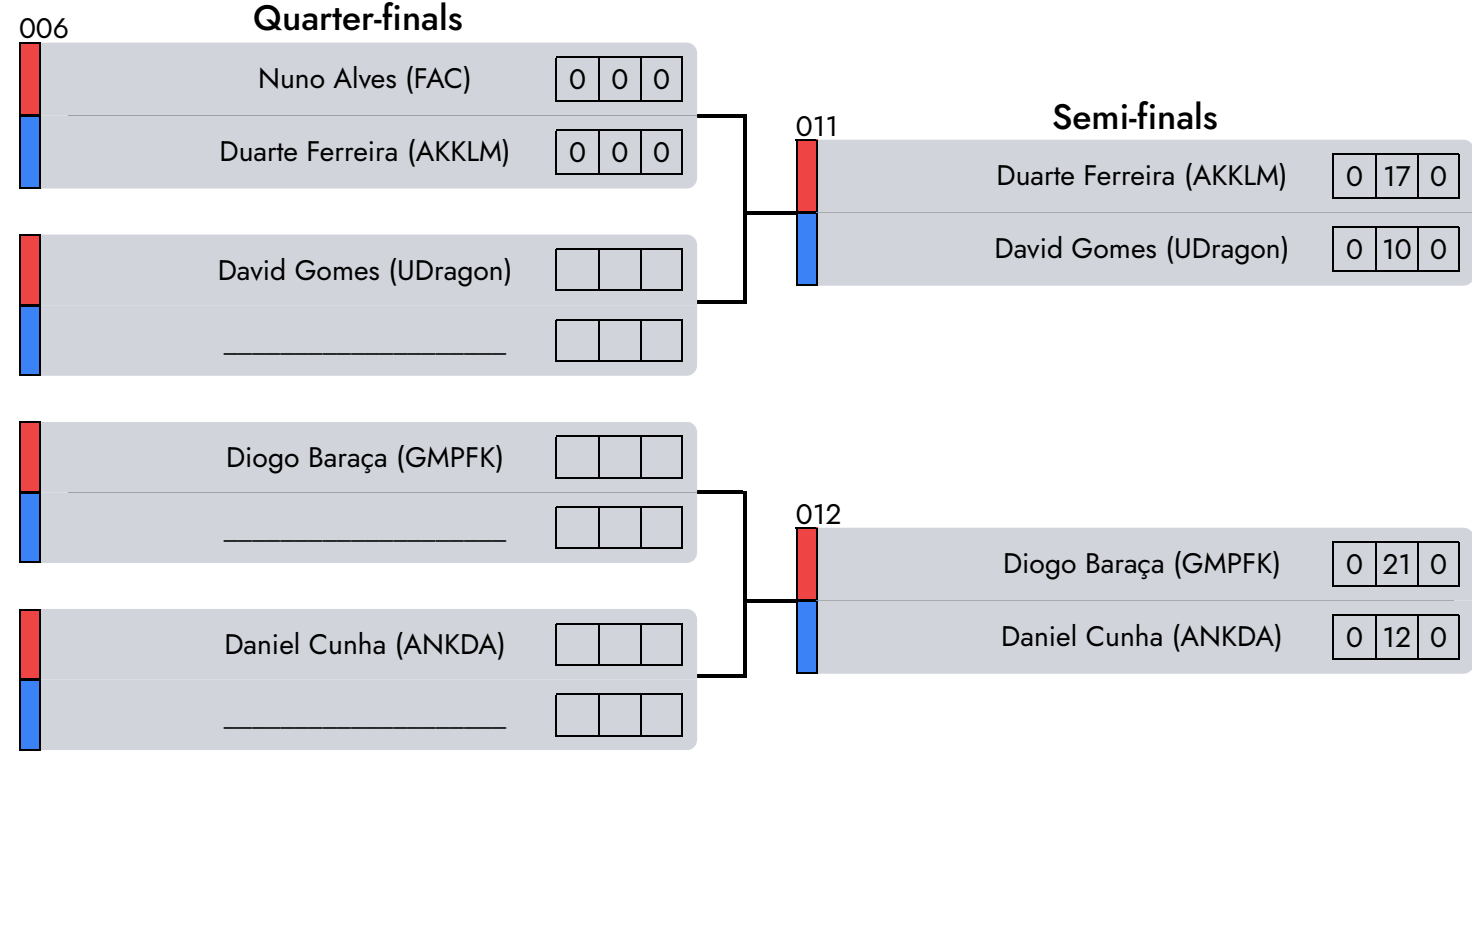

Judge 2

Light Kempo | Masc. | 16/18 Years | -68 Kg

D2 - A1 - afternoon

- 1° Diogo Baraça (GMPFK)
- 2° Duarte Ferreira (AKKLM)
- 3° Daniel Cunha (ANKDA)

Judge 1 Central Referee Judge 2

Semi Kempo | Fem. | 14/15 Years | -64 Kg