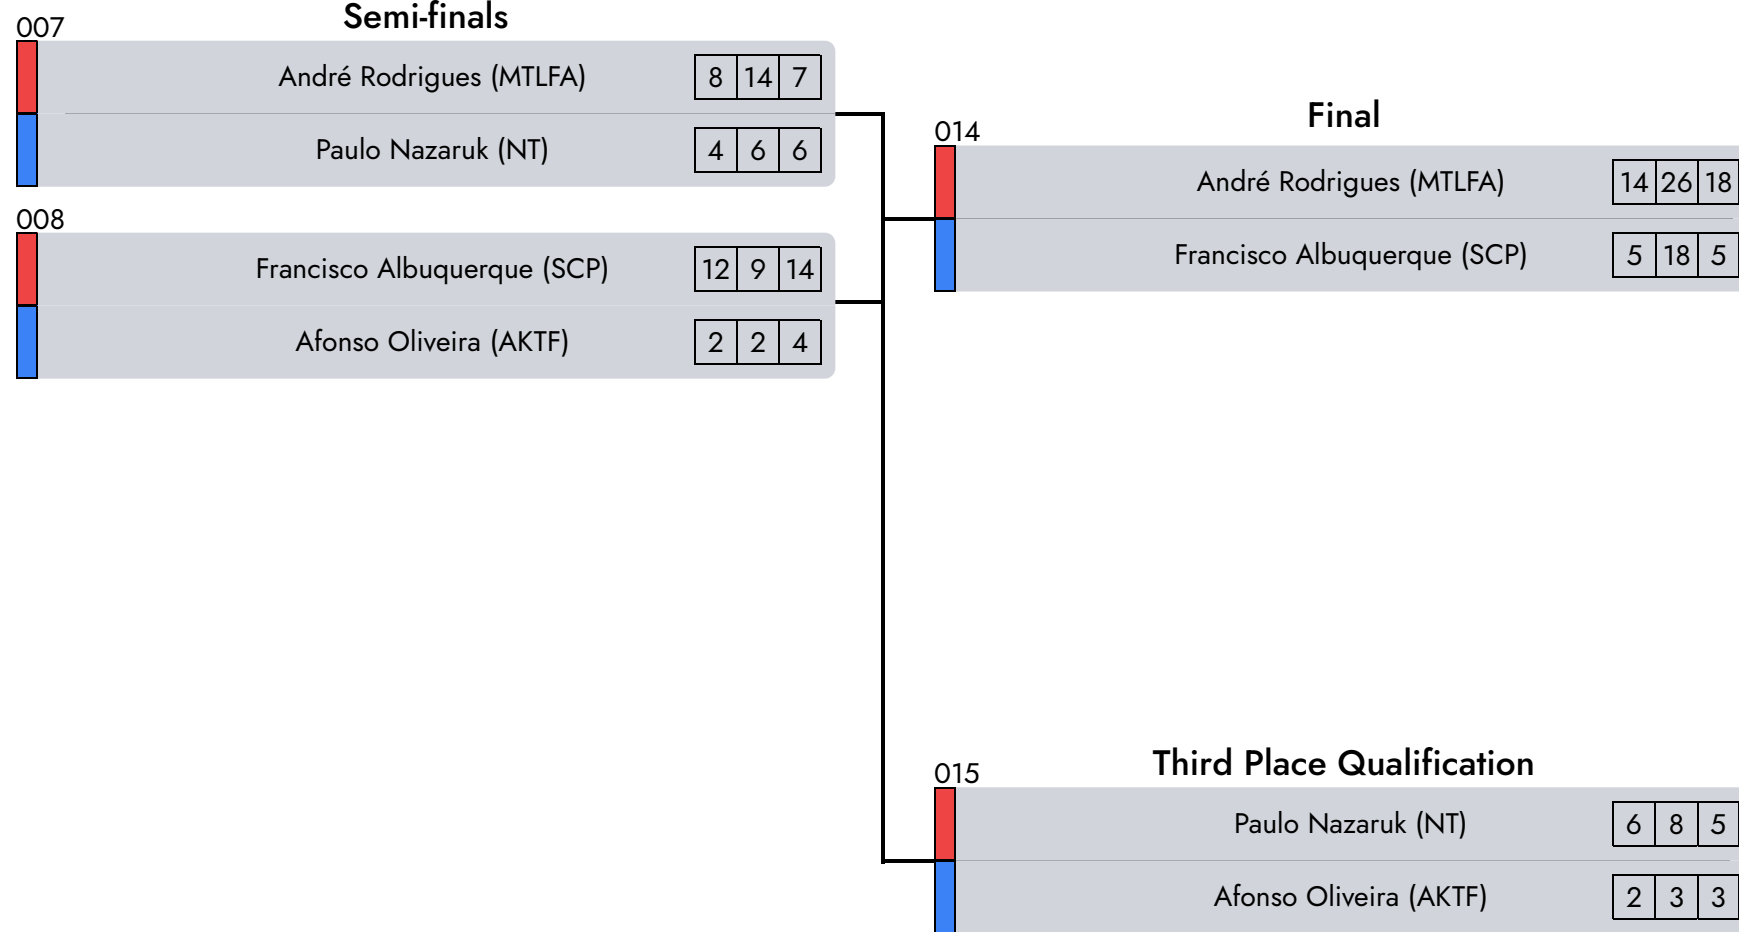

Rumble Kids | Masc. | 11/13 Years | -33 Kg

D1 - A3 - afternoon

- 1° André Rodrigues (MTLFA)
- 2° Francisco Albuquerque (SCP)
- 3° Paulo Nazaruk (NT)

1
Judge 1

2
Central Referee

3
Judge 2