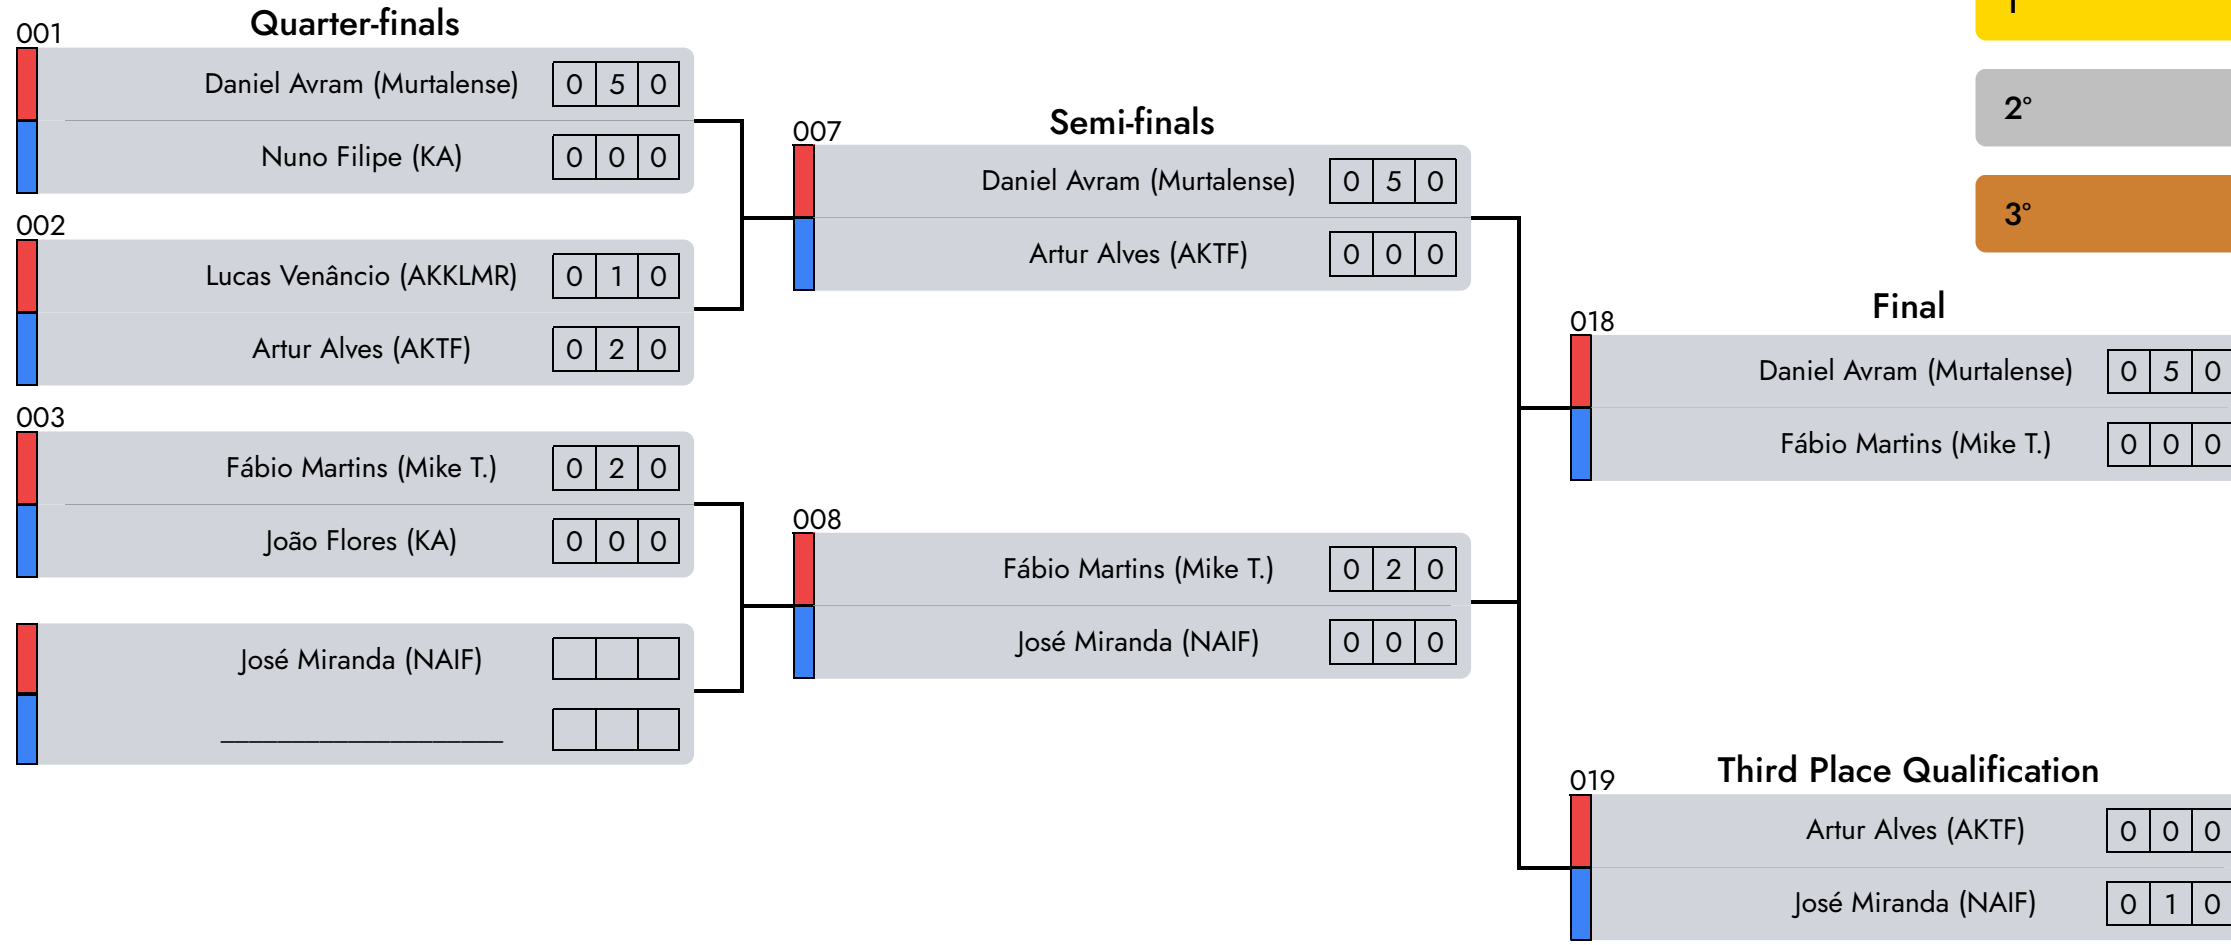

D2 - A1 - morning

1°	João Ribeiro (AKTF)
2°	Hugo Mendes (ARD)
3°	joao Ferreira (UDragon)

Judge 1

Central Referee

Judge 2

Semi Kempo | Masc. | 19/40 Years | -68 Kg

D2 - A1 - morning

Judge 1