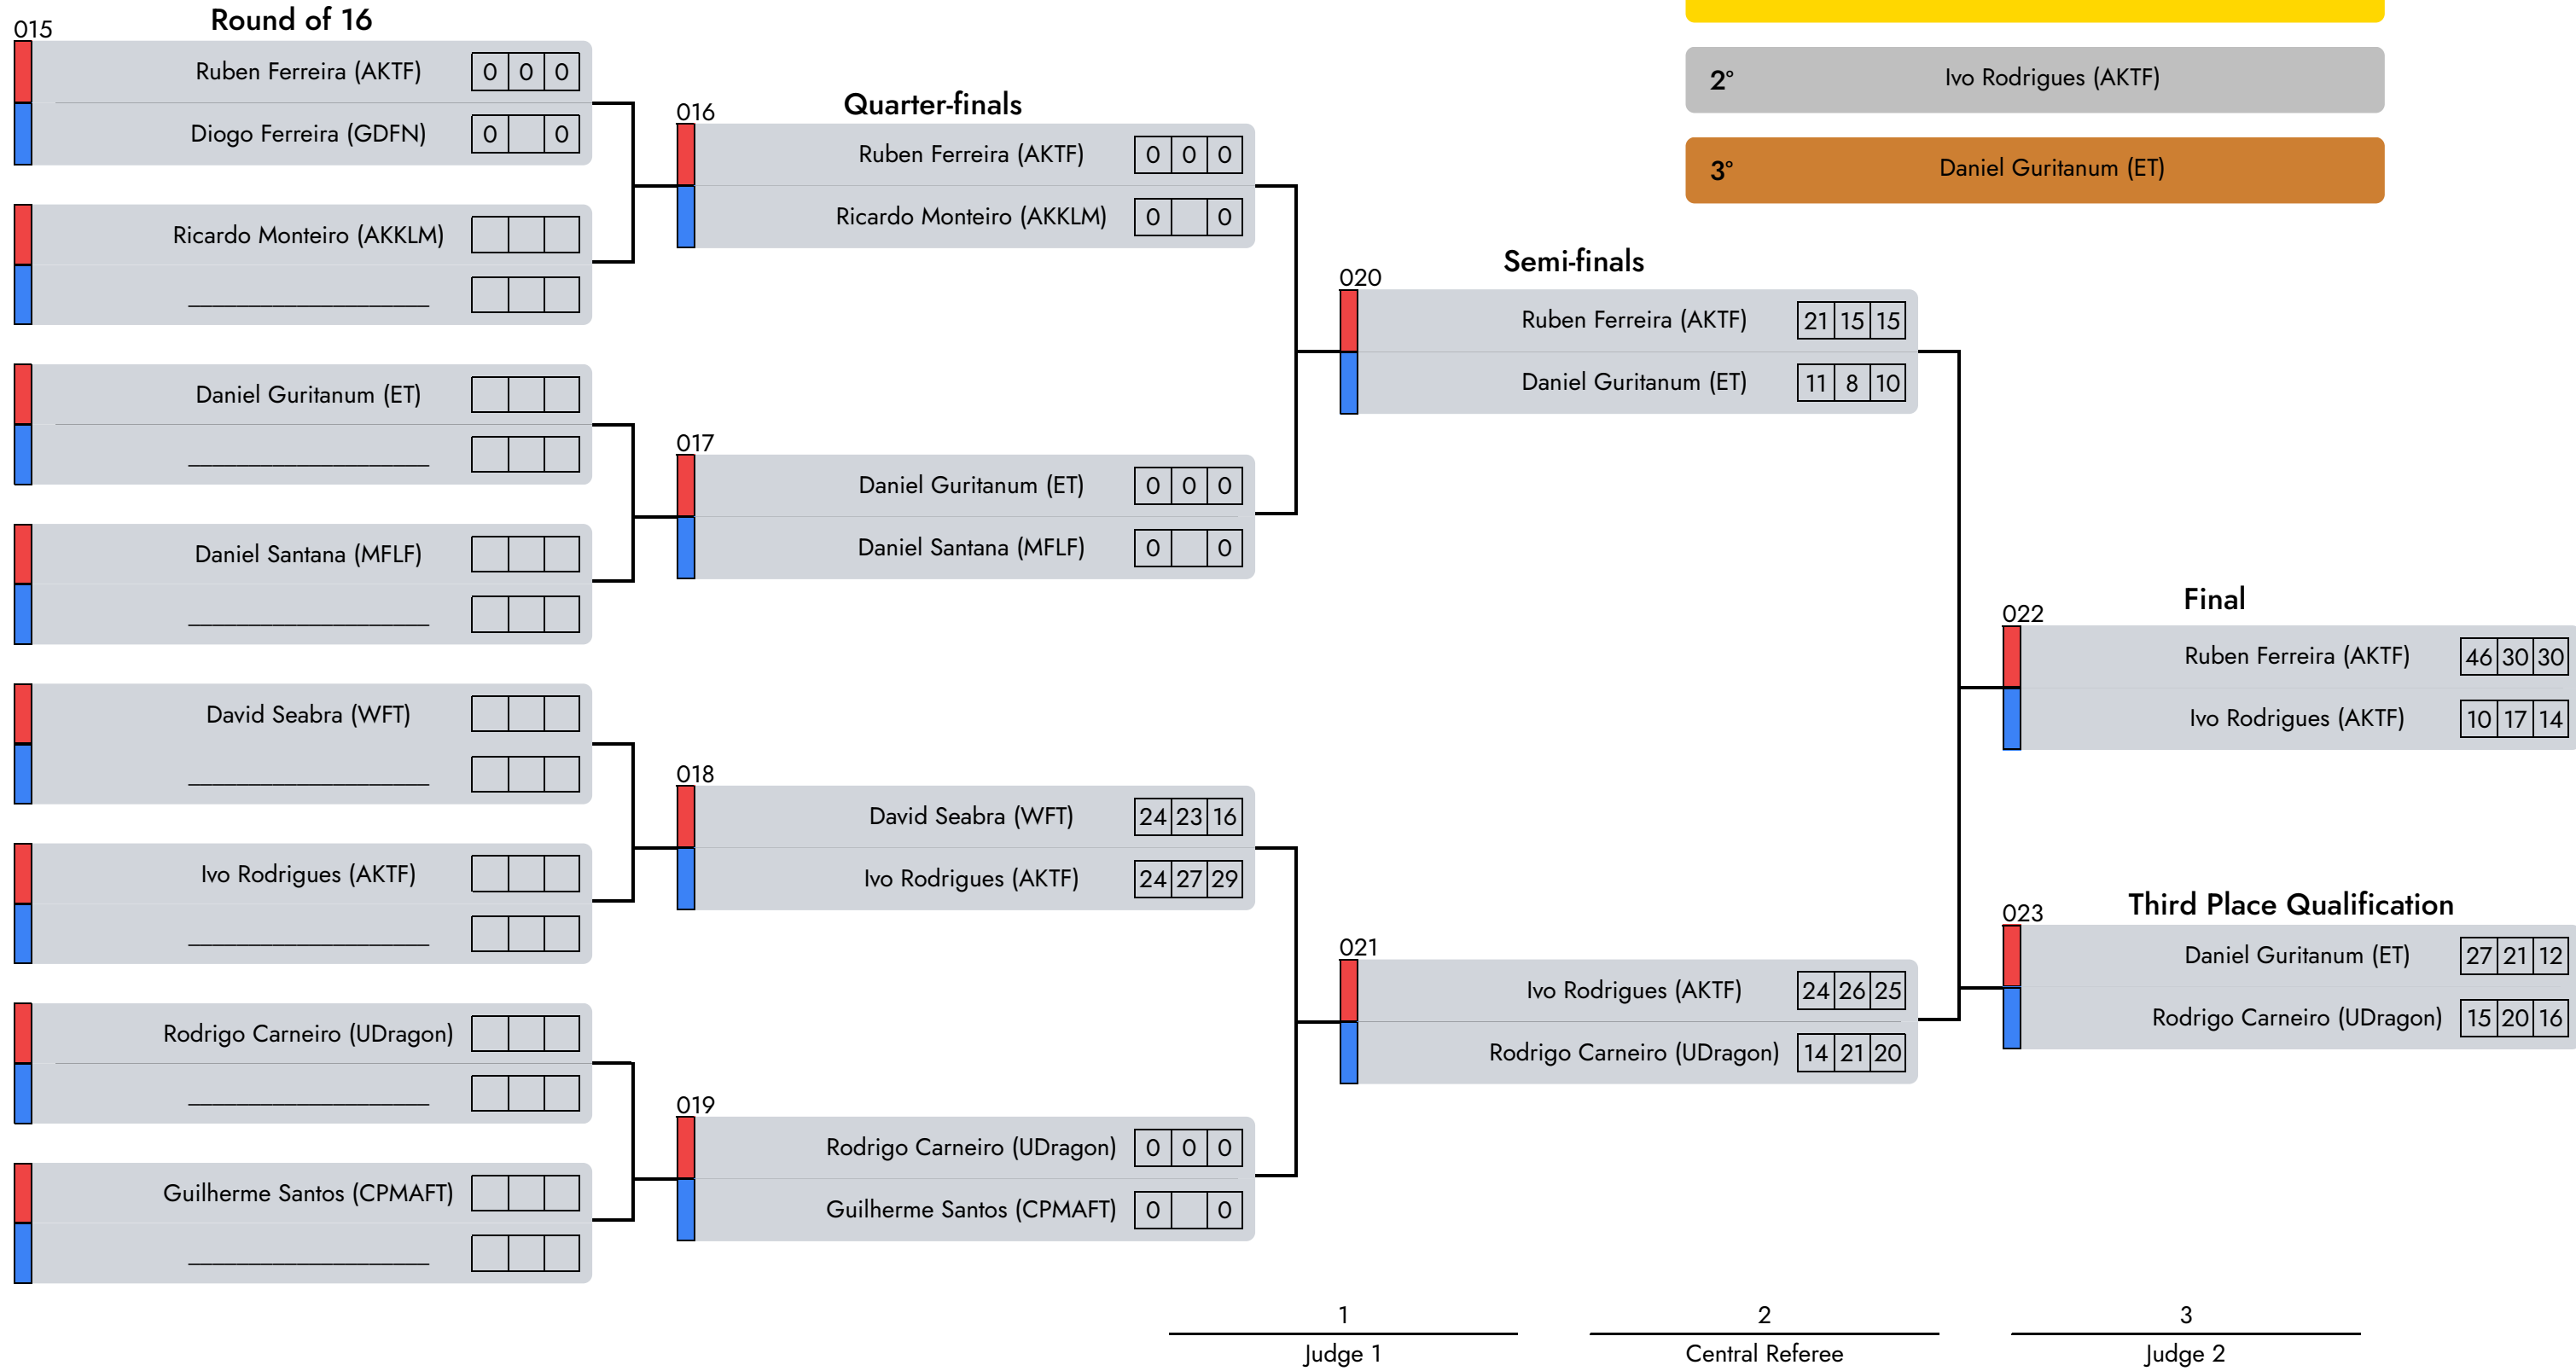

Light Kempo | Masc. | 16/18 Years | -63 Kg

D2 - A3 - afternoon

- 1° Ruben Ferreira (AKTF)
- 2° Ivo Rodrigues (AKTF)
- 3° Daniel Guritanum (ET)