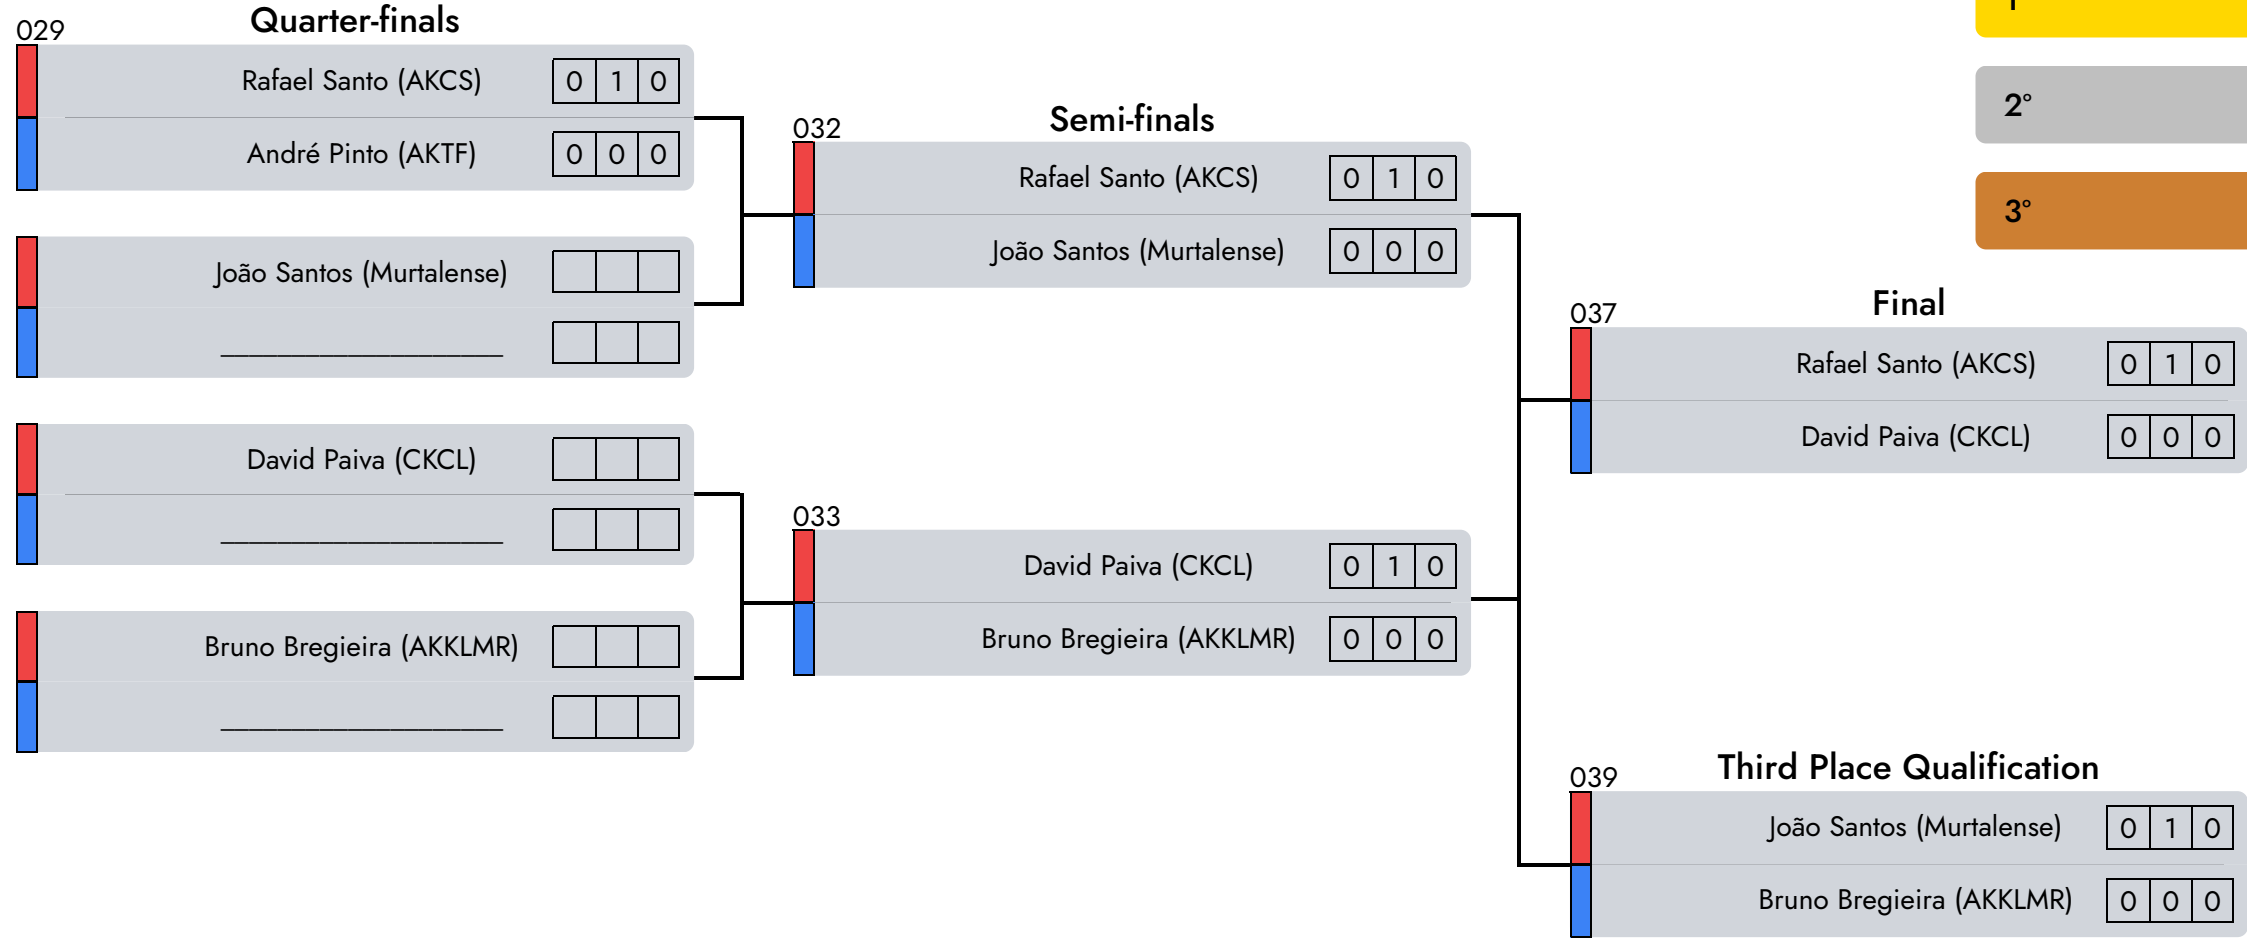

Light Kempo | Masc. | 14/15 Years | -58 Kg

D1 - A7 - afternoon

- 1° Rafael Santo (AKCS)
- 2° David Paiva (CKCL)
- 3° João Santos (Murtalense)

1
_____
Judge 1

2
_____
Central Referee

3
_____
Judge 2

Light Kempo | Masc. | 14/15 Years | -53 Kg

Final

036	João Pimentel (AKCCT)	0	0	0
	Afonso Ferreira (AKKLM)	0	1	0
038	Afonso Ferreira (AKKLM)	0	0	0
	Dinis Ferreira (UDragon)	0	0	0
040	Dinis Ferreira (UDragon)	0	0	0
	João Pimentel (AKCCT)	0	0	0

D1 - A7 - afternoon

1° Afonso Ferreira (AKKLM)

2° João Pimentel (AKCCT)

3° Dinis Ferreira (UDragon)

1

Judge 1

2

Central Referee

3

Judge 2