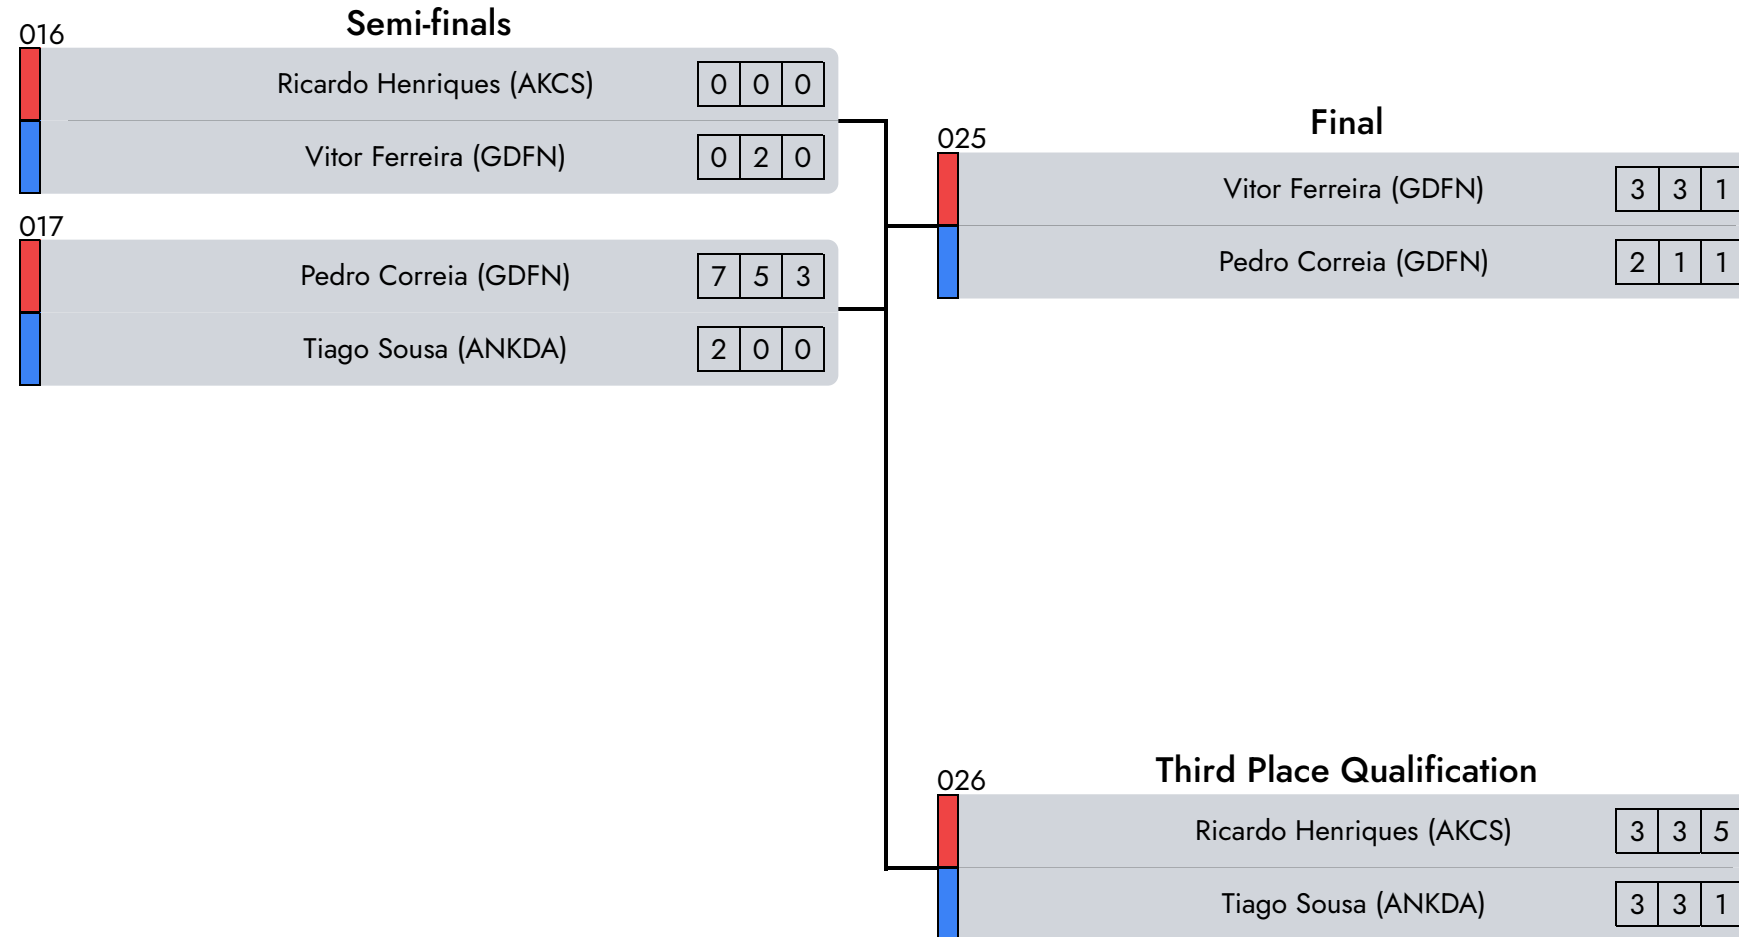

Judge 2

Light Kempo | Masc. | 19/40 Years | -88 Kg

D2 - A2 - morning

- 1° Marco Carvalho (AKKLMR)
- 2° Pedro Dias Correia (GDFN)
- 3° Diogo Santos (GMPFK)

1 Judge 1 2 Central Referee 3 Judge 2

Full Kempo | Masc. | 19/40 Years | -90 Kg