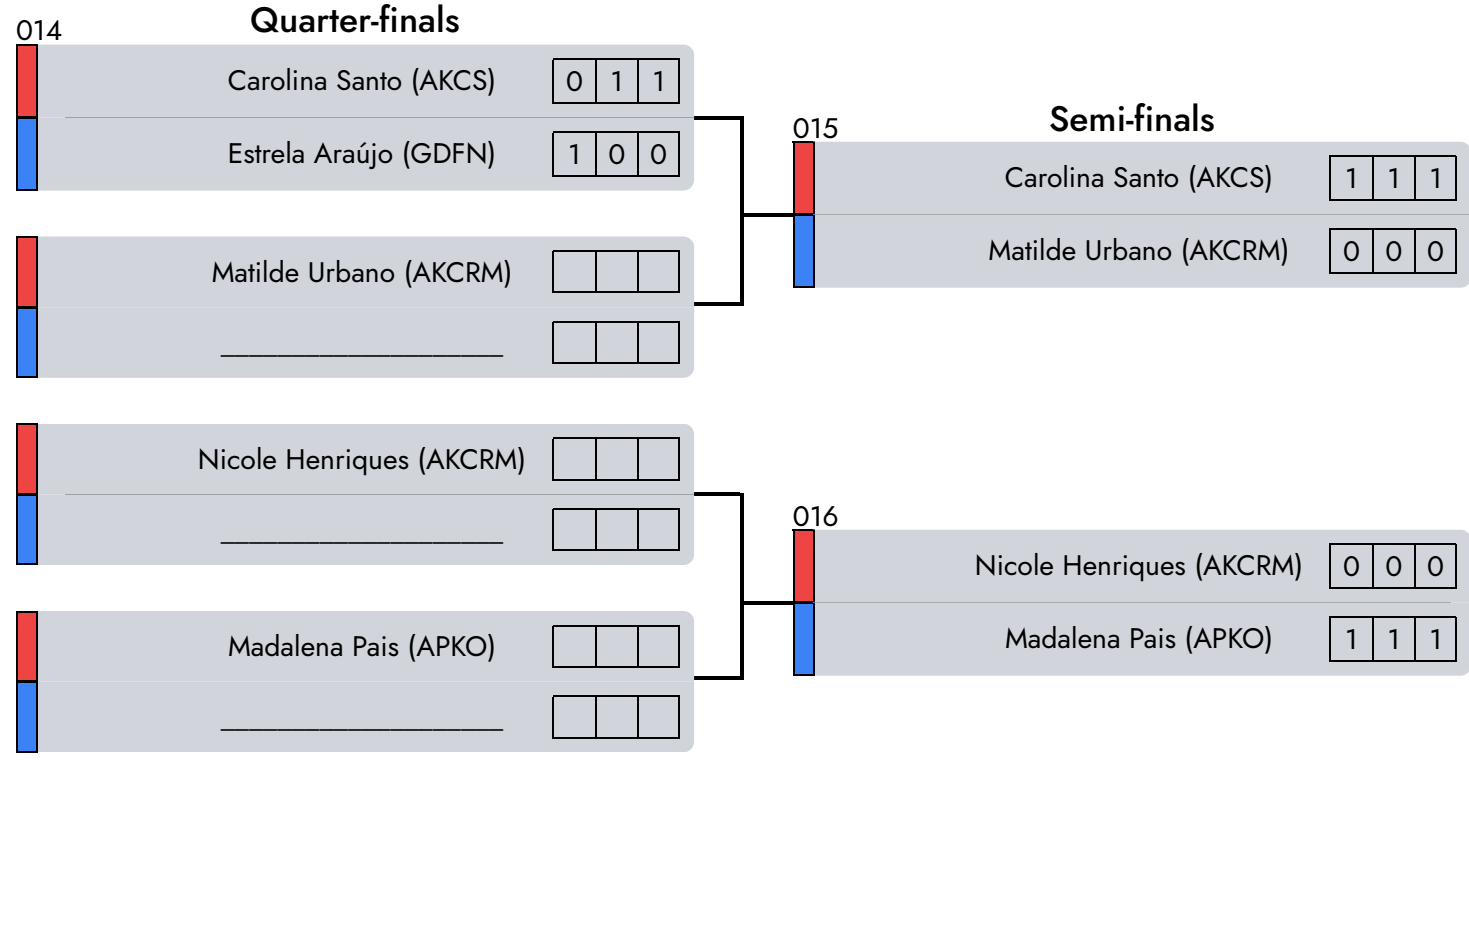

Formas c/ Armas | Fem. | 8/10 Years

D1 - A3 - morning

- 1° Madalena Pais (APKO)
- 2° Carolina Santo (AKCS)
- 3° Nicole Henriques (AKCRM)

1 Judge 1   2 Central Referee   3 Judge 2