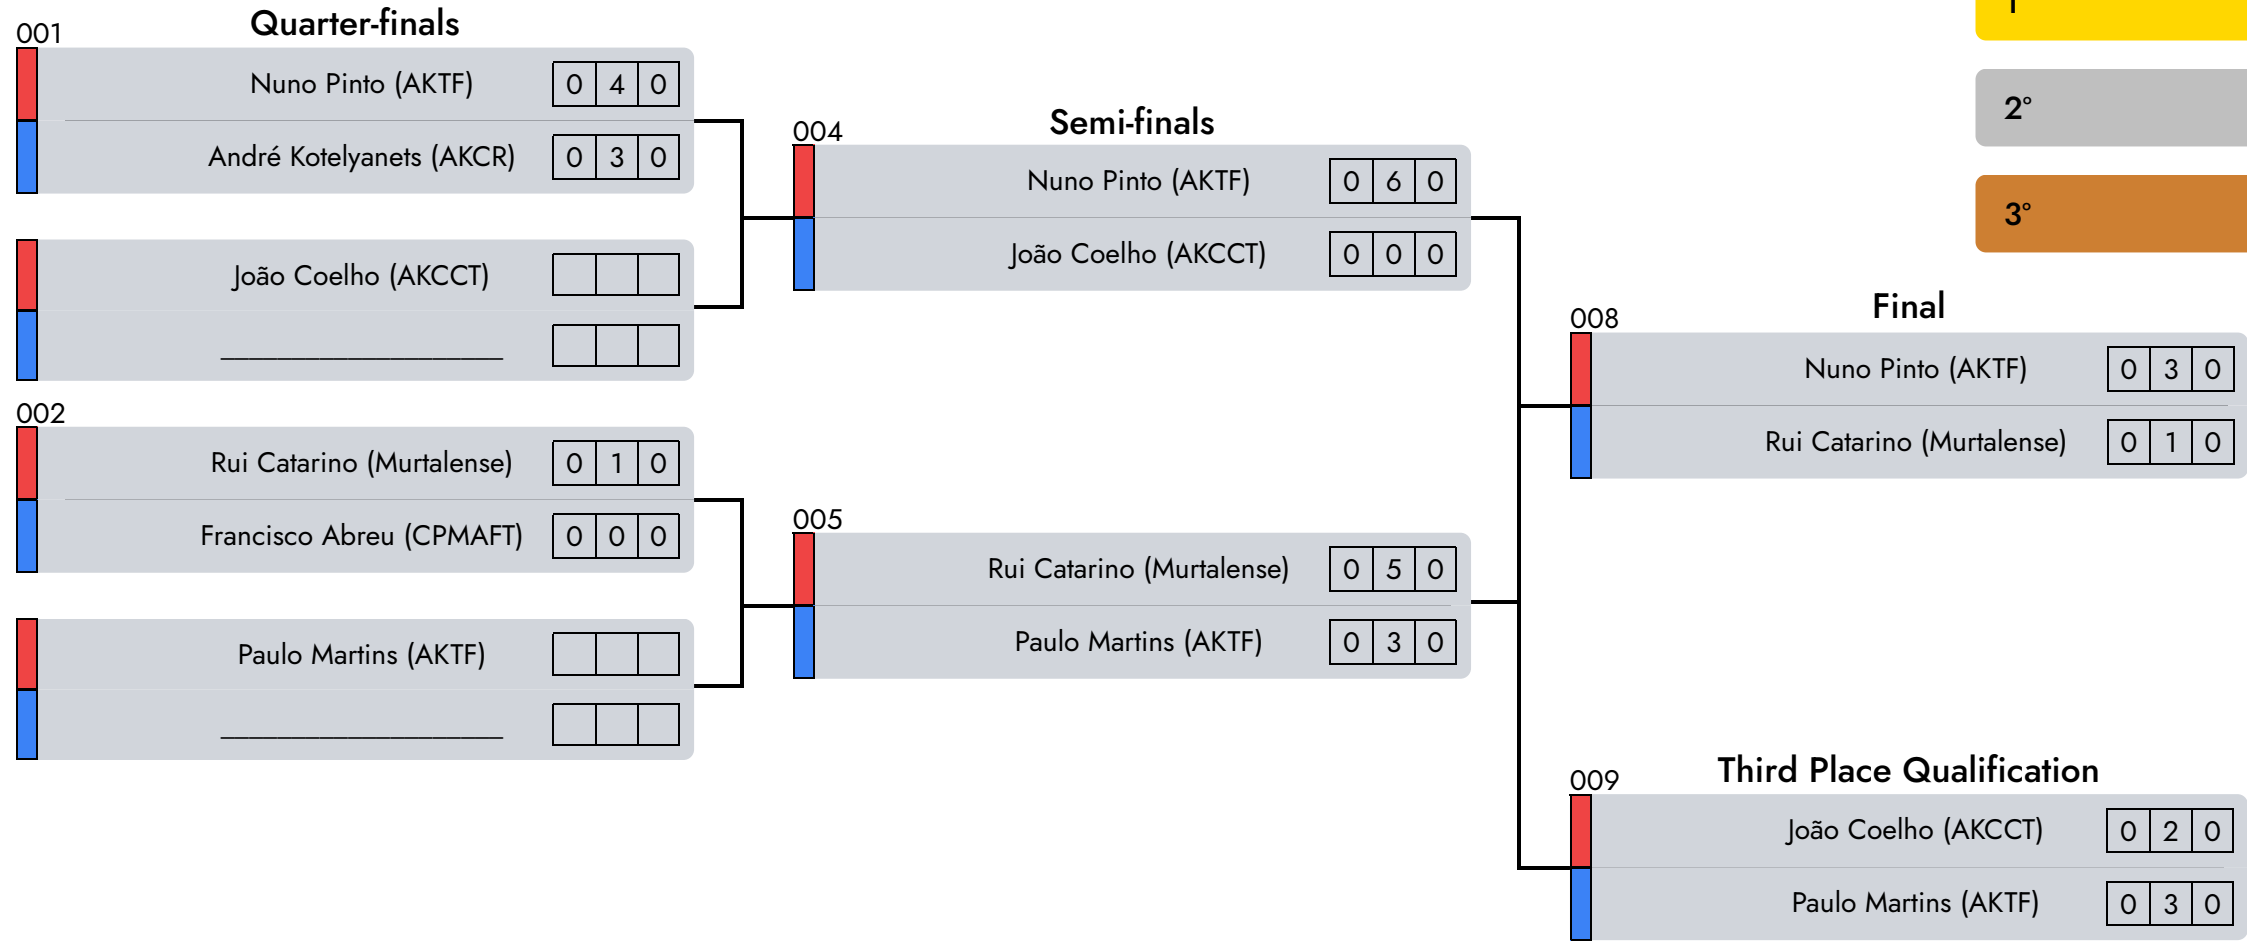

Semi Kempo | Masc. | 16/18 Years | -73 Kg

D2 - A4 - afternoon

- 1° Nuno Pinto (AKTF)
- 2° Rui Catarino (Murtalense)
- 3° Paulo Martins (AKTF)

Crespo
Judge 1

Lennart
Central Referee

Beatriz
Judge 2