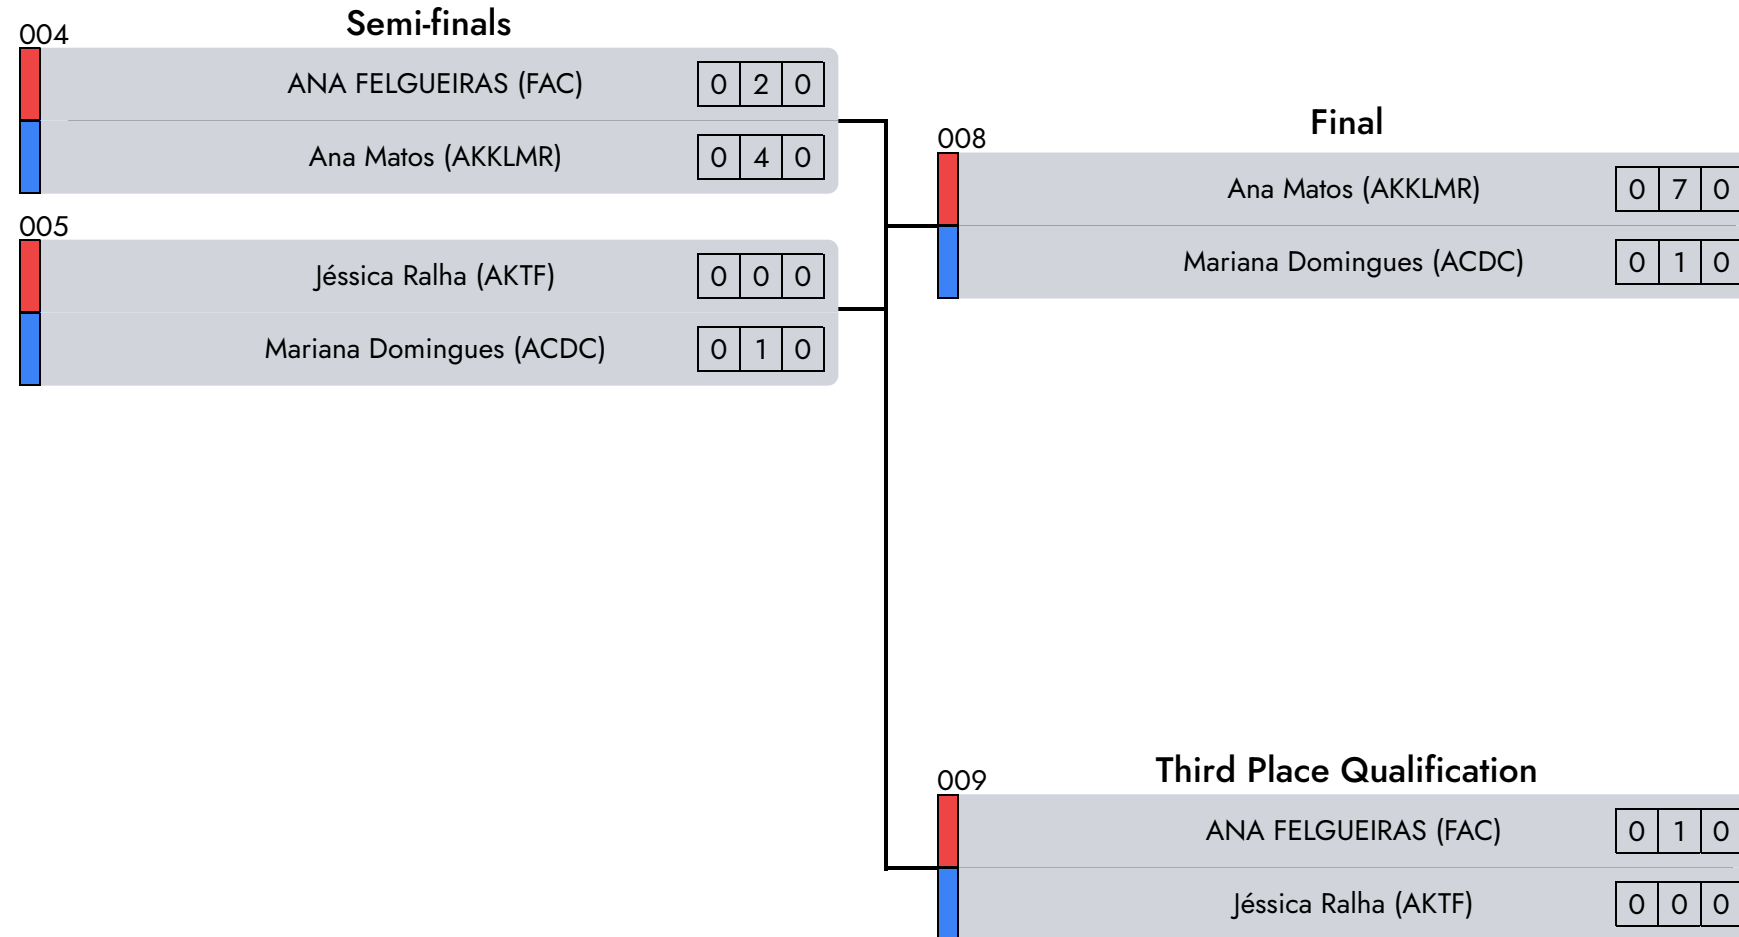

Judge 1

Central Referee

Judge 2

Semi Kempo | Fem. | 19/35 Years | -62 Kg

D2 - A4 - morning

- 1° Ana Beatriz Matos (AKKLMR)
- 2° Mariana Domingues (ACDC)
- 3° ANA FELGUEIRAS (FAC)

Crespo
Judge 1

Lennart
Central Referee