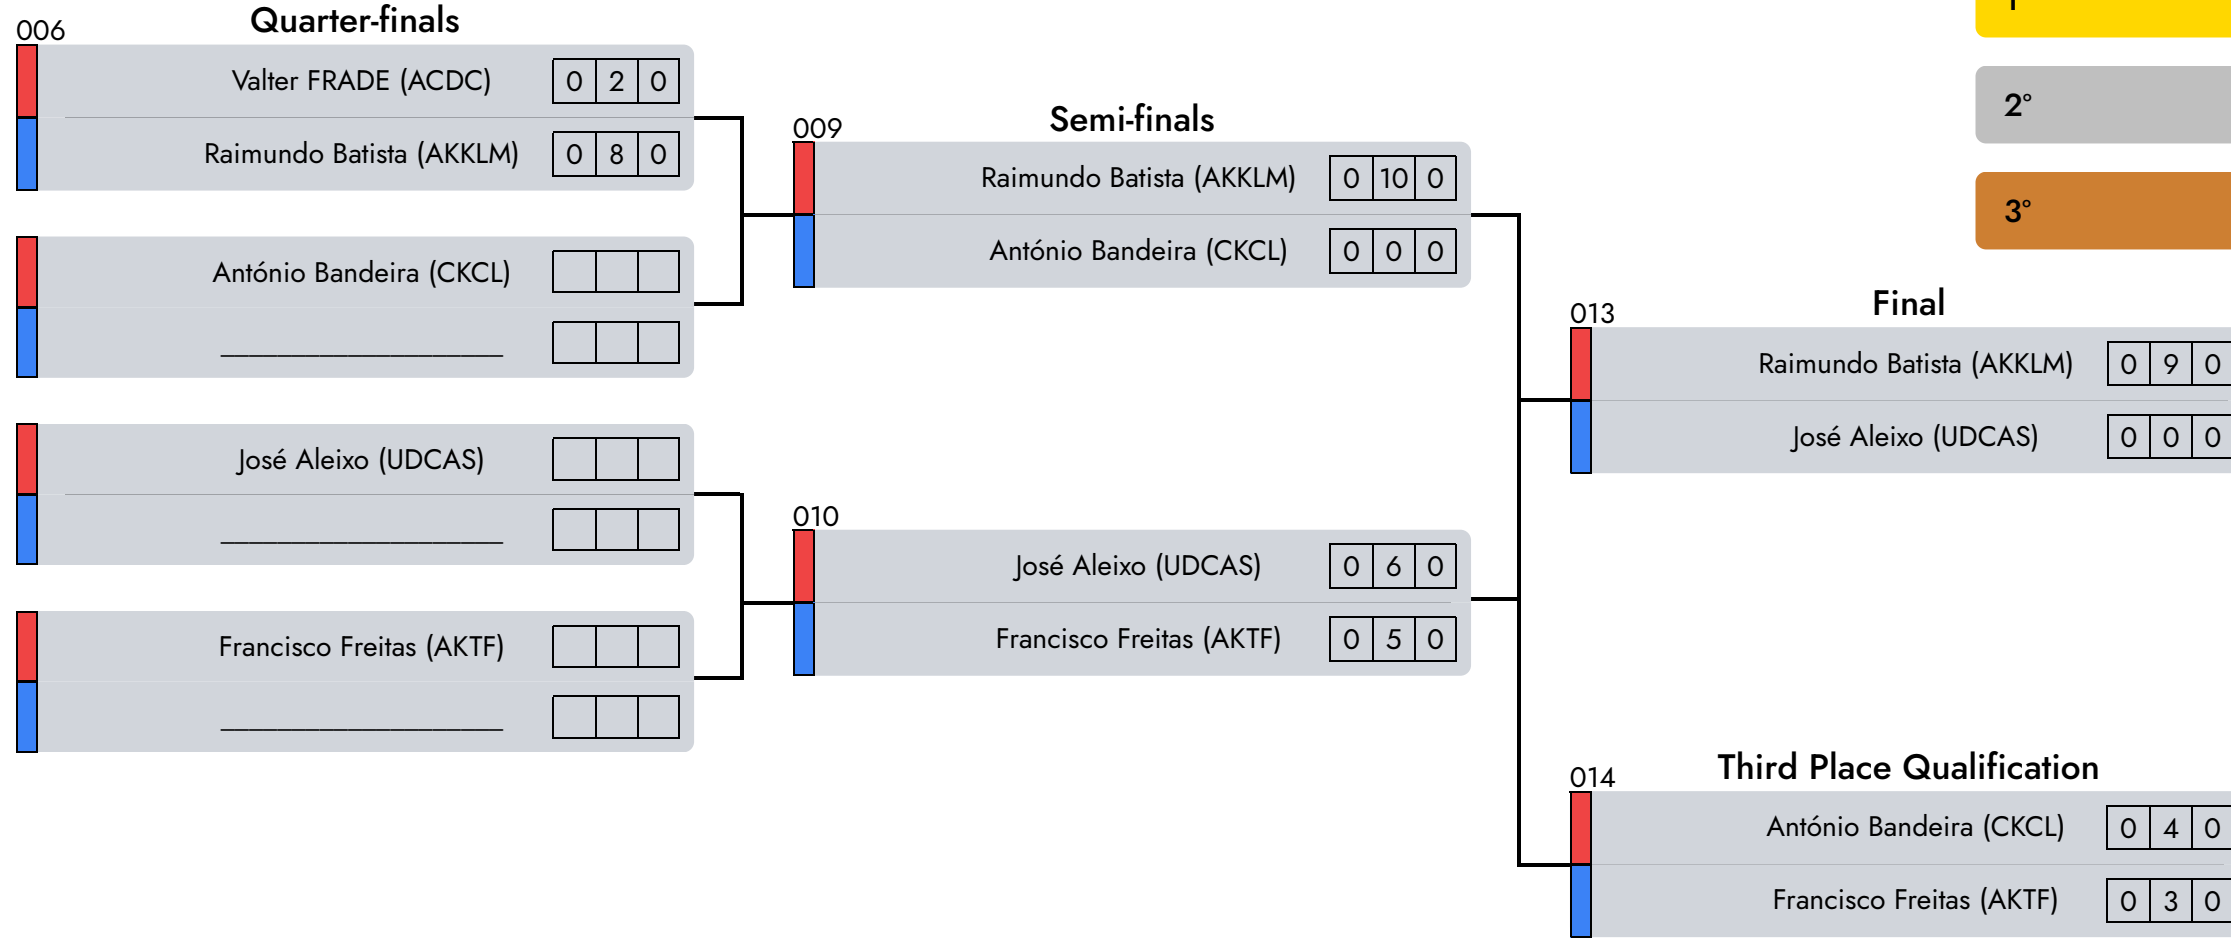

2

 Central Referee

3

 Judge 2

Semi Kempo | Masc. | 41/50 Years | -73 Kg

D2 - A3 - afternoon

- 1° Raimundo Batista (AKKLM)
- 2° José Aleixo (UDCAS)
- 3° António Bandeira (CKCL)

1 Judge 1 2 Central Referee 3 Judge 2