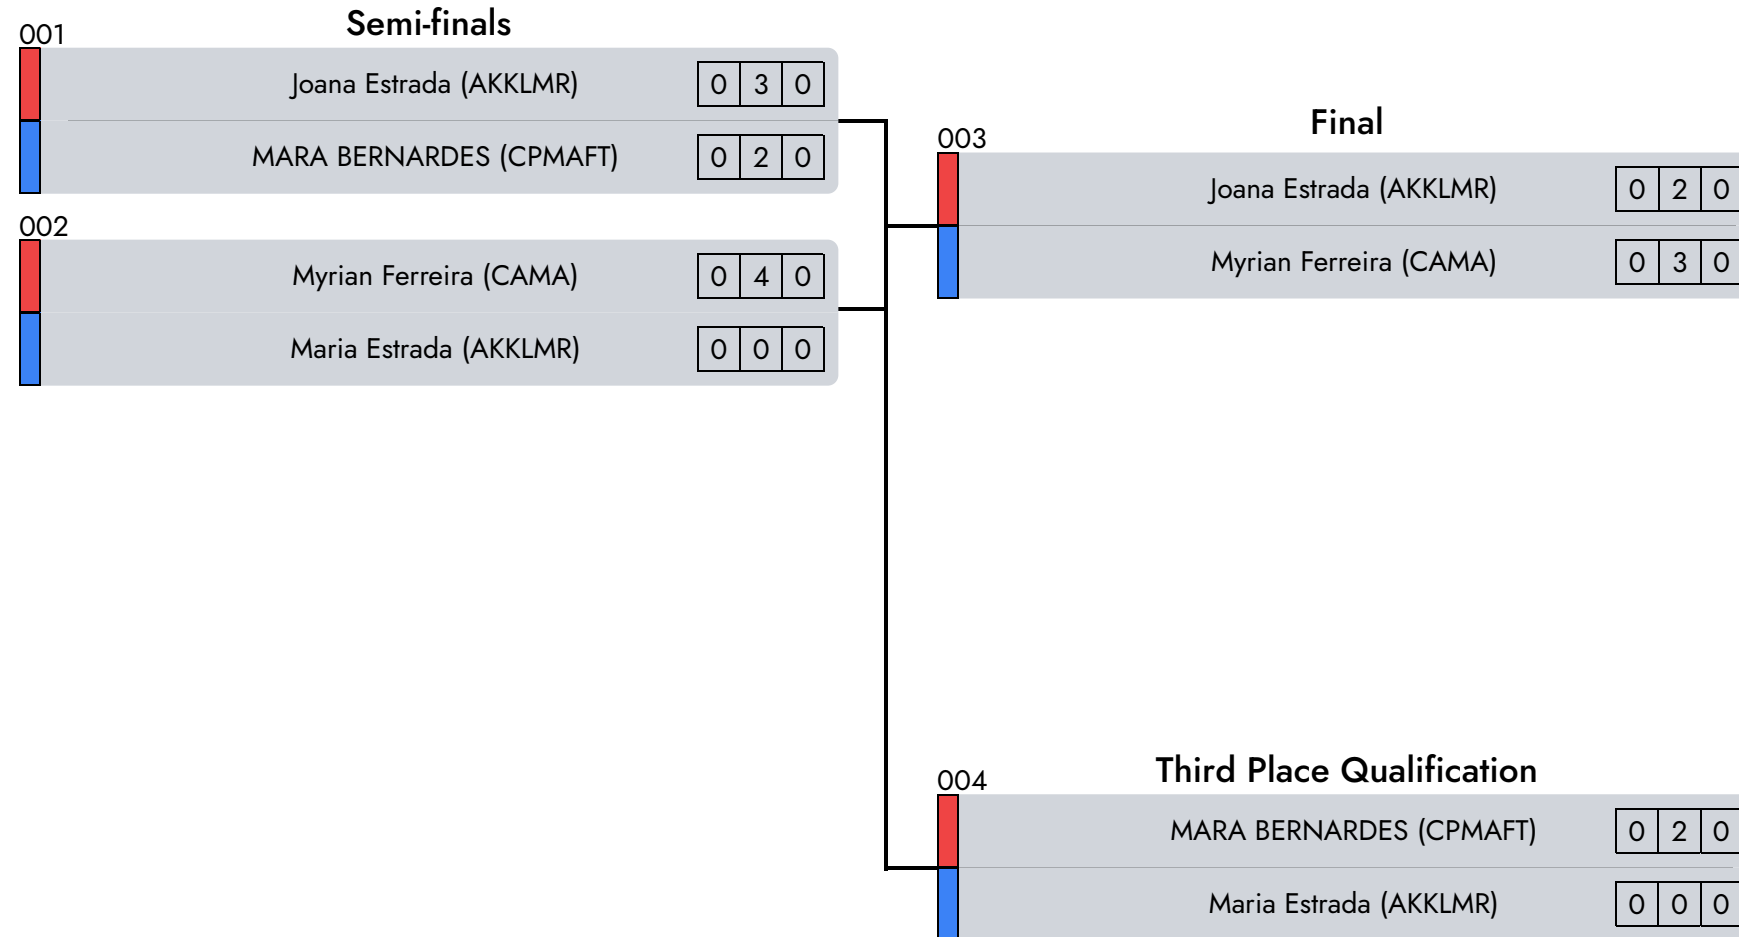

Semi Kempo | Fem. | 16/18 Years | +72 Kg

D2 - A8 - afternoon

- 1° Myrian Silva Ferreira (CAMA)
- 2° Joana Estrada (AKKLMR)
- 3° MARA BERNARDES (CPMAFT)

VIRGINIA
Judge 1

LEONARDO
Central Referee

MARIO
Judge 2