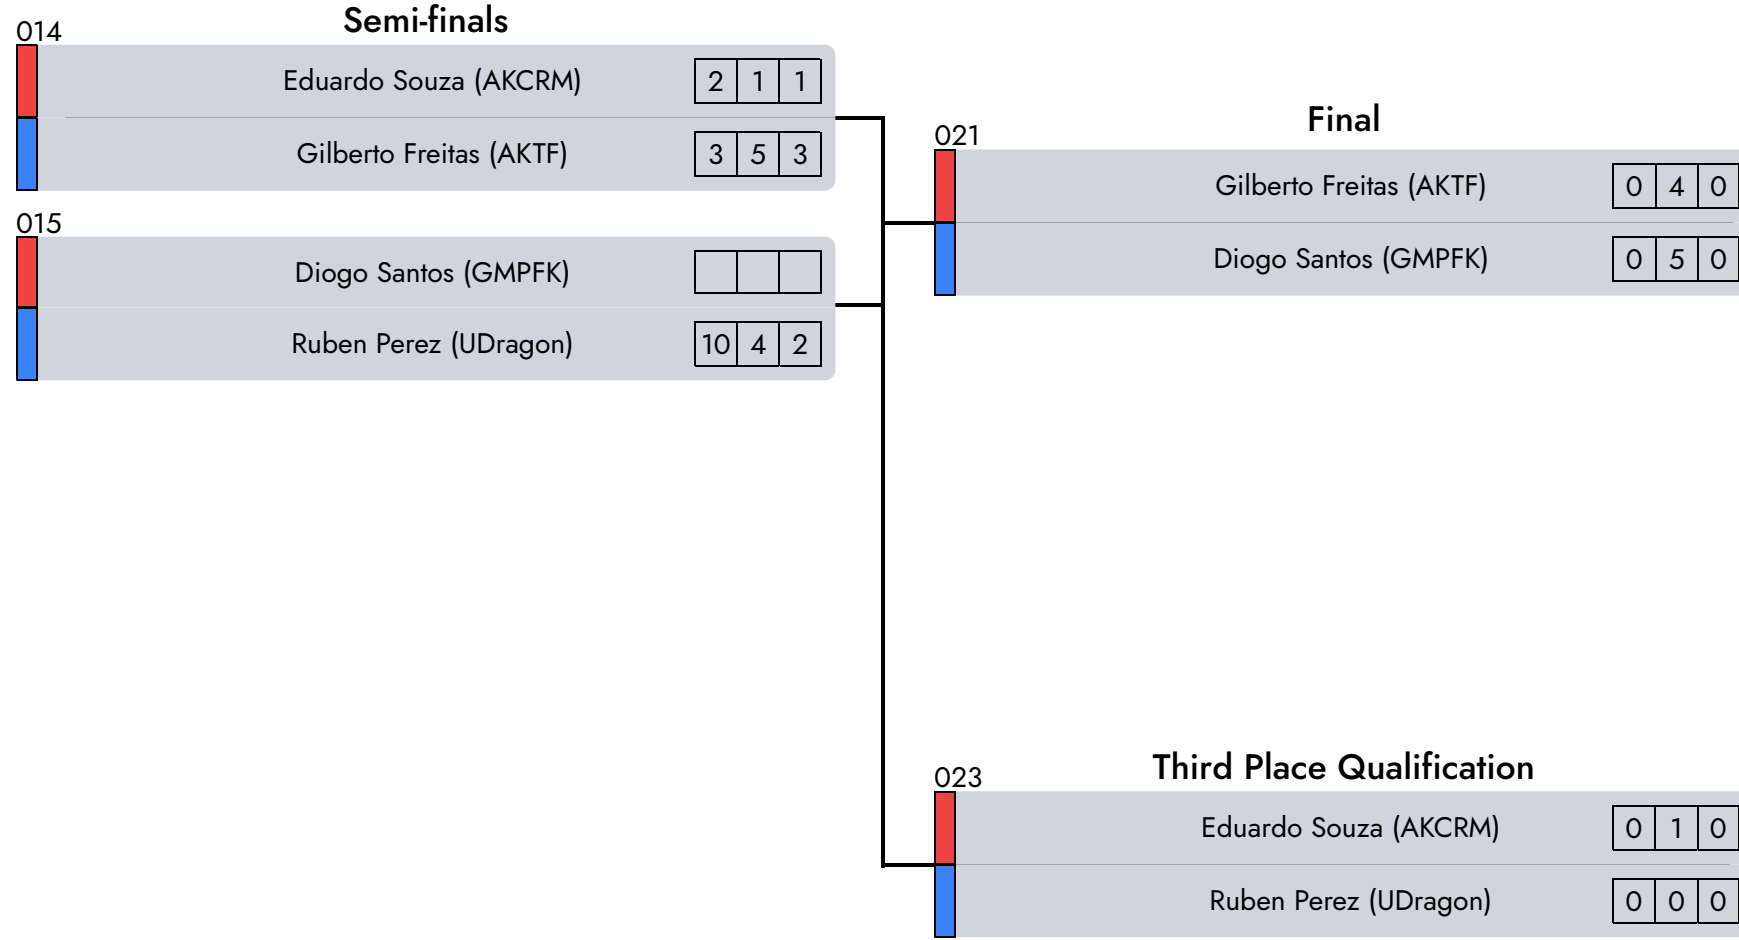

Full Kempo | Masc. | 19/40 Years | -85 Kg

D2 - A8 - morning

- 1° Gilberto Freitas (AKTF)
- 2° Diogo Santos (GMPFK)
- 3° Eduardo Souza (AKCRM)

Judge 1   mario
Central Referee   Judge 2