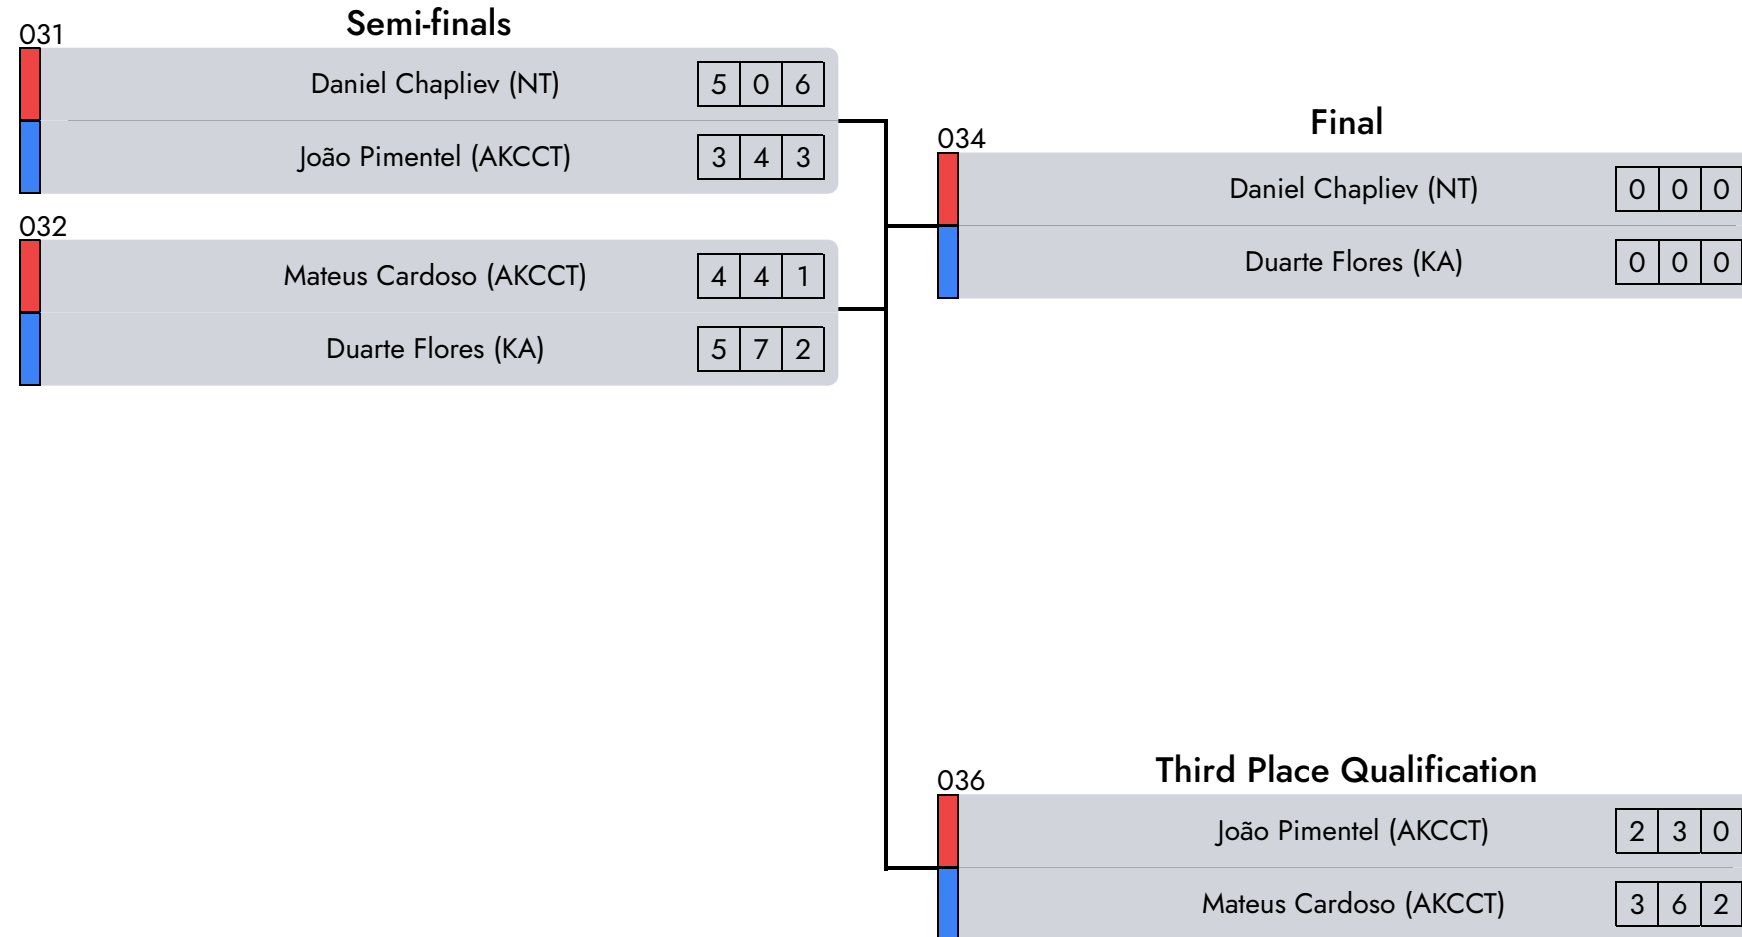

Full Kempo | Masc. | 14/15 Years | -53 Kg

D1 - A8 - afternoon

- 1° Duarte Flores (KA)
- 2° Daniel Chapliev (NT)
- 3° Mateus Cardoso (AKCCT)

Judge 1

Central Referee

Judge 2

Full Kempo | Masc. | 14/15 Years | -58 Kg

Final

033	Rafael Santo (AKCS)	0	2	0
	João Santos (Murtalense)	0	0	0
035	João Santos (Murtalense)	4	0	3
	André Pinto (AKTF)	6	15	6
037	André Pinto (AKTF)	0	4	0
	Rafael Santo (AKCS)	0	3	0

D1 - A8 - afternoon

1°	André Pinto (AKTF)
2°	Rafael Santo (AKCS)
3°	João Santos (Murtalense)

Judge 1

Central Referee

Judge 2