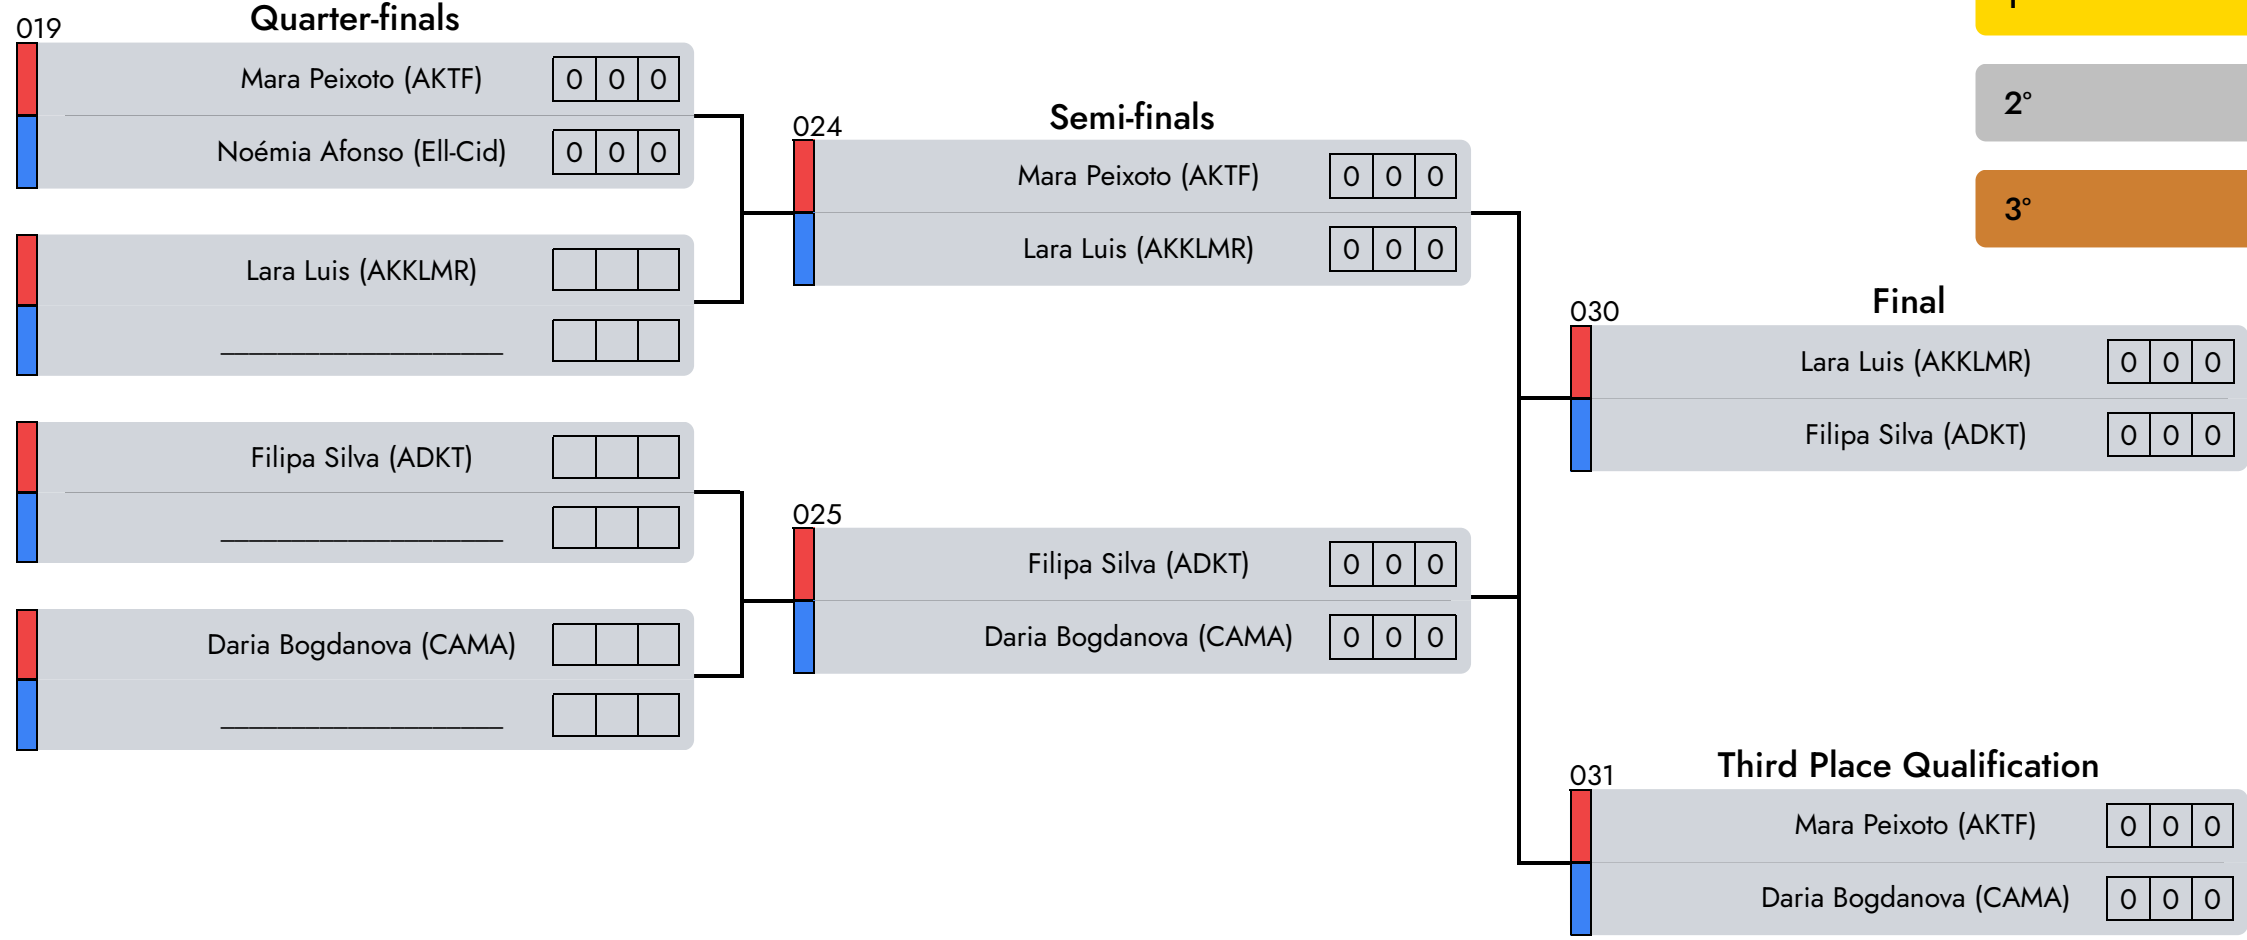

Semi Kempo | Fem. | 14/15 Years | -64 Kg

D1 - A6 - afternoon

- **1°** Lara Luis (AKKLMR)
- **2°** Filipa Silva (ADKT)
- **3°** Mara Peixoto (AKTF)

_____
Judge 1   Central Referee   Judge 2