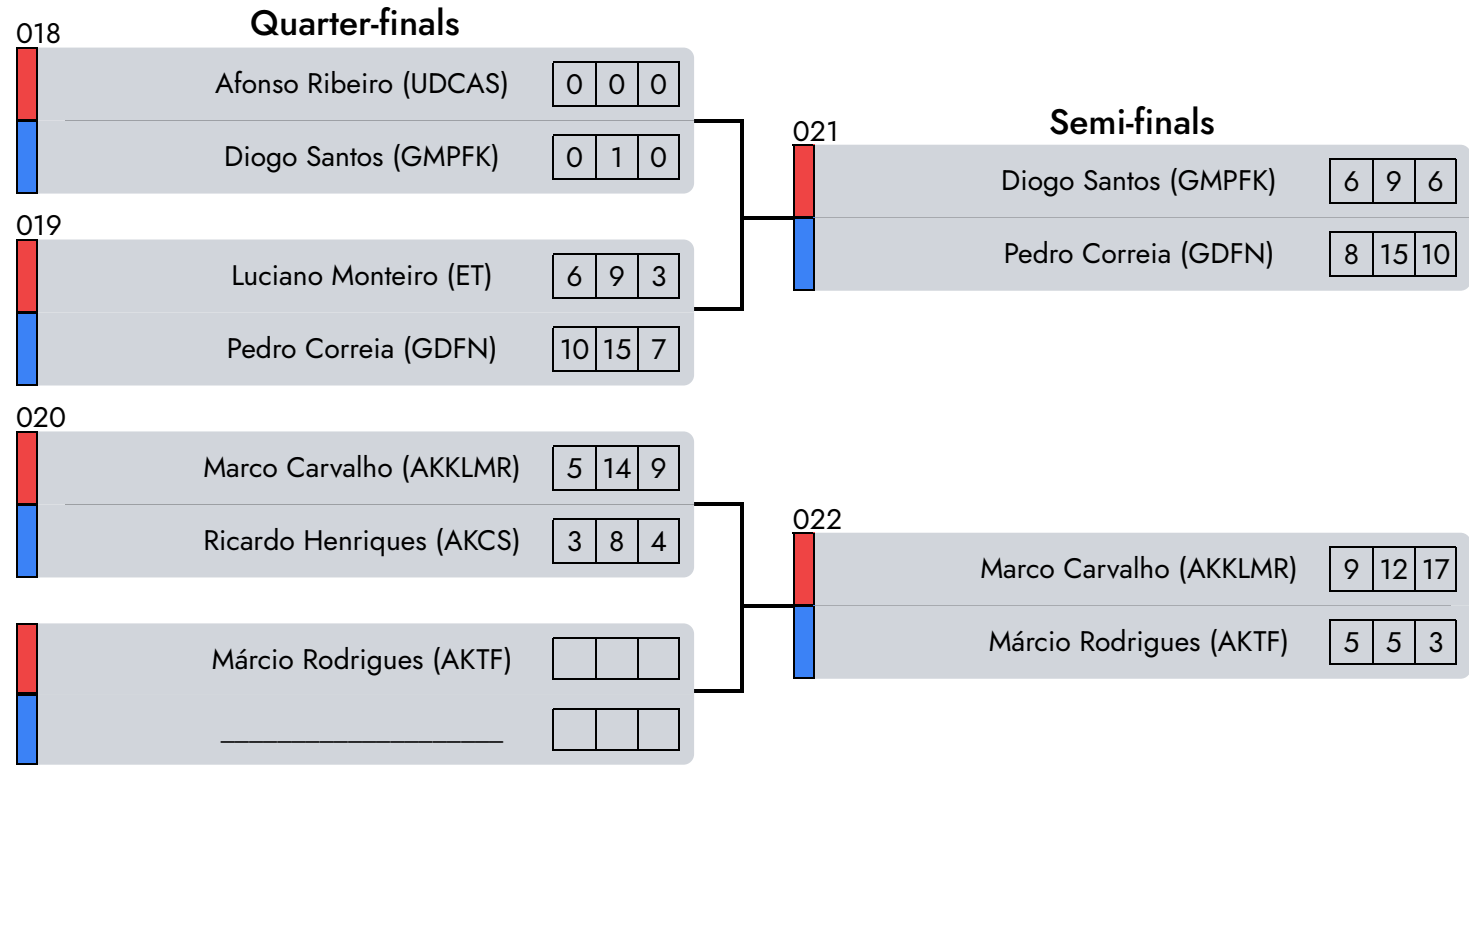

Judge 2

Light Kempo | Masc. | 19/40 Years | -88 Kg

D2 - A2 - morning

- 1° Marco Carvalho (AKKLMR)
- 2° Pedro Dias Correia (GDFN)
- 3° Diogo Santos (GMPFK)

1 Judge 1 2 Central Referee 3 Judge 2

Full Kempo | Masc. | 19/40 Years | -90 Kg