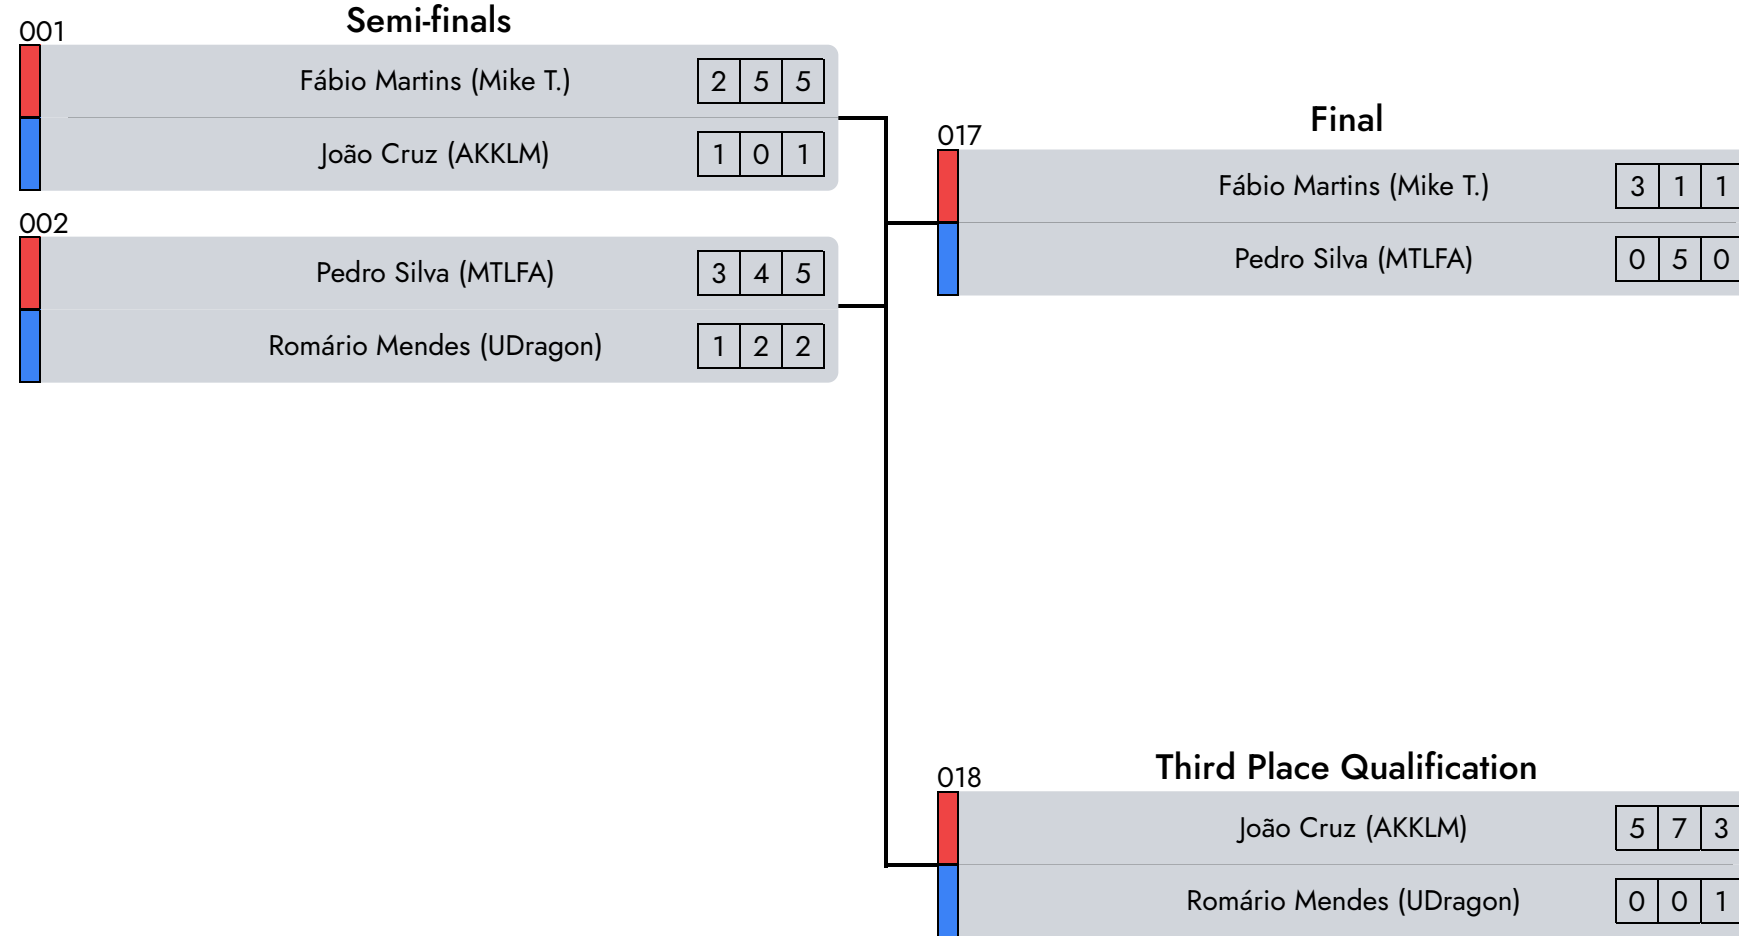

Full Kempo | Masc. | 19/40 Years | -65 Kg

D2 - A9 - morning

1° Pedro Silva (MTLFA)

2° Fábio Martins (Mike T.)

3° João Cruz (AKKLM)

Judge 1

Central Referee

Judge 2