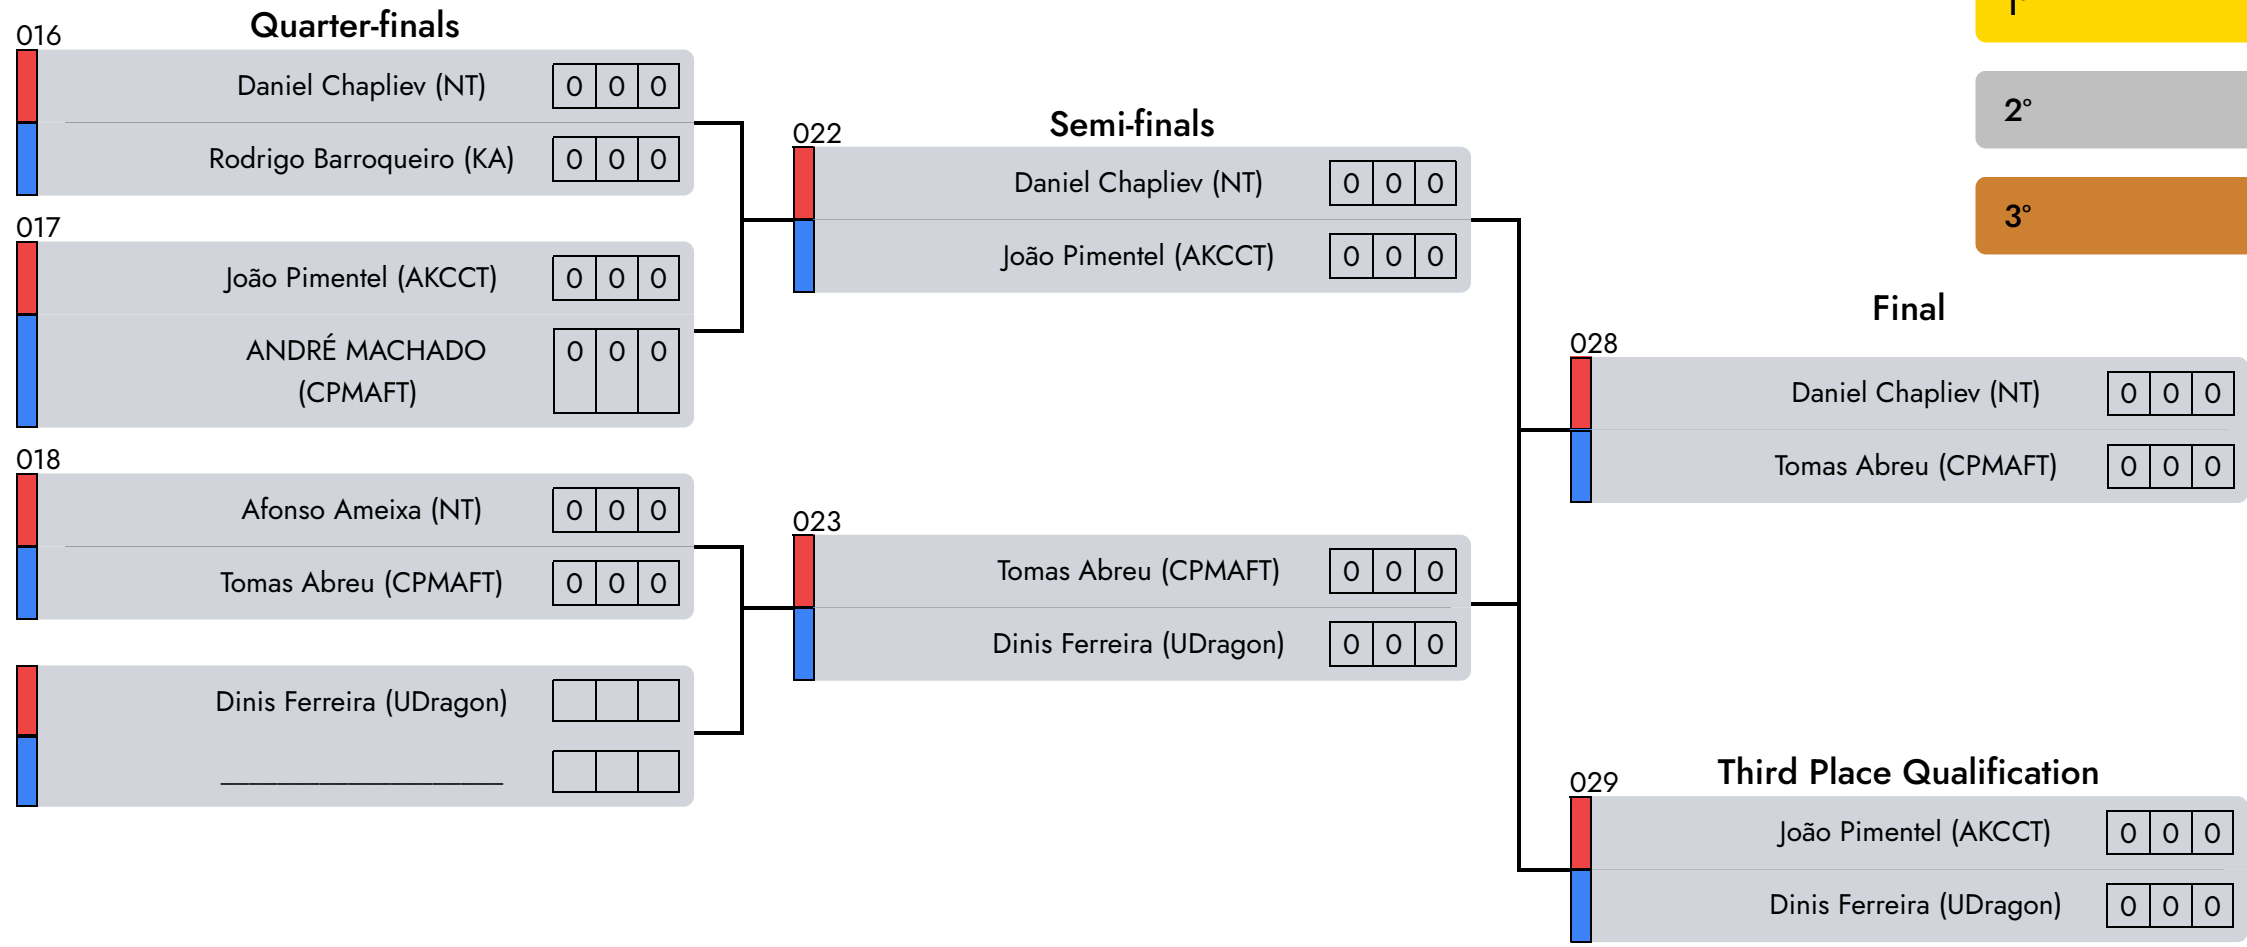

Semi Kempo | Masc. | 14/15 Years | -53 Kg

D1 - A6 - afternoon

1°	Tomas Abreu (CPMAFT)
2°	Daniel Chapliev (NT)
3°	João Pimentel (AKCCT)

_____ Judge 1   _____ Central Referee   _____ Judge 2