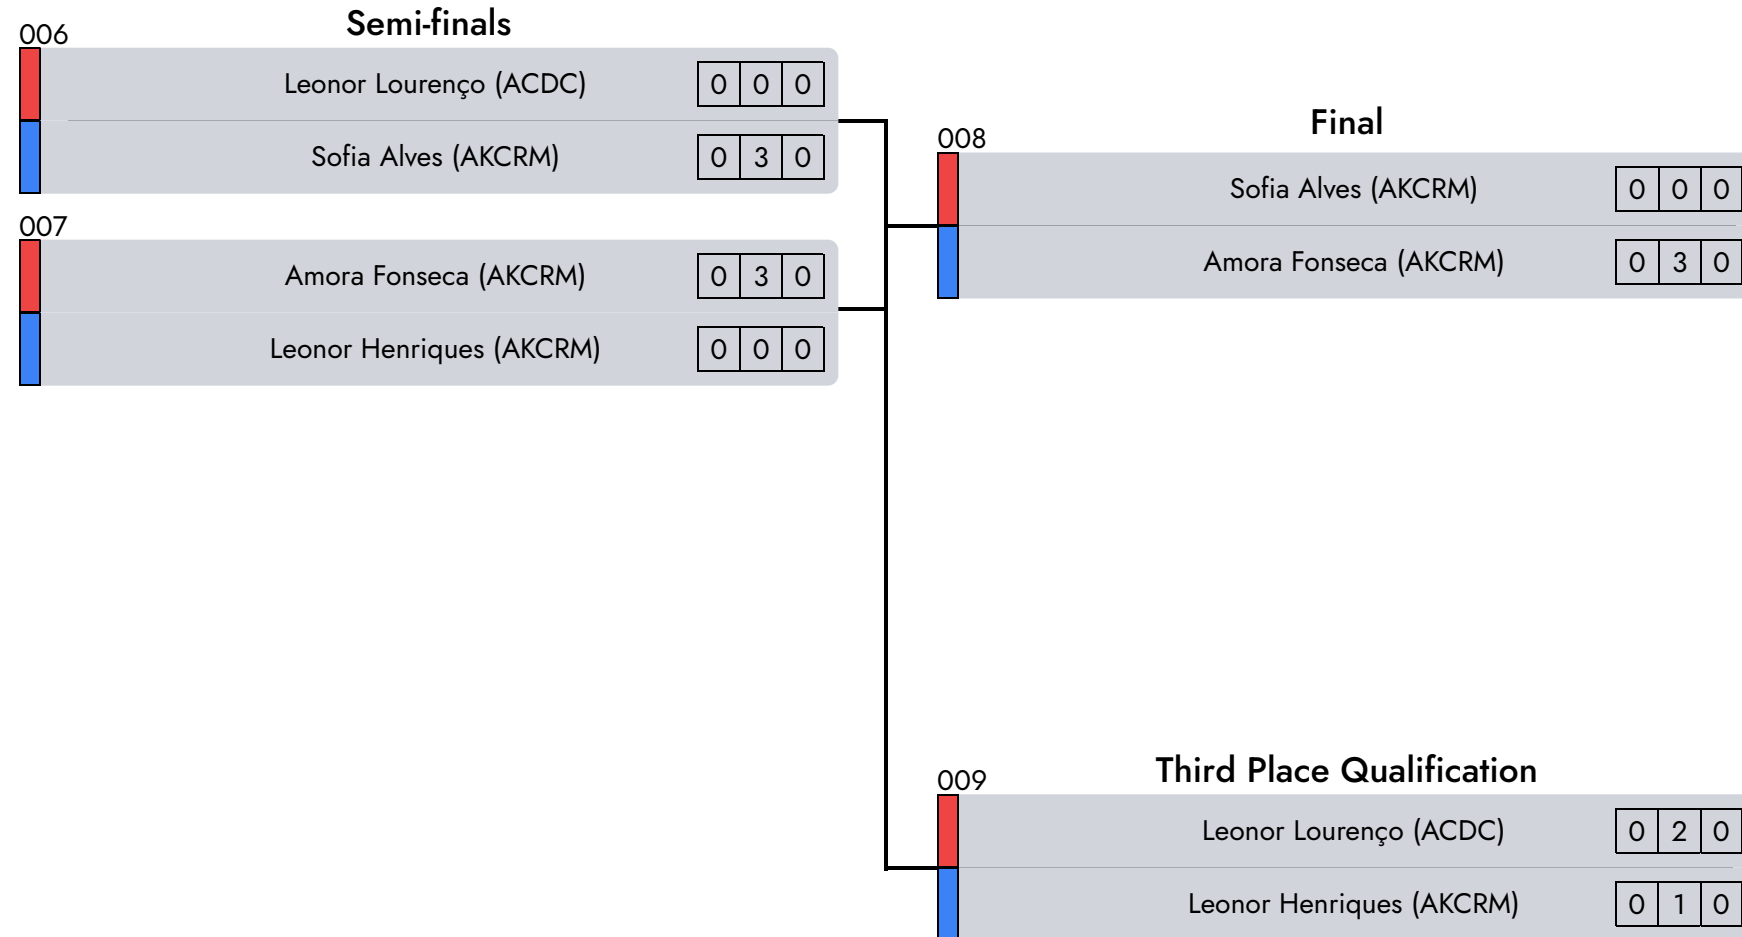

Formas Mão Vazia | Fem. | 6/7 Years

D1 - A1 - morning

- 1° Amora Fonseca (AKCRM)
- 2° Sofia Alves (AKCRM)
- 3° Leonor Lourenço (ACDC)

Luís Varino
Judge 1

André Faustino
Central Referee

Inês Ribeiro
Judge 2