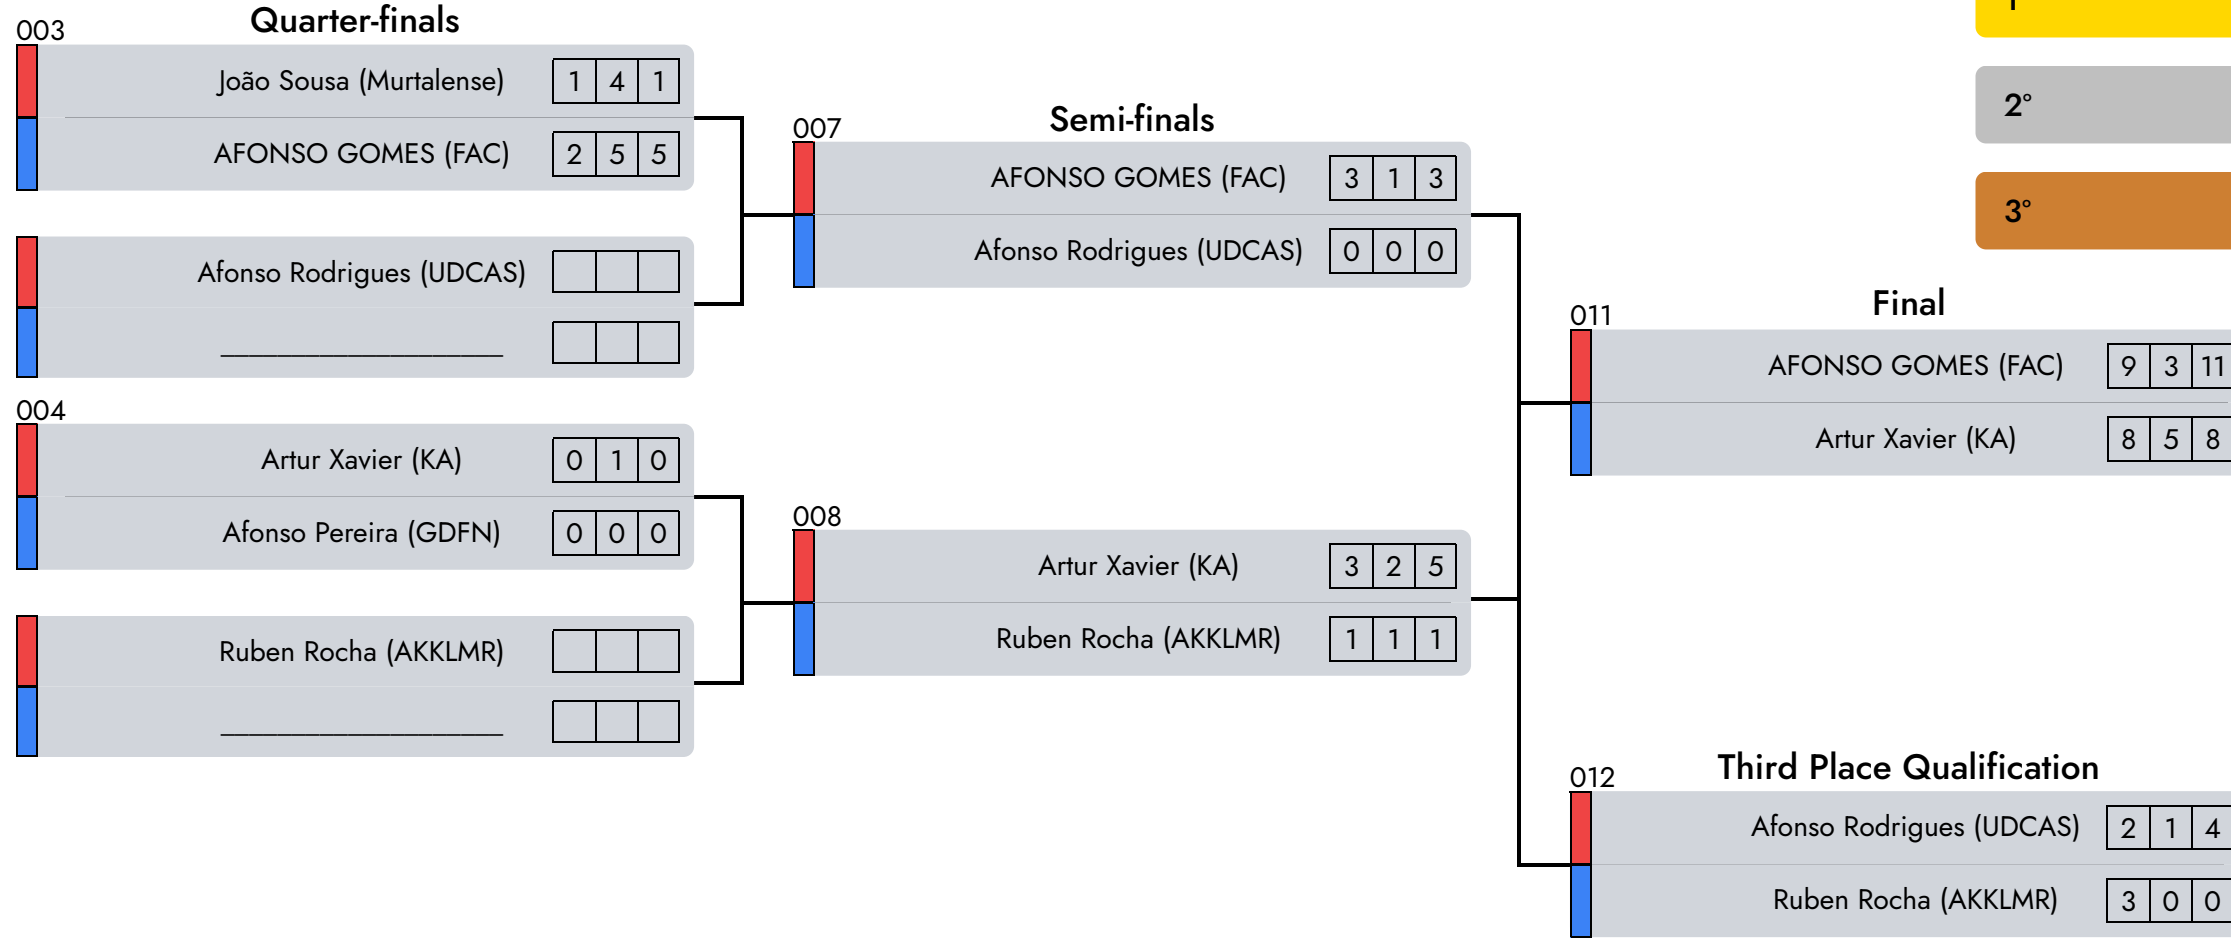

Rumble Kids | Masc. | 8/10 Years | -43 Kg

D1 - A8 - morning

1° AFONSO GOMES (FAC)

2° Artur Xavier (KA)

3° Afonso Rodrigues (UDCAS)

_____
Judge 1

_____
Central Referee

_____
Judge 2

Submission Kempo | Masc. | 8/10 Years | -28 Kg

Final

018	Diogo Nascimento (NT)	0	1	0
	Yuri Bastos (NT)	0	3	0
020	Yuri Bastos (NT)	0	0	0
	Yaroslav Murynka (NT)	0	5	0
022	Yaroslav Murynka (NT)	0	6	0
	Diogo Nascimento (NT)	0	0	0

D1 - A8 - morning

1°	Yaroslav Murynka (NT)
2°	Yuri Bastos (NT)
3°	Diogo Nascimento (NT)

Judge 1

Central Referee

Judge 2