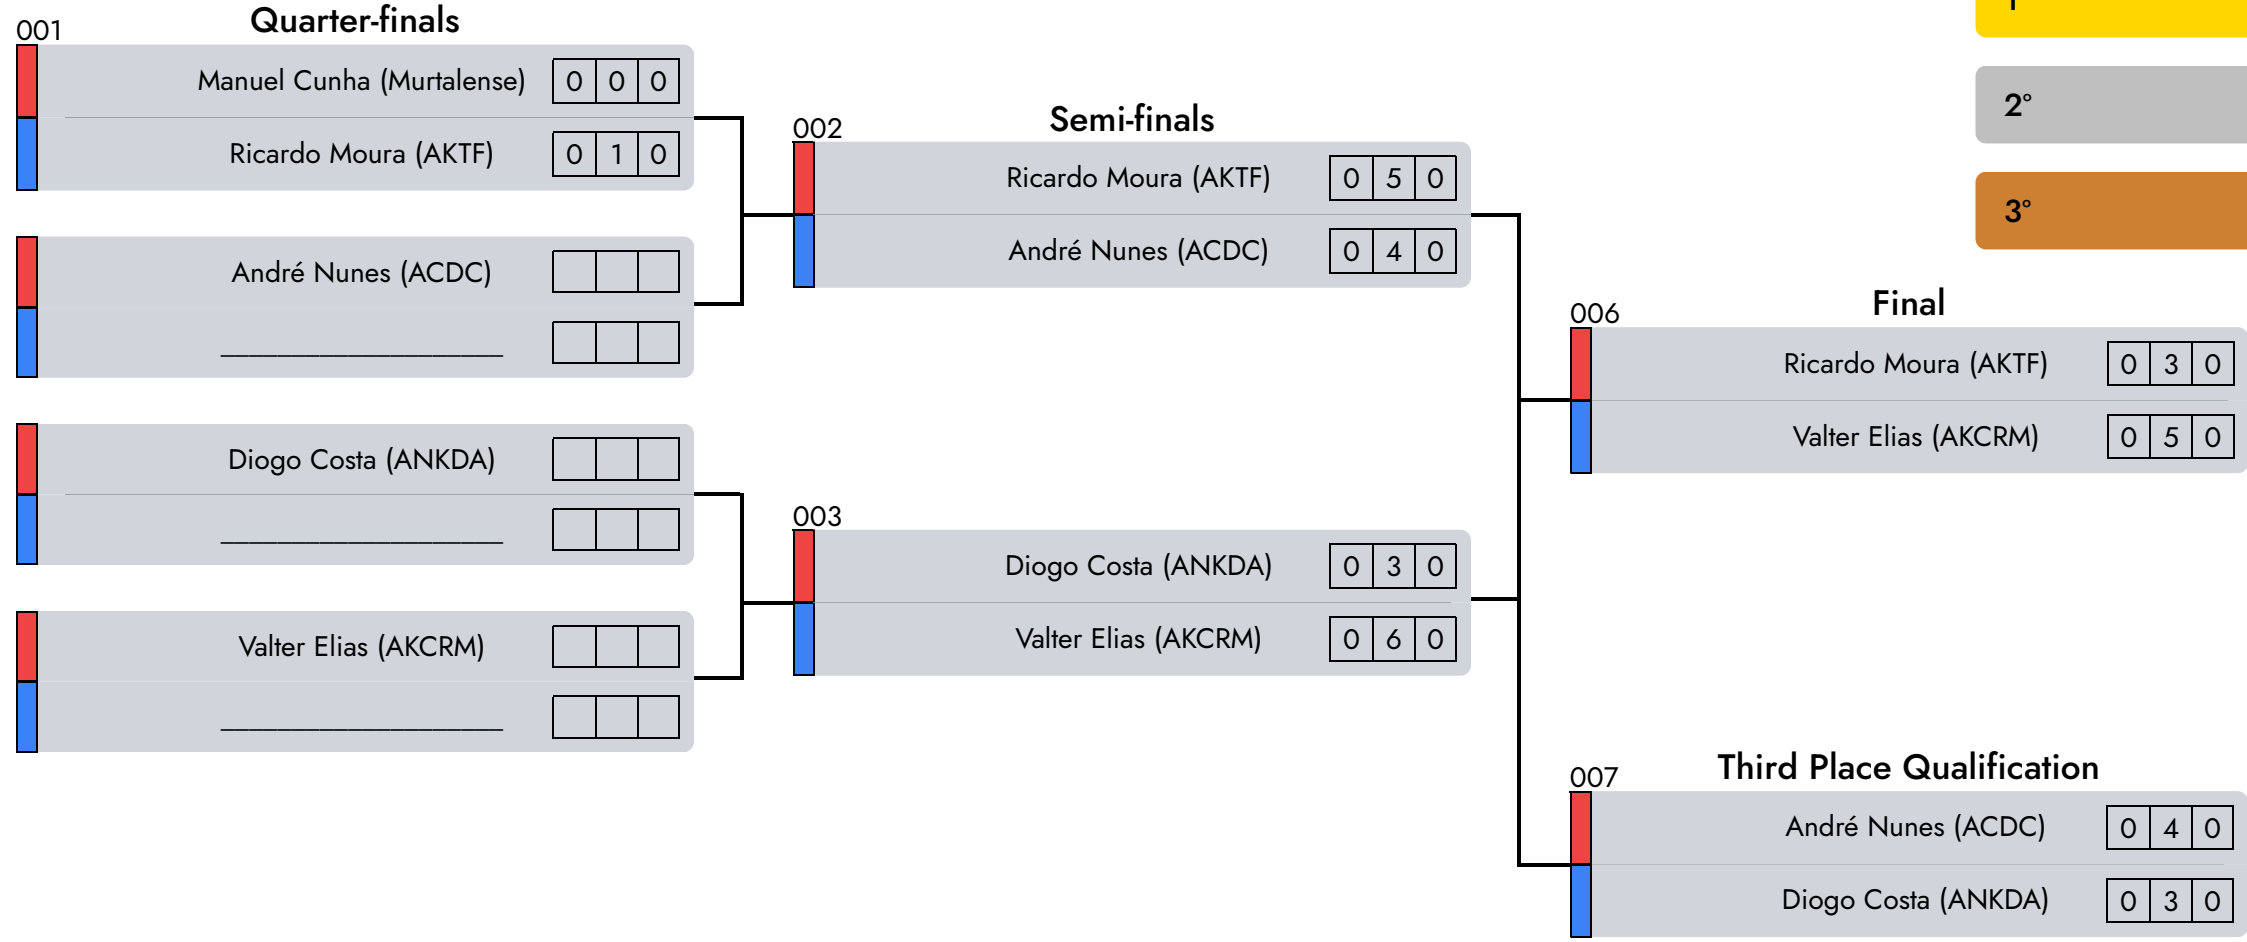

Semi Kempo | Masc. | 19/40 Years | -78 Kg

D2 - A4 - morning

- 1° Valter Elias (AKCRM)
- 2° Ricardo Moura (AKTF)
- 3° André Nunes (ACDC)

Crespo Judge 1 Lennard Central Referee Beatriz Judge 2

Semi Kempo | Masc. | 16/18 Years | -78 Kg