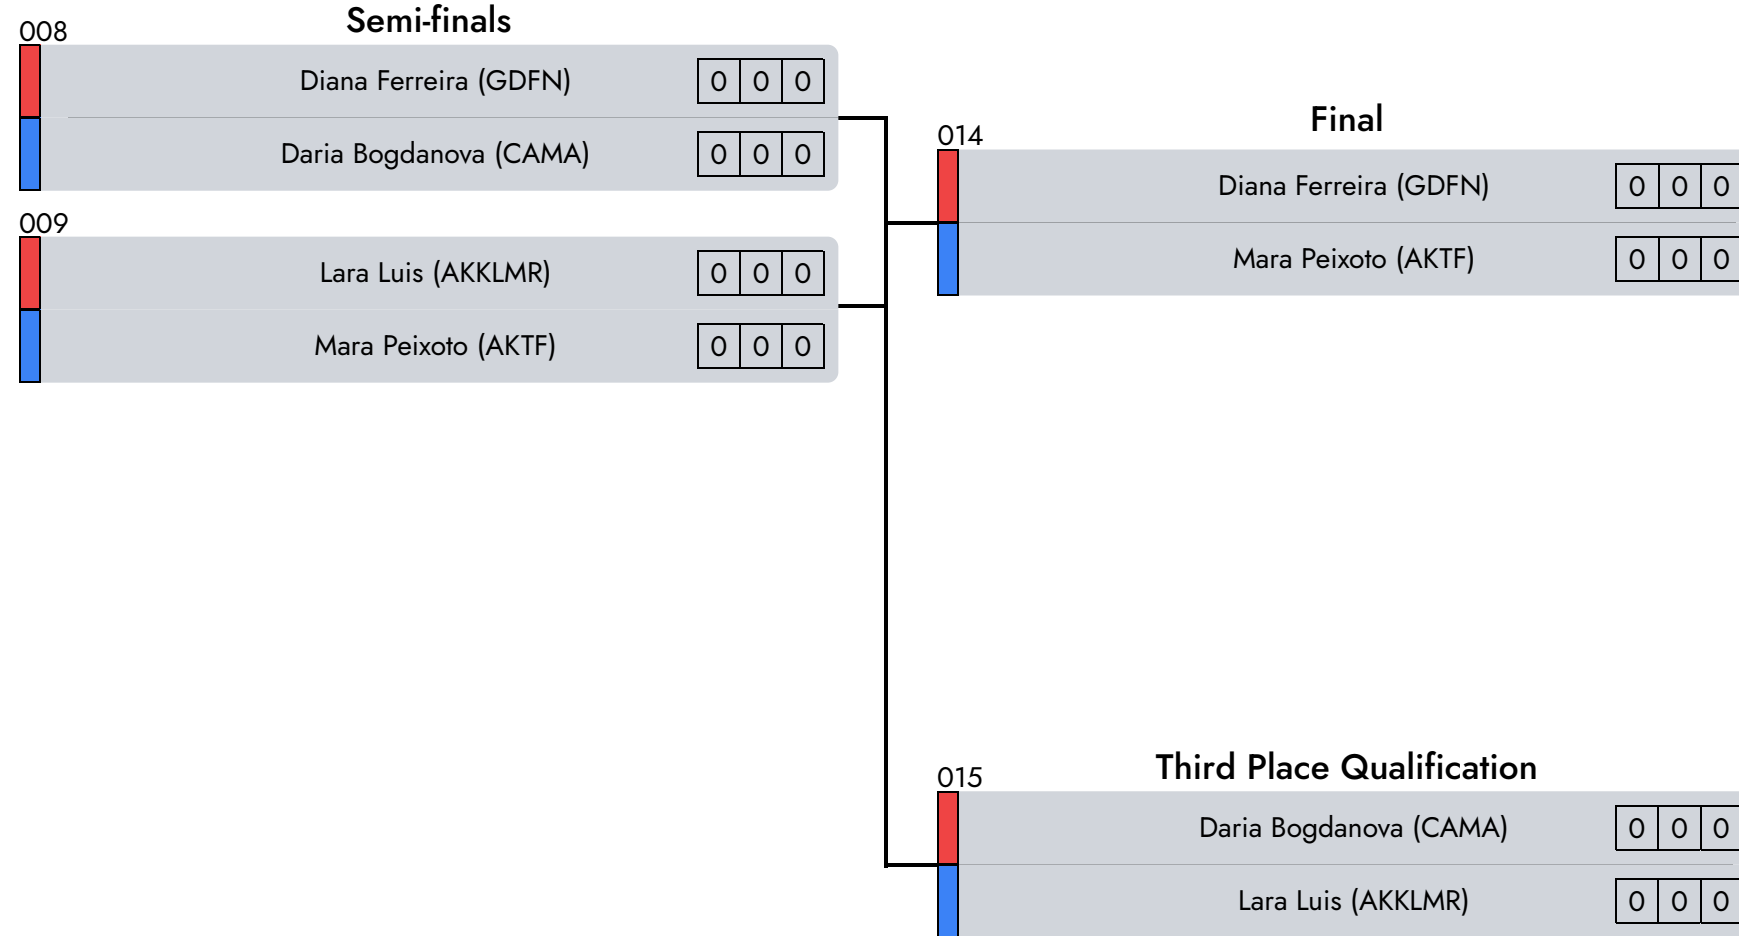

Rumble Kids | Fem. | 14/15 Years | -63 Kg

D1 - A6 - afternoon

1° Mara Peixoto (AKTF)

2° Diana Margarida Pereira Ferreira (GDFN)

3° Lara Luis (AKKLMR)

Judge 1

Central Referee

Judge 2